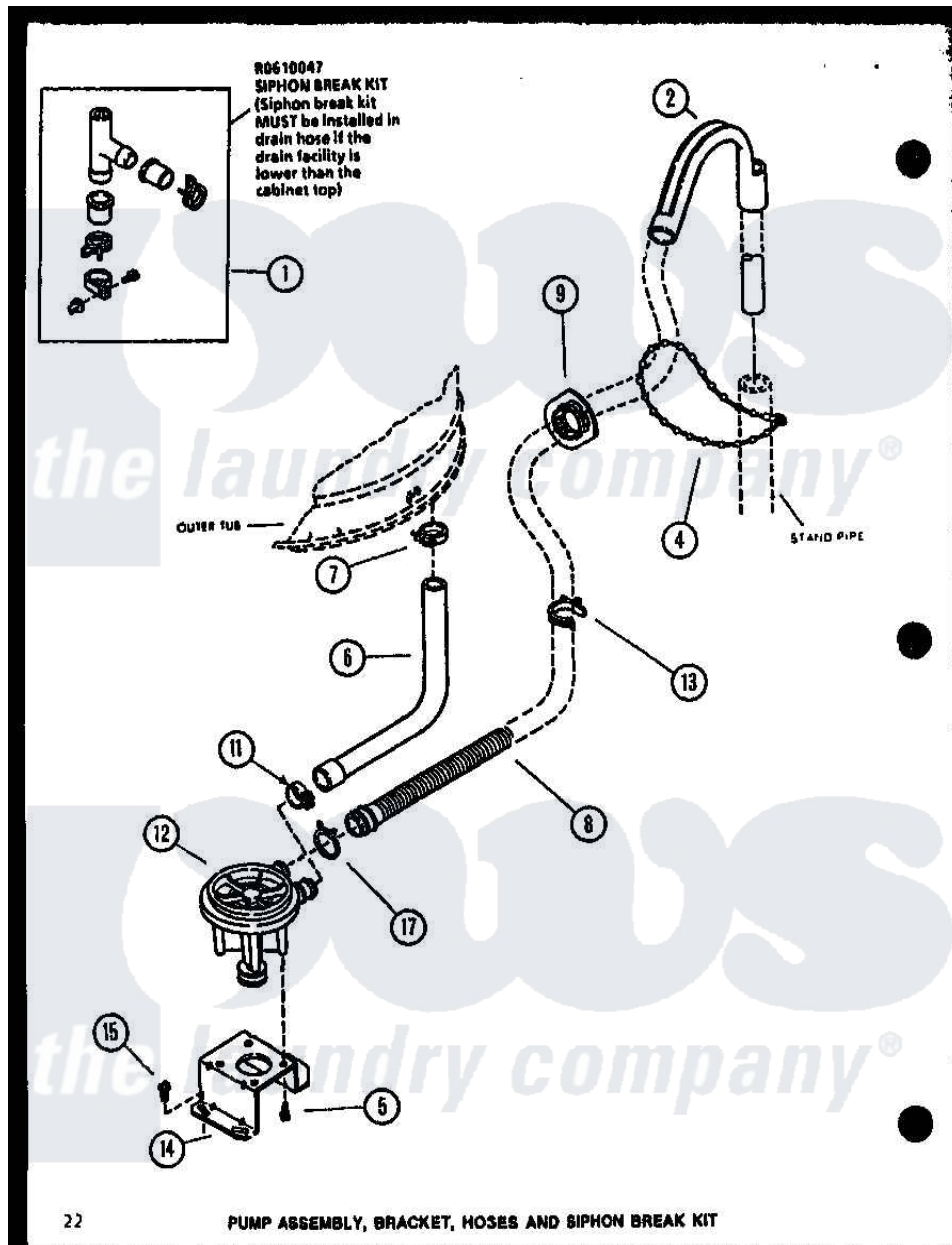

Amana LWD352L (BOM: P1122902W L) 10 - PUMP ASSY

Amana Residential Amana LWD352L (BOM: P1122902W L) Washer Parts Parts Diagram 10 - PUMP ASSY
 Click on the part number to view part

Item	Original Part Number	Replaced By	Status	Part Description
1	R0610047	76660		Break-Sphn
2	R0603615	22003814		Retainer, Drain Hose
4	R0603616	8539404		Tie-Wire
5	R0600109	31098		Screw, 10-10 5/8 Unslot
6	R0606514		Not Available	HOSE
7	R0601549	285655		Clamp, Hose
8	R0606558	39953		Hose- Drai
9	R0603617	32219		Relief, Strain
11	R0601516	285655		Clamp, Hose
12	R0610503	31969		Assembly, Pump NA
13	R0601550		Not Available	CLAMP HOSE RETAINER
14	R0605524	27105		Bracket, Pump Mounting
15	R0600098	27001200		Screw
17	R0601551	285655		Clamp, Hose