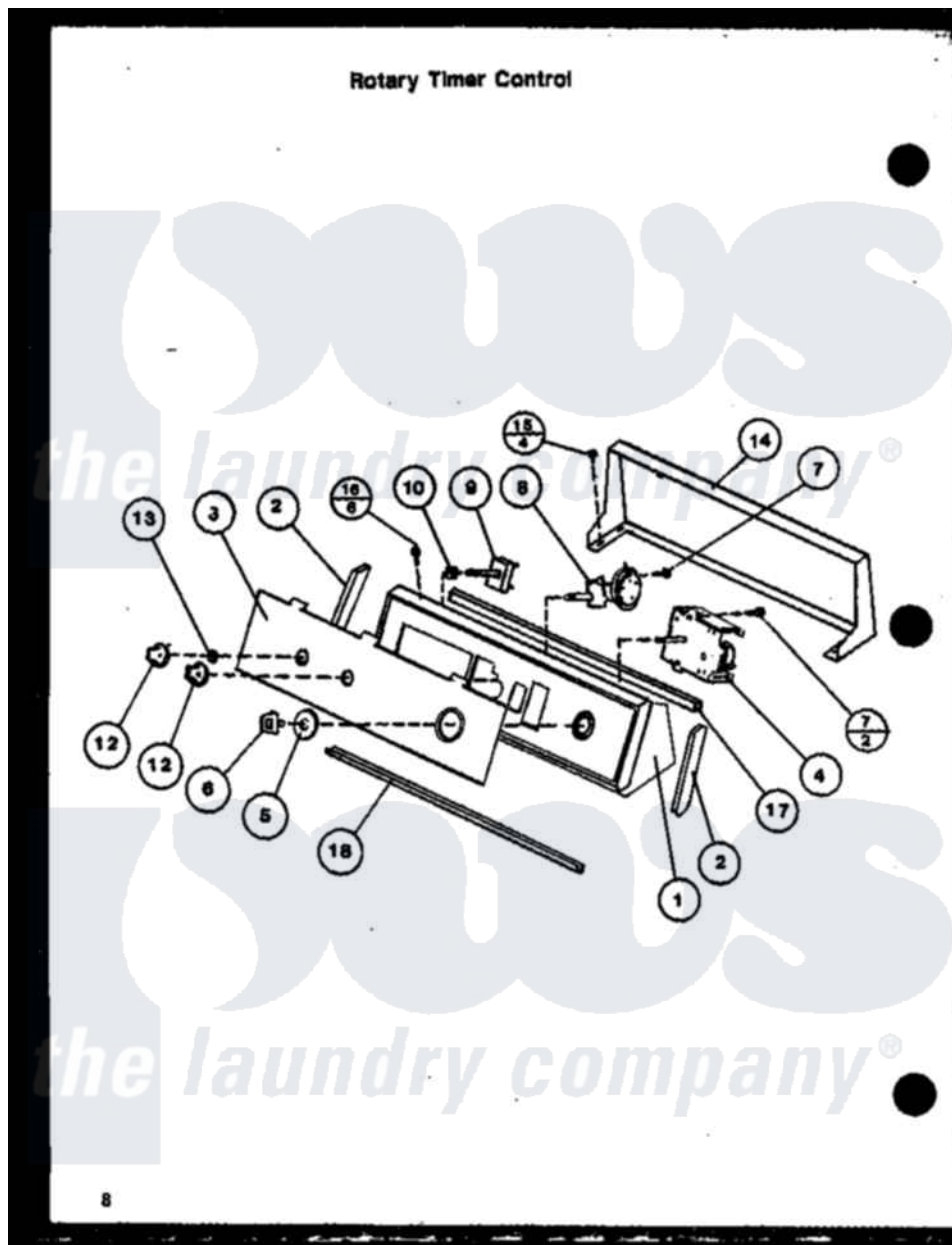

Amana LWD352L (BOM: P1122914W) 07 - ROTARY TIMER CONTROL

Amana Residential Amana LWD352L (BOM: P1122914W) Washer Parts Parts Diagram 07 - ROTARY TIMER CONTROL
 Click on the part number to view part

Item	Original Part Number	Replaced By	Status	Part Description
1	33122			Hood And Mounting Plate
2	31249		Not Available	CAP,END-L.H.-CHROME
"	31248			Cap, End-RH-Chrome
3	32889		Not Available	NO LONGER AVAILABLE
4	31239	31239P		Timer 3 Cycle Package
5	33127		Not Available	ASSY,TIMER SKIRT & RIN
6	33126		Not Available	KNOB, TIMER
7	31260			Screw, No.8 X 3/8 Ind H
9	21300		Not Available	SWITCH,TEMPERATURE
10	57584		Not Available	NUT
11	23962	W10116760		Screw
12	33117		Not Available	ASSY,KNOB-ROTARY-GRAY
13	10519		Not Available	RETAINER
14	33619		Not Available	CONTROL HOOD REAR PANEL
15	23962	W10116760		Screw
				SCREW, No. 8 X 3/8