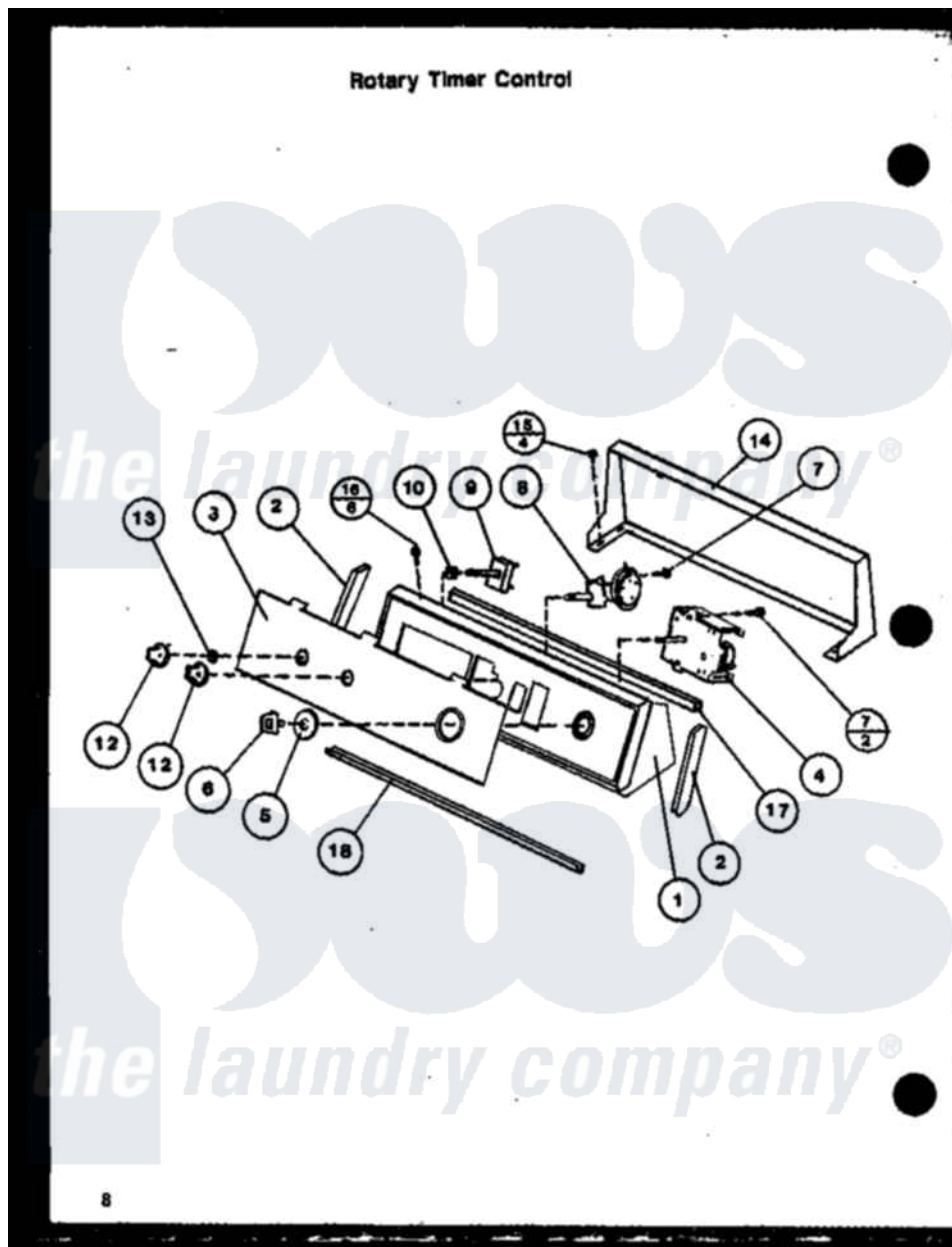

Amana LWD352W (BOM: P1122913W) 07 - ROTARY TIMER CONTROL

Amana Residential Amana LWD352W (BOM: P1122913W) Washer Parts Parts Diagram 07 - ROTARY TIMER CONTROL

[Click on the part number to view part](#)

Item	Original Part Number	Replaced By	Status	Part Description
1	33122			Hood And Mounting Plate
2	31249		Not Available	CAP,END-L.H.-CHROME
"	31248			Cap, End-RH-Chrome
3	32889		Not Available	NO LONGER AVAILABLE
4	31239	31239P		Timer 3 Cycle Package
5	33127		Not Available	ASSY,TIMER SKIRT & RIN
6	33126		Not Available	KNOB, TIMER
7	31260			Screw, No.8 X 3/8 Ind H
9	21300		Not Available	SWITCH,TEMPERATURE
10	57584		Not Available	NUT
11	23962	W10116760		Screw
12	33117		Not Available	ASSY,KNOB-ROTARY-GRAY
13	10519		Not Available	RETAINER
14	33619		Not Available	CONTROL HOOD REAR PANEL
15	23962	W10116760		Screw