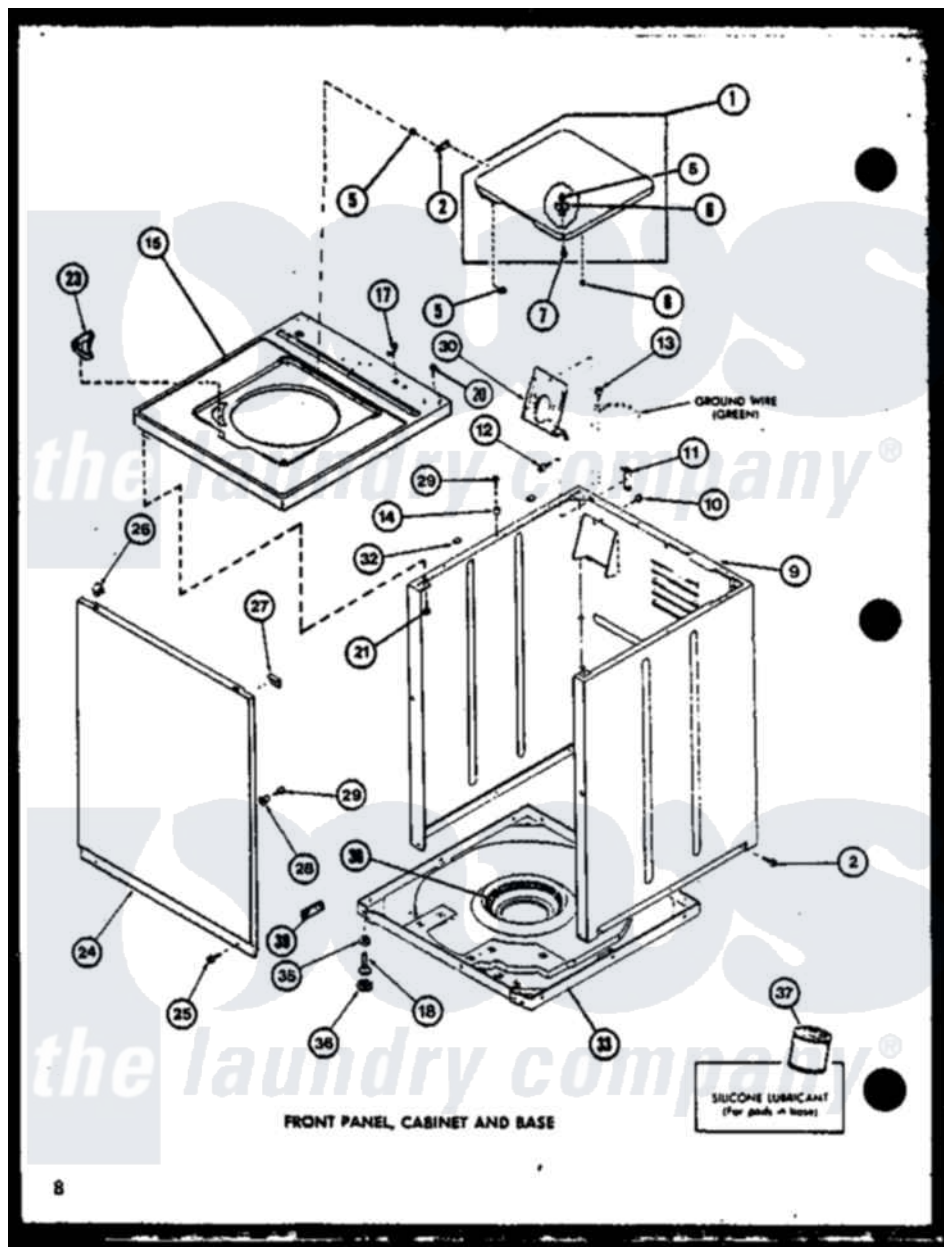

Amana LWD353 (BOM: P7762115W W) 01 - FRONT PANEL

Amana Residential Amana LWD353 (BOM: P7762115W W) Washer Parts Parts Diagram 01 - FRONT PANEL

Click on the part number to view part

Item	Original Part Number	Replaced By	Status	Part Description
1	R0603147		Not Available	LID "W"
"	R0603146		Not Available	LID "L"
2	R0605695		Not Available	HINGE
5	R0603579	27625		Bushing
6	R0603504			Actuator, Door Switch
7	R0600008	26769		Assembly, Screw And Washer
8	R0606501	40038001		Bumper
9	R0603115	38612WP		Kit-Service
"	R0603090	38612LP		Kit Service Cabinet
10	R0600009		Not Available	SCREW
11	R0605528	Y27103		Hinge, Hold-Down Lug
12	R0600032	3390631		Screw, 10-16 X 3/8
13	R0600033	489464		Screw
14	R0603524	505187		Locator, Panel
15	R0603559		Not Available	TOP, W/BLEACH DESP
"	R0603142	32808LP		Assembly Top And Carton

"	R0603143	32808WP	Assembly Top And Carton
17	R0601502	211881	Grommet, Cord Part Not Used- Gas Models Only
18	R0600030	22003428	Leg, Adjustable
20	R0600040		Not Available SCREW
21	R0600096		Not Available SCREW
23	R0603503		Not Available BLEACH DISPENSER
24	R0603116	32708WP	Panel Front
"	R0603052	32708LP	Panel, Front
25	R0600029	27001200	Screw
26	R0601520	22001650	Fastener, Spring
27	R0603526		Not Available PROTECTOR
28	R0603525		Not Available LOCATER LUG
29	R0600031	Y014874	Screw, Idler Arm And Sleeve
30	R0605527	39407	Bracket, Valve
32	R0606519	Y56128	Pad, Bumper
33	R0603107	31653P	Assembly, Base-Complete- G90
35	R0601016	40038101	Nut, Leg
36	R0606518	40016001	Foot, Rubber
37	R0608002	26594P	Grease, Silicone - 2 Oz Tube
38	R0610052		Not Available SNUBBER PAD
39	R0608012	511637P	Adh Dow 737 Clr 3 Oz Tube
NI	R0603599		Not Available ENCLOSURE, WIRE HARNESS