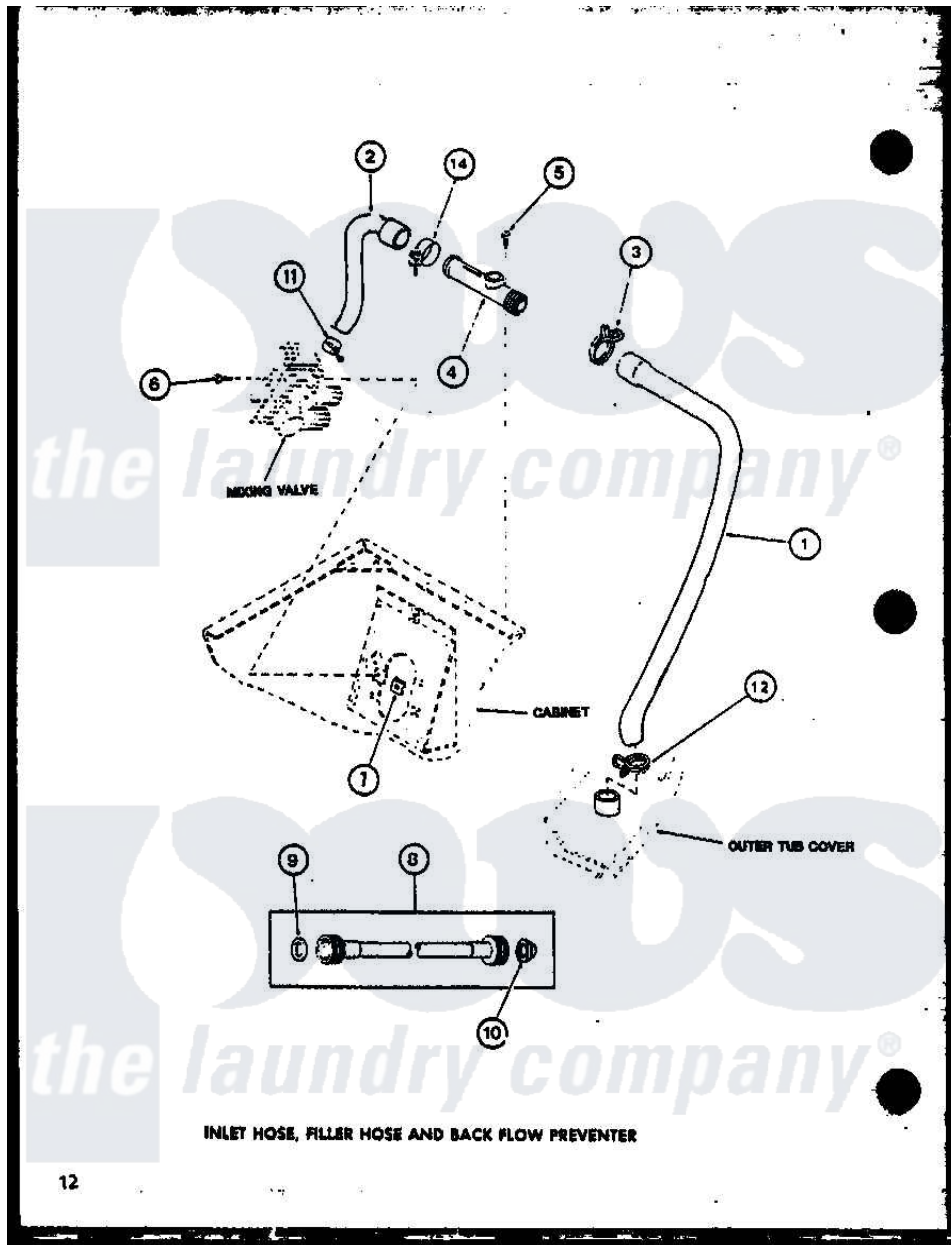

Amana LWD353 (BOM: P7762115W W) 02 - INLET HOSE

Amana Residential Amana LWD353 (BOM: P7762115W W) Washer Parts Parts Diagram 02 - INLET HOSE  
 Click on the part number to view part

Item	Original Part Number	Replaced By	Status	Part Description
1	R0606548	<a href="#">31140</a>		Hose, Water Inlet
2	R0606503	<a href="#">27183</a>		Hose, Mixing Valve
3	R0601541	<a href="#">285655</a>		Clamp, Hose
4	R0605507	<a href="#">34280</a>		Assembly, Backflow Prevento
5	R0600004	<a href="#">W10116760</a>		Screw
6	R0600009		Not Available	SCREW
7	R0601007	<a href="#">54038</a>		NUt, Speed U-Type
8	R0606504	<a href="#">202860</a>		Inlet Hose Assembly
9	R0600505	<a href="#">Y013783</a>		Washer, Inlet Hose
10	R0600504	<a href="#">22002960</a>		Strainer, Washer Inlet
11	R0601505	<a href="#">285655</a>		Clamp, Hose
12	R0601542	<a href="#">29210</a>		Hose Clamp
14	R0601505	<a href="#">285655</a>		Clamp, Hose