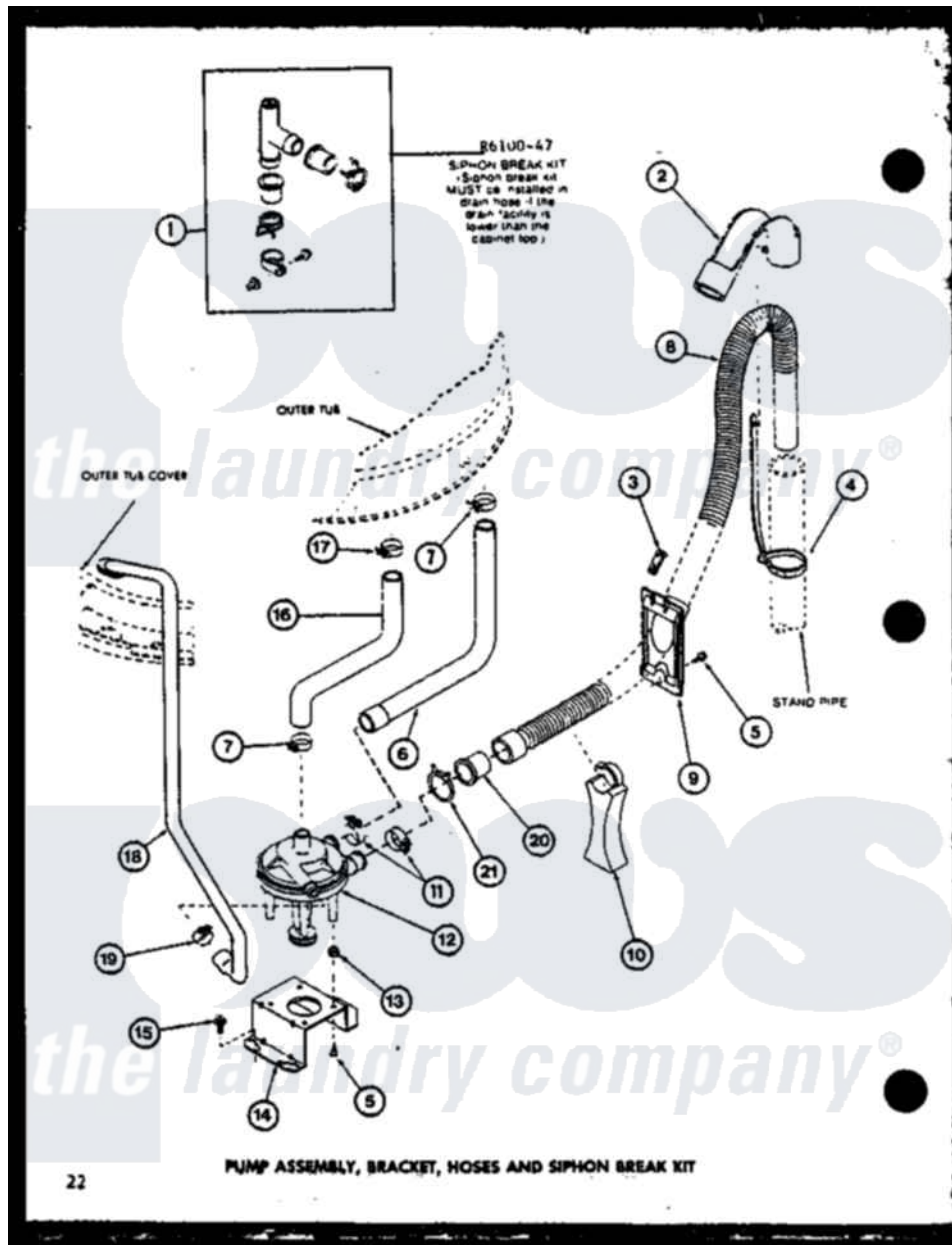

Amana LWD353 (BOM: P7762115W W) 09 - PUMP ASSY

Amana Residential Amana LWD353 (BOM: P7762115W W) Washer Parts Parts Diagram 09 - PUMP ASSY
 Click on the part number to view part

Item	Original Part Number	Replaced By	Status	Part Description
1	R0610047	76660		Break-Sphn
2	R0603546	22003814		Retainer, Drain Hose
3	R0601545		Not Available	CLIP, HOSE RETAINER
4	R0603548	8539404		Tie-Wire
5	R0600029	27001200		Screw
6	R0606514		Not Available	HOSE
7	R0601515	285655		Clamp, Hose
8	R0606547	39952		Hose- Drain
9	R0603544		Not Available	HOSE RETAINER
10	R0603547		Not Available	HOSE SUPPORT
11	R0601516	285655		Clamp, Hose
12	R0610501	31968		Assembly, Pump NA
13	R0601014	31098		Screw, 10-10 5/8 Unslot
14	R0605524	27105		Bracket, Pump Mounting
15	R0600098	27001200		Screw
16	R0606513		Not Available	HOSE

17	R0601505	285655	Clamp, Hose
18	R0606512		RECIRCULATING HOSE
19	R0601517	285655	Clamp, Hose
20	R0603545		HOSE ADAPTER
21	R0601544		HOSE CLAMP