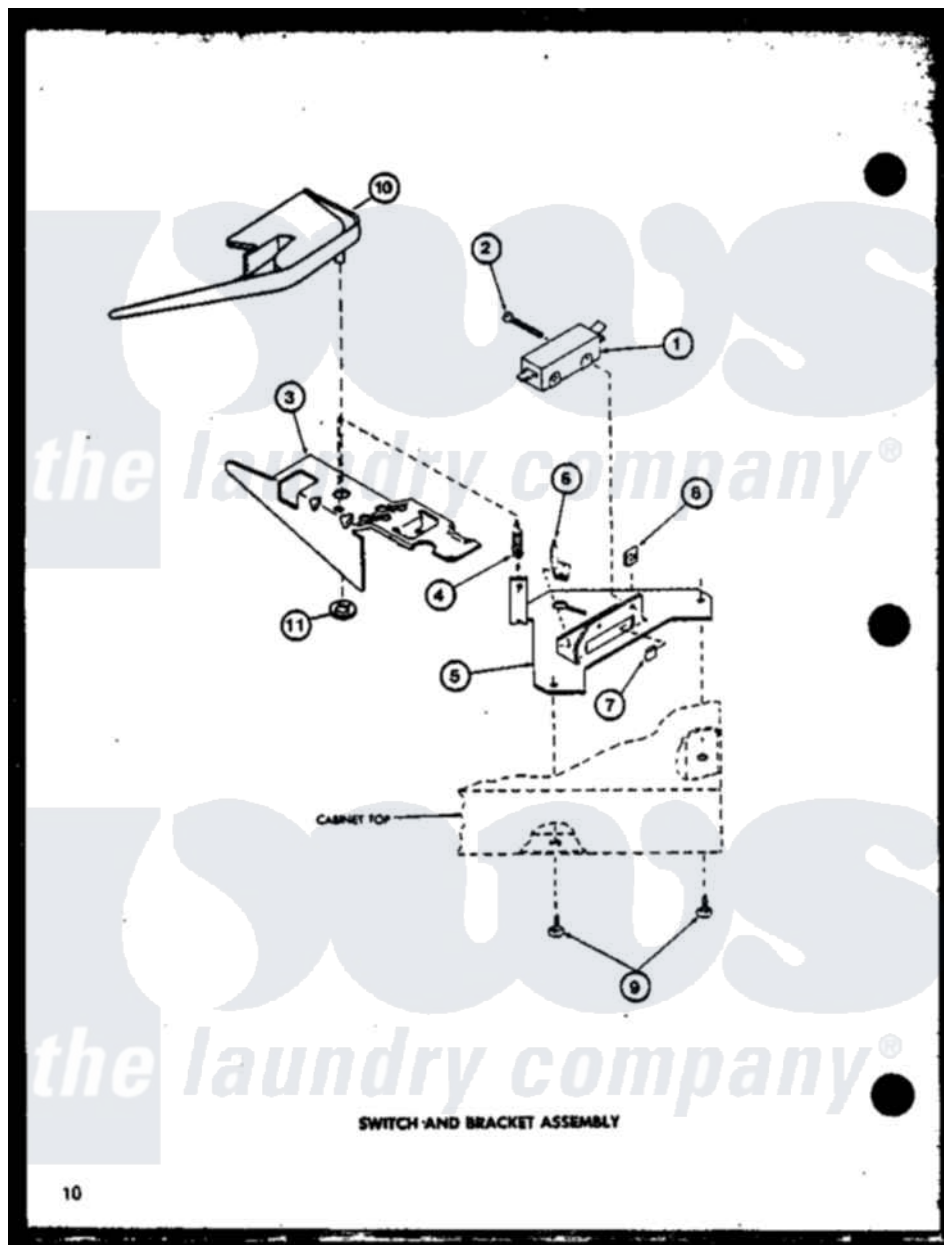

Amana LWD353 (BOM: P7762115W W) 10 - SWITCH AND BRACKET ASSY

Amana Residential Amana LWD353 (BOM: P7762115W W) Washer Parts Parts Diagram 10 - SWITCH AND BRACKET ASSY

[Click on the part number to view part](#)

Item	Original Part Number	Replaced By	Status	Part Description
1	R0602507	27612		Switch, Lid
2	R0600011		Not Available	SCREW
3	R0605504	27602		Lever, Out-Of-Bal Switch
4	R0605506		Not Available	SPRING
5	R0605505		Not Available	BRACKET
6	R0601503		Not Available	U-CLIP
7	R0601504	27610		Clip, U
8	R0601006		Not Available	NUT
9	R0600012	489464		Screw
10	R0605671		Not Available	SWITCH SHIELD
11	R0601032	29043		Nut, Push
NI	R0603601		Not Available	ENCLOSURE, LID SWITCH