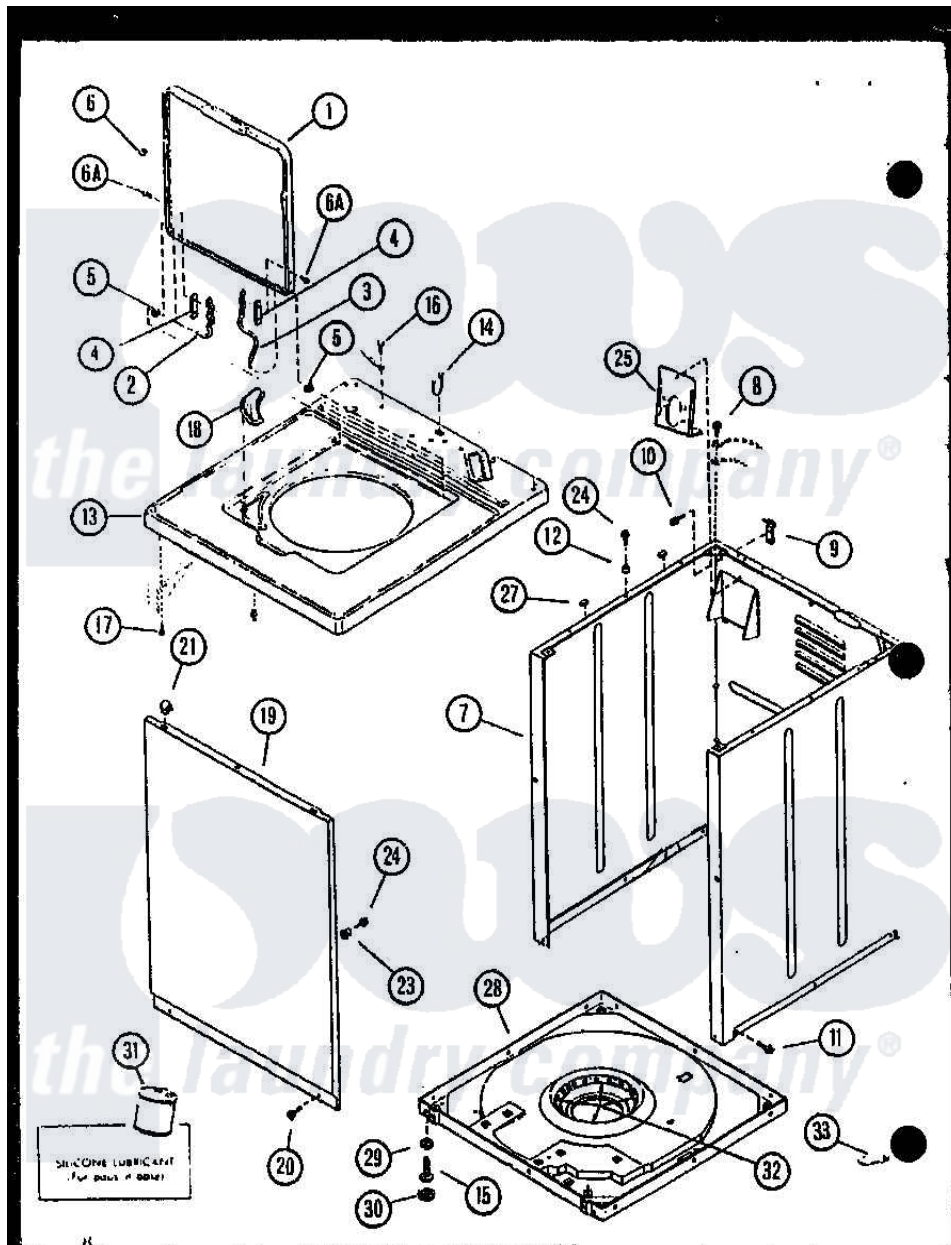

Amana LWD353L (BOM: P1122904W L) 01 - FRONT PANEL

Amana Residential Amana LWD353L (BOM: P1122904W L) Washer Parts Parts Diagram 01 - FRONT PANEL

Click on the part number to view part

Item	Original Part Number	Replaced By	Status	Part Description
1	R0603232	33541WP		Lid, W/Instructions
"	R0603233	33541LP		Lid, W/Instructions
"	R0603234		Not Available	DOOR LOADING G
2	R0605724	36438		Hinge, Lid Left
3	R0605725	36437		Hinge, Lid R
4	R0604522		Not Available	GASKET
5	R0603609	40008201		Bushing, Hinge
6	R0600107	W10119828		Screw, Lid Hinge Mounting
"	R0606555	40038001		Bumper
7	R0603090	38612LP		Kit Service Cabinet
"	R0603091	38612WP		Kit-Servic
"	R0603102		Not Available	CABINET-GOLD
8	R0600009		Not Available	SCREW
9	R0605528	Y27103		Hinge, Hold-Down Lug
10	R0600032	3390631		Screw, 10-16 X 3/8
11	R0600029	27001200		Screw

12	R0603524	505187		Locator, Panel
13	R0603236		Not Available	TOP CABINET L
"	R0603235		Not Available	TOP CABINET W
"	R0603237		Not Available	TOP CABINET G
14	R0601502	211881		Grommet, Cord Part Not Used- Gas Models Only
15	R0600030	22003428		Leg, Adjustable
16	R0600040		Not Available	SCREW
17	R0600096		Not Available	SCREW
18	R0603610		Not Available	DISPENSER, BLEACH
19	R0603052	32708LP		Panel, Front
"	R0603116	32708WP		Panel Front
"	R0603051		Not Available	FRONT PANEL H GOLD
20	R0600029	27001200		Screw
21	R0601520	22001650		Fastener, Spring
23	R0603525		Not Available	LOCATER LUG
24	R0600102	Y014874		Screw, Idler Arm And Sleeve
25	R0605726	39407		Bracket, Valve
27	R0606519	Y56128		Pad, Bumper
28	R0603107	31653P		Assembly, Base-Complete- G90
29	R0601016	40038101		Nut, Leg
30	R0606518	40016001		Foot, Rubber
31	R0608002	26594P		Grease, Silicone - 2 Oz Tube
32	R0610052		Not Available	SNUBBER PAD
33	R0608012	511637P		Adh Dow 737 Clr 3 Oz Tube