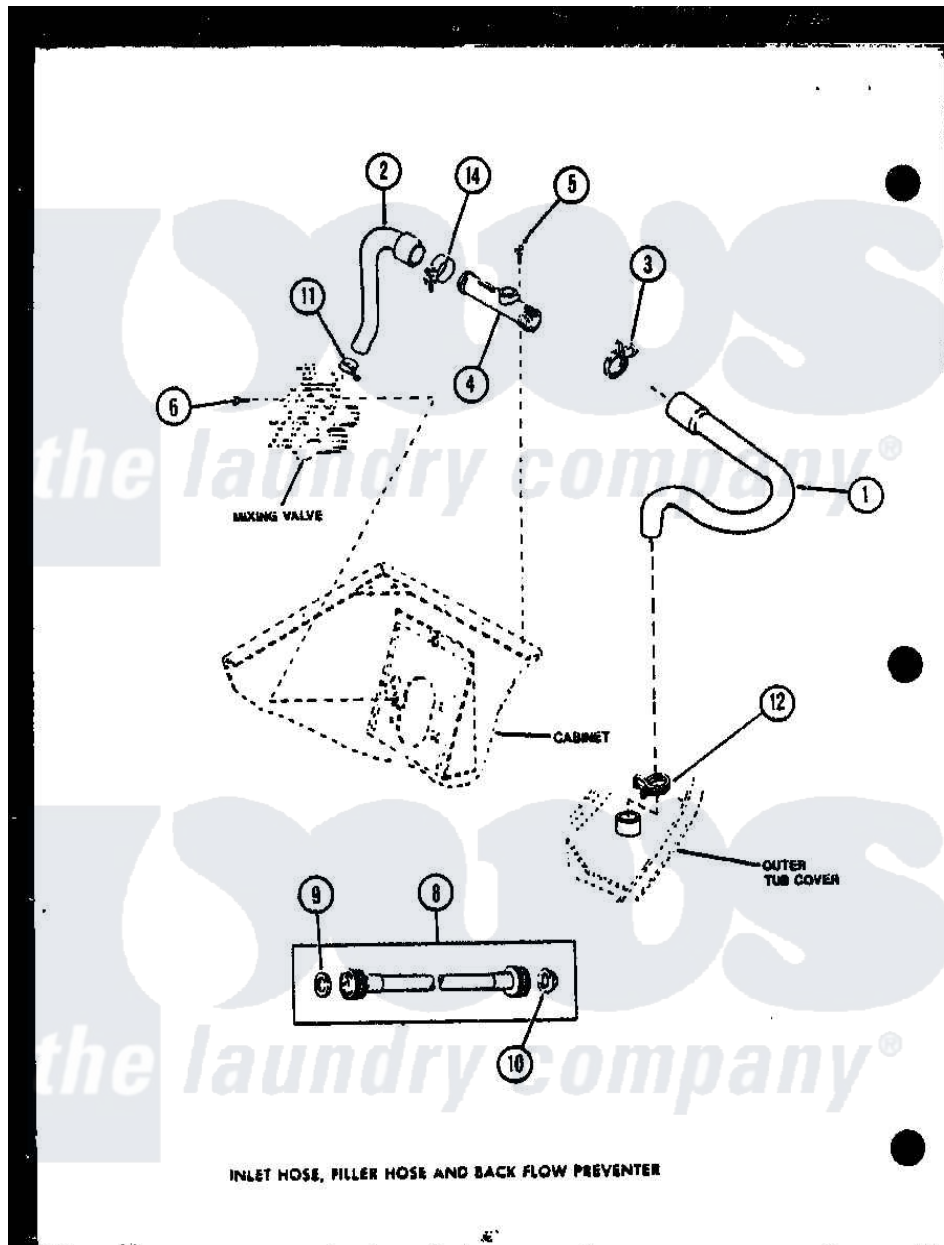

Amana LWD353L (BOM: P1122904W L) 02 - INLET HOSE

Amana Residential Amana LWD353L (BOM: P1122904W L) Washer Parts Parts Diagram 02 - INLET HOSE
 Click on the part number to view part

Item	Original Part Number	Replaced By	Status	Part Description
1	R0606556	33186		Hose, Water Inlet
2	R0606503	27183		Hose, Mixing Valve
3	R0601541	285655		Clamp, Hose
4	R0605507	34280		Assembly, Backflow Prevento
5	R0600004	W10116760		Screw
6	R0600009		Not Available	SCREW
8	R0606504	202860		Inlet Hose Assembly
9	R0600505	Y013783		Washer, Inlet Hose
10	R0600504	22002960		Strainer, Washer Inlet
11	R0601505	285655		Clamp, Hose
12	R0601542	29210		Hose Clamp
14	R0601505	285655		Clamp, Hose