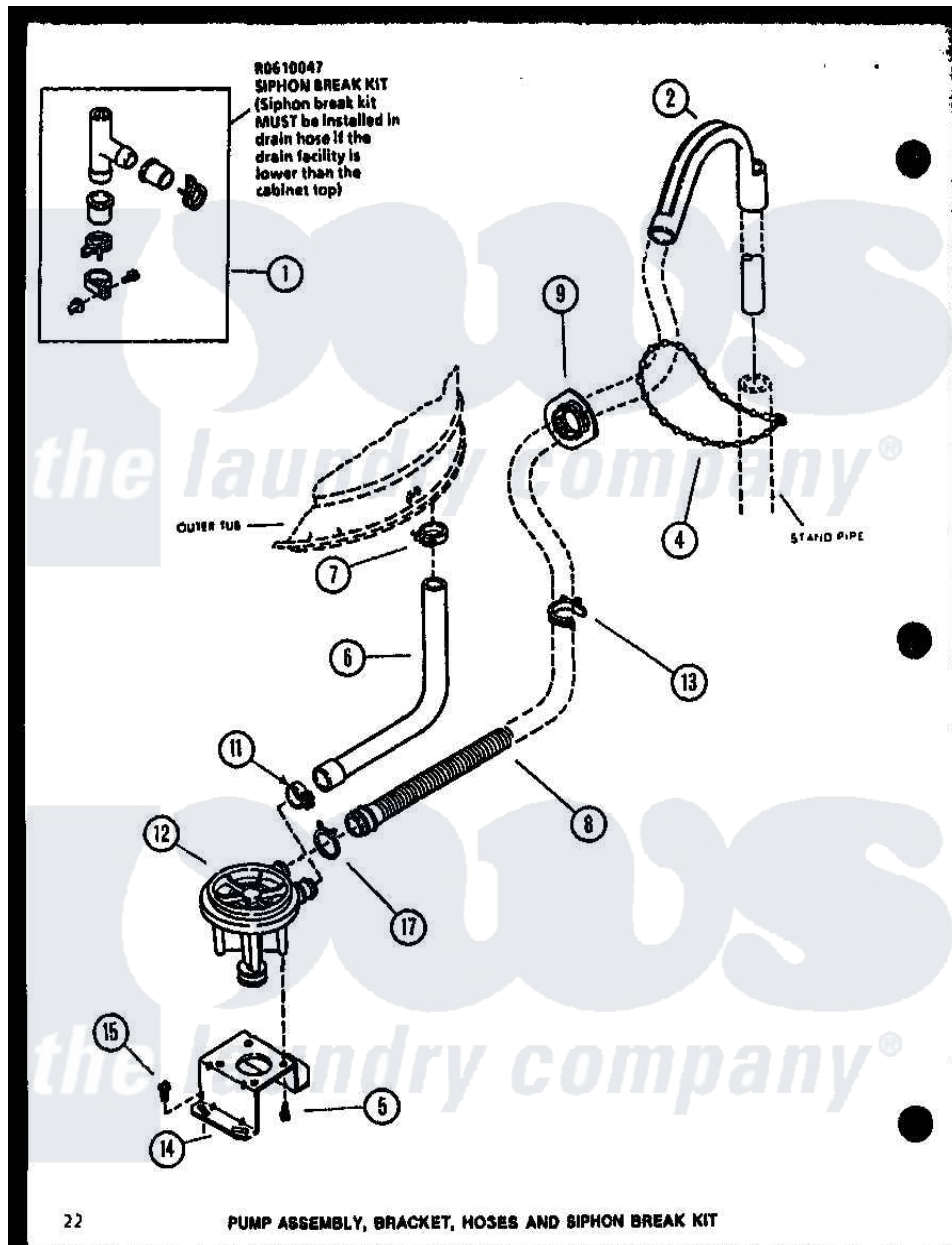

Amana LWD353L (BOM: P1122904W L) 10 - PUMP ASSY

Amana Residential Amana LWD353L (BOM: P1122904W L) Washer Parts Parts Diagram 10 - PUMP ASSY
 Click on the part number to view part

Item	Original Part Number	Replaced By	Status	Part Description
1	R0610047	76660		Break-Sphn
2	R0603615	22003814		Retainer, Drain Hose
4	R0603616	8539404		Tie-Wire
5	R0600109	31098		Screw, 10-10 5/8 Unslot
6	R0606514		Not Available	HOSE
7	R0601549	285655		Clamp, Hose
8	R0606558	39953		Hose- Drai
9	R0603617	32219		Relief, Strain
11	R0601516	285655		Clamp, Hose
12	R0610503	31969		Assembly, Pump NA
13	R0601550		Not Available	CLAMP HOSE RETAINER
14	R0605524	27105		Bracket, Pump Mounting
15	R0600098	27001200		Screw
17	R0601551	285655		Clamp, Hose