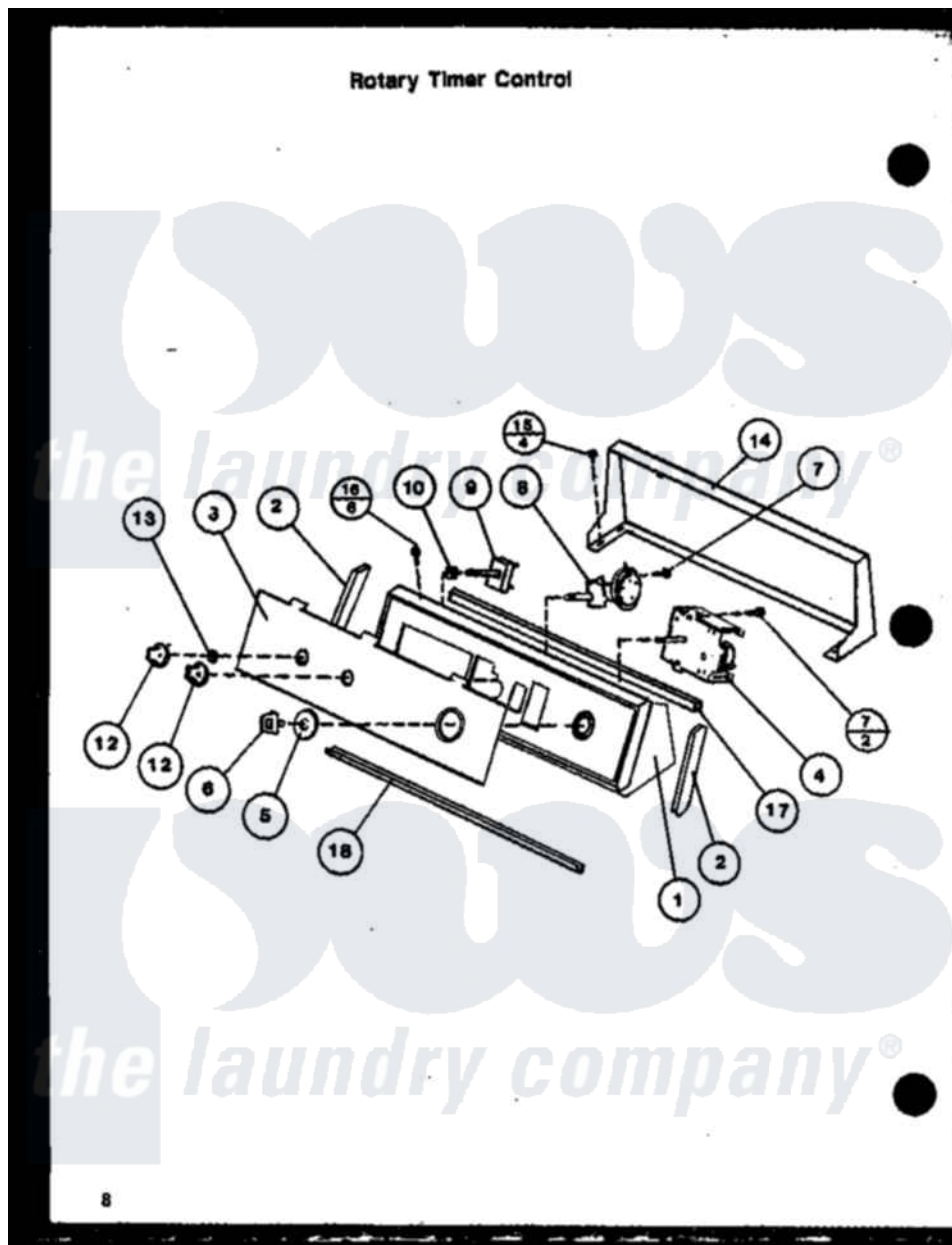

# Amana LWD353L (BOM: P1122916W) 07 - ROTARY TIMER CONTROL

Amana [Residential Amana LWD353L \(BOM: P1122916W\) Washer Parts](#) Parts Diagram 07 - ROTARY TIMER CONTROL  
 Click on the part number to view part

Item	Original Part Number	Replaced By	Status	Part Description
1	<a href="#">33122</a>			Hood And Mounting Plate
2	31249		Not Available	CAP,END-L.H.-CHROME
"	<a href="#">31248</a>			Cap, End-RH-Chrome
3	<a href="#">32893</a>			Panel, Graphic-Amana
4	31239	<a href="#">31239P</a>		Timer 3 Cycle Package
5	33127		Not Available	ASSY,TIMER SKIRT & RIN
6	33126		Not Available	KNOB, TIMER
7	<a href="#">31260</a>			Screw, No.8 X 3/8 Ind H
9	21300		Not Available	SWITCH,TEMPERATURE
11	23962	<a href="#">W10116760</a>		Screw
12	33117		Not Available	ASSY,KNOB-ROTARY-GRAY
13	10519		Not Available	RETAINER
14	33619		Not Available	CONTROL HOOD REAR PANEL
15	23962	<a href="#">W10116760</a>		Screw
16	31752		Not Available	SCREW,No.8ABX3/4 POZIDRI