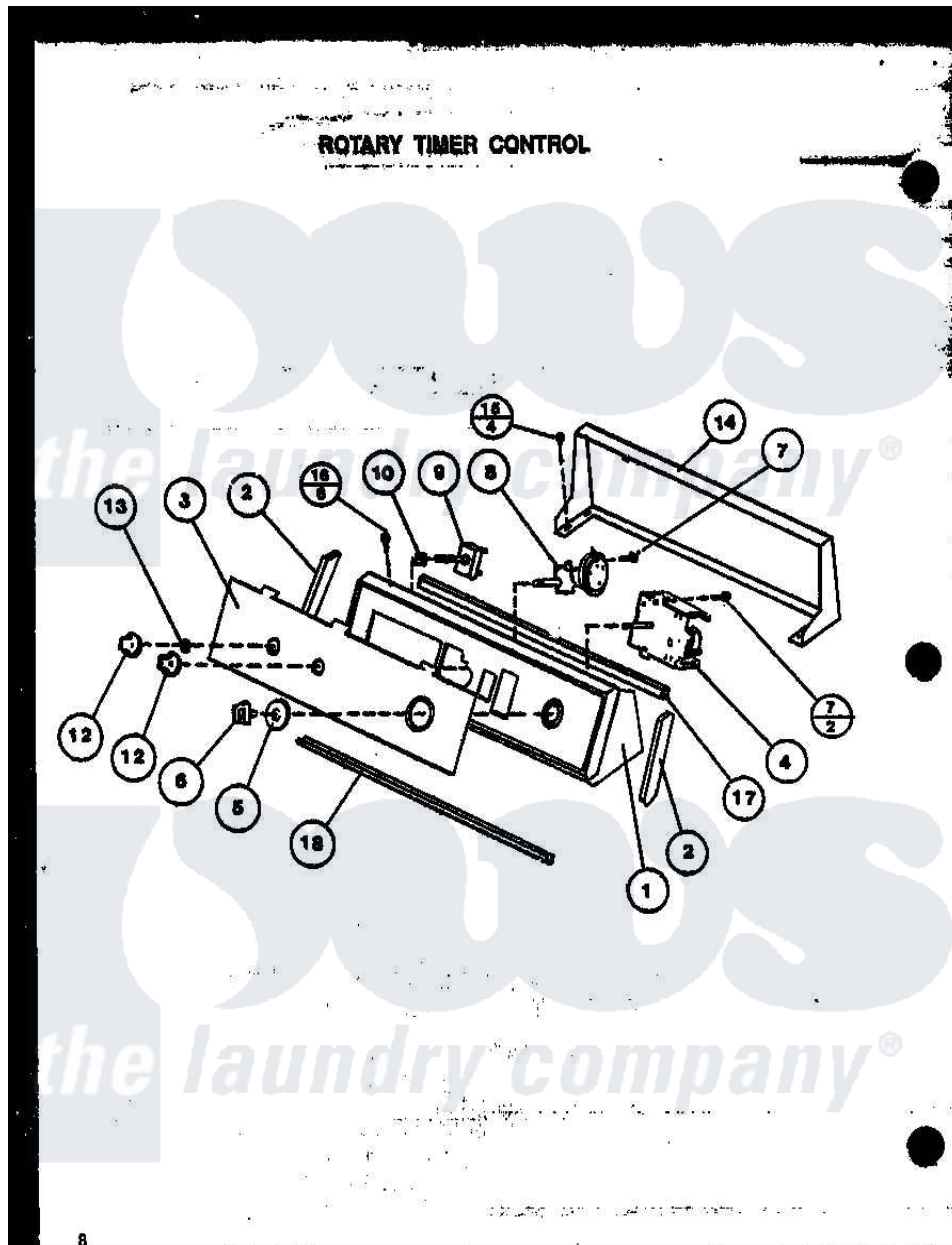

Amana LWD353L (BOM: P1122920W L) 07 - ROTARY TIMER CONTROL

Amana Residential Amana LWD353L (BOM: P1122920W L) Washer Parts Parts Diagram 07 - ROTARY TIMER CONTROL

Click on the part number to view part

Item	Original Part Number	Replaced By	Status	Part Description
1	33122			Hood And Mounting Plate
2	31249		Not Available	CAP,END-L.H.-CHROME
"	31248			Cap, End-RH-Chrome
3	32893			Panel, Graphic-Amana
4	31239	31239P		Timer 3 Cycle Package
5	33127		Not Available	ASSY,TIMER SKIRT & RIN
6	33126		Not Available	KNOB, TIMER
7	31260			Screw, No.8 X 3/8 Ind H
9	21300		Not Available	SWITCH,TEMPERATURE
11	23962	W10116760		Screw
12	33117		Not Available	ASSY,KNOB-ROTARY-GRAY
13	10519		Not Available	RETAINER
14	33619		Not Available	CONTROL HOOD REAR PANEL
15	23962	W10116760		Screw
16	31752		Not Available	SCREW,No.8ABX3/4