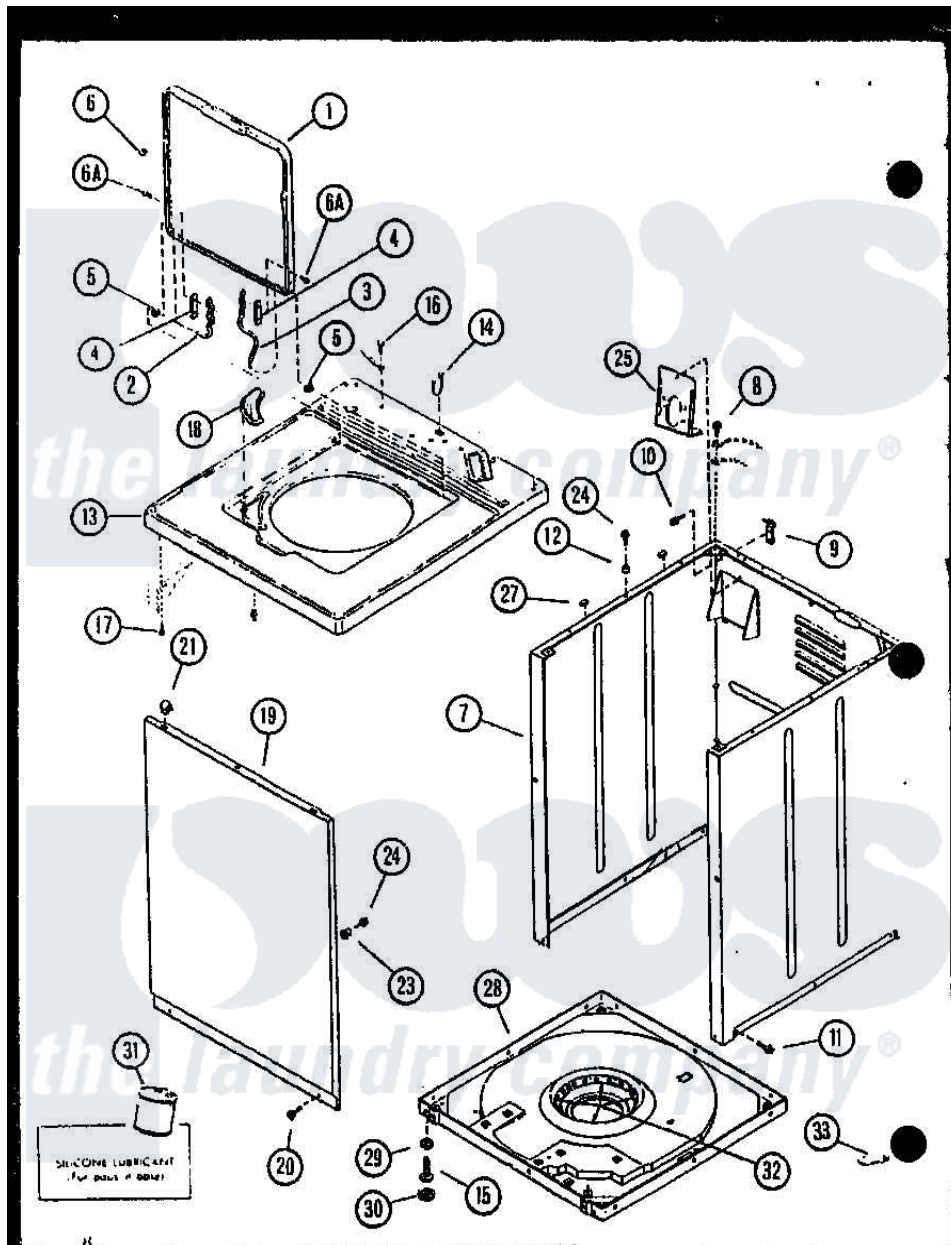

Amana LWD353W (BOM: P1122903W W) 01 - FRONT PANEL

Amana Residential Amana LWD353W (BOM: P1122903W W) Washer Parts Parts Diagram 01 - FRONT PANEL
 Click on the part number to view part

Item	Original Part Number	Replaced By	Status	Part Description
1	R0603232	33541WP		Lid, W/Instructions
"	R0603233	33541LP		Lid, W/Instructions
"	R0603234		Not Available	DOOR LOADING G
2	R0605724	36438		Hinge, Lid Left
3	R0605725	36437		Hinge, Lid R
4	R0604522		Not Available	GASKET
5	R0603609	40008201		Bushing, Hinge
6	R0600107	W10119828		Screw, Lid Hinge Mounting
"	R0606555	40038001		Bumper
7	R0603090	38612LP		Kit Service Cabinet
"	R0603091	38612WP		Kit-Servic
"	R0603102		Not Available	CABINET-GOLD
8	R0600009		Not Available	SCREW
9	R0605528	Y27103		Hinge, Hold-Down Lug
10	R0600032	3390631		Screw, 10-16 X 3/8
11	R0600029	27001200		Screw

12	R0603524	505187		Locator, Panel
13	R0603236		Not Available	TOP CABINET L
"	R0603235		Not Available	TOP CABINET W
"	R0603237		Not Available	TOP CABINET G
14	R0601502	211881		Grommet, Cord Part Not Used- Gas Models Only
15	R0600030	22003428		Leg, Adjustable
16	R0600040		Not Available	SCREW
17	R0600096		Not Available	SCREW
18	R0603610		Not Available	DISPENSER, BLEACH
19	R0603052	32708LP		Panel, Front
"	R0603116	32708WP		Panel Front
"	R0603051		Not Available	FRONT PANEL H GOLD
20	R0600029	27001200		Screw
21	R0601520	22001650		Fastener, Spring
23	R0603525		Not Available	LOCATER LUG
24	R0600102	Y014874		Screw, Idler Arm And Sleeve
25	R0605726	39407		Bracket, Valve
27	R0606519	Y56128		Pad, Bumper
28	R0603107	31653P		Assembly, Base-Complete- G90
29	R0601016	40038101		Nut, Leg
30	R0606518	40016001		Foot, Rubber
31	R0608002	26594P		Grease, Silicone - 2 Oz Tube
32	R0610052		Not Available	SNUBBER PAD
33	R0608012	511637P		Adh Dow 737 Clr 3 Oz Tube