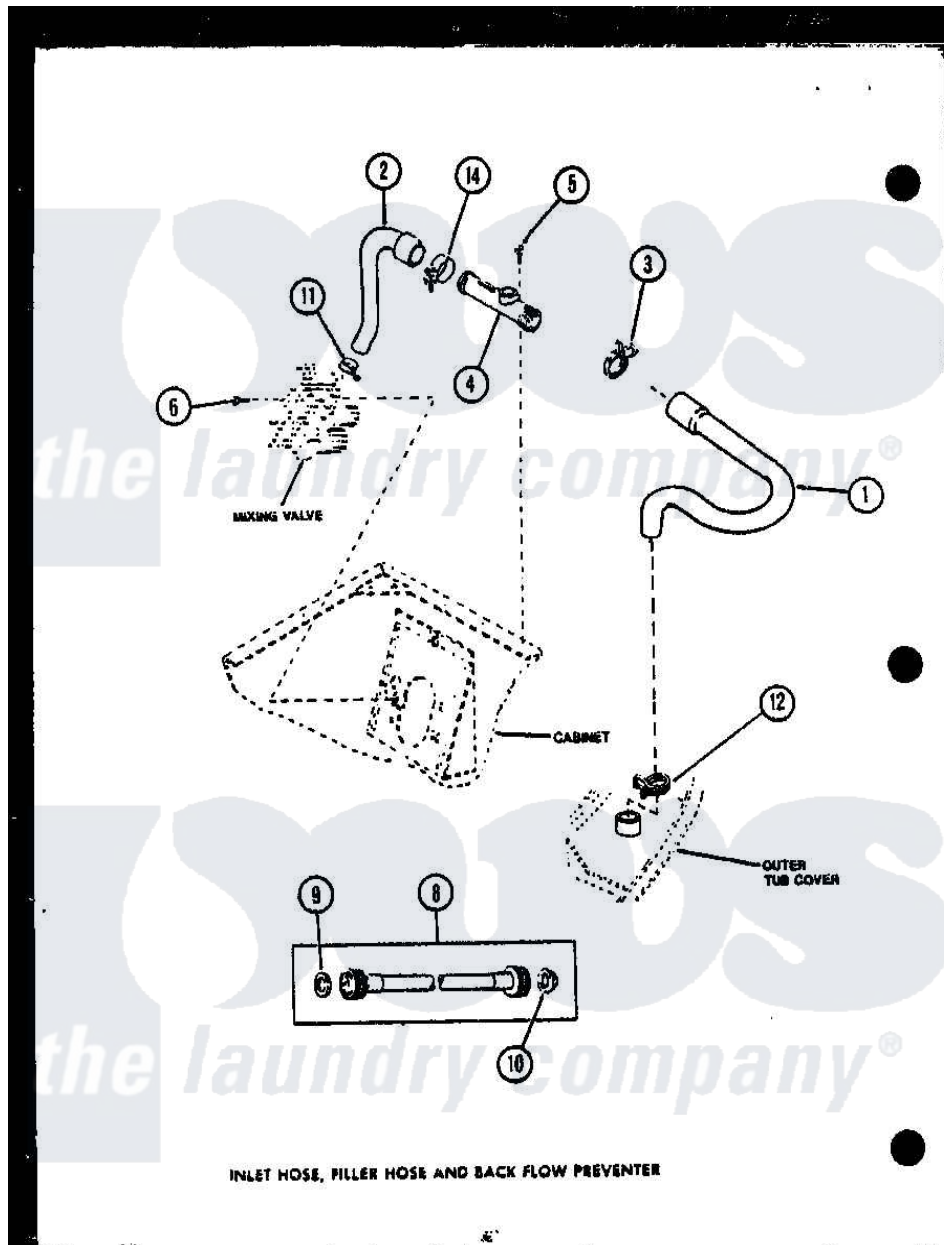

Amana LWD353W (BOM: P1122903W W) 02 - INLET HOSE

Amana Residential Amana LWD353W (BOM: P1122903W W) Washer Parts Parts Diagram 02 - INLET HOSE
 Click on the part number to view part

Item	Original Part Number	Replaced By	Status	Part Description
1	R0606556	33186		Hose, Water Inlet
2	R0606503	27183		Hose, Mixing Valve
3	R0601541	285655		Clamp, Hose
4	R0605507	34280		Assembly, Backflow Prevento
5	R0600004	W10116760		Screw
6	R0600009		Not Available	SCREW
8	R0606504	202860		Inlet Hose Assembly
9	R0600505	Y013783		Washer, Inlet Hose
10	R0600504	22002960		Strainer, Washer Inlet
11	R0601505	285655		Clamp, Hose
12	R0601542	29210		Hose Clamp
14	R0601505	285655		Clamp, Hose