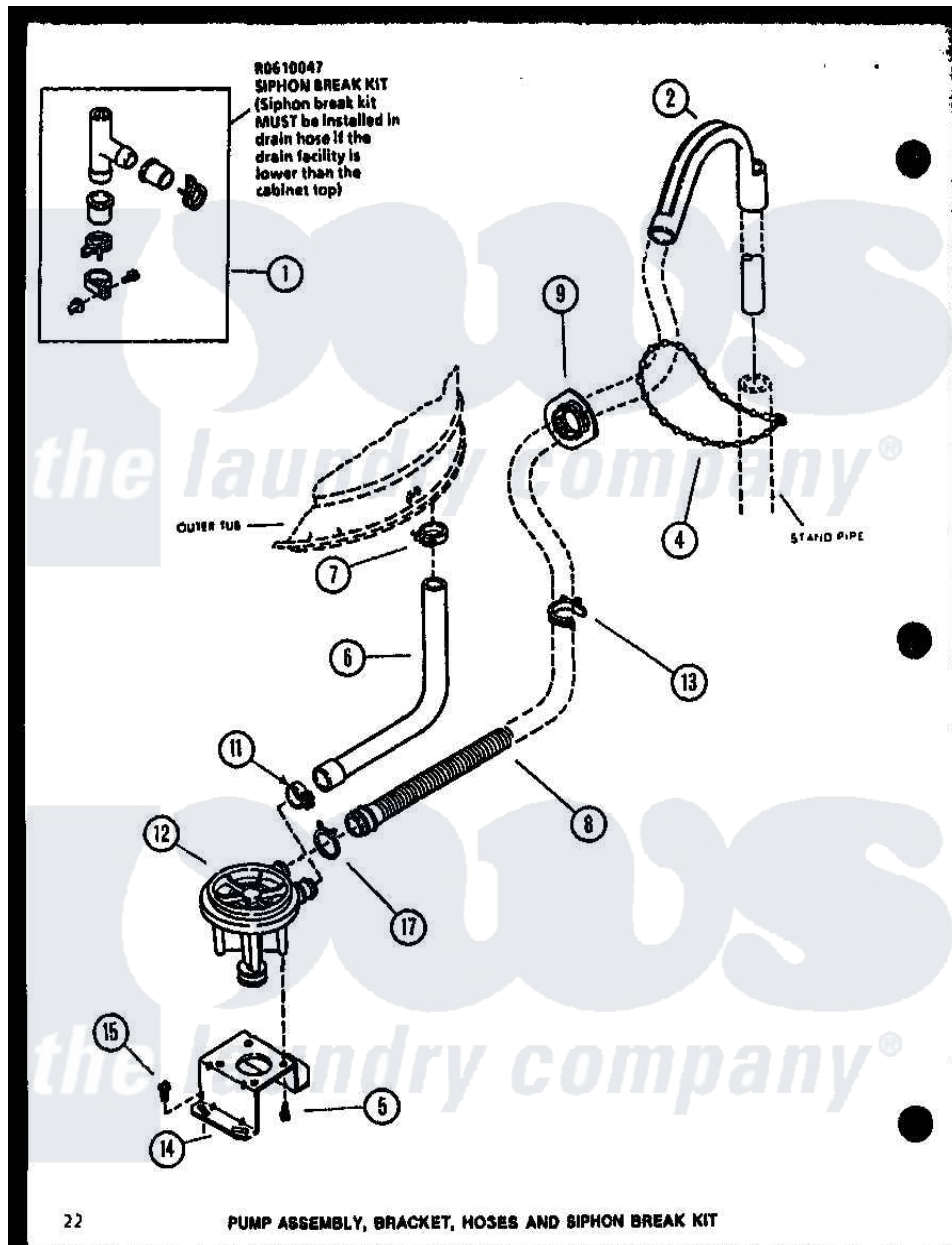

Amana LWD353W (BOM: P1122903W W) 10 - PUMP ASSY

Amana Residential Amana LWD353W (BOM: P1122903W W) Washer Parts Parts Diagram 10 - PUMP ASSY  
 Click on the part number to view part

Item	Original Part Number	Replaced By	Status	Part Description
1	R0610047	<a href="#">76660</a>		Break-Sphn
2	R0603615	<a href="#">22003814</a>		Retainer, Drain Hose
4	R0603616	<a href="#">8539404</a>		Tie-Wire
5	R0600109	<a href="#">31098</a>		Screw, 10-10 5/8 Unslot
6	R0606514		Not Available	HOSE
7	R0601549	<a href="#">285655</a>		Clamp, Hose
8	R0606558	<a href="#">39953</a>		Hose- Drai
9	R0603617	<a href="#">32219</a>		Relief, Strain
11	R0601516	<a href="#">285655</a>		Clamp, Hose
12	R0610503	<a href="#">31969</a>		Assembly, Pump NA
13	R0601550		Not Available	CLAMP HOSE RETAINER
14	R0605524	<a href="#">27105</a>		Bracket, Pump Mounting
15	R0600098	<a href="#">27001200</a>		Screw
17	R0601551	<a href="#">285655</a>		Clamp, Hose