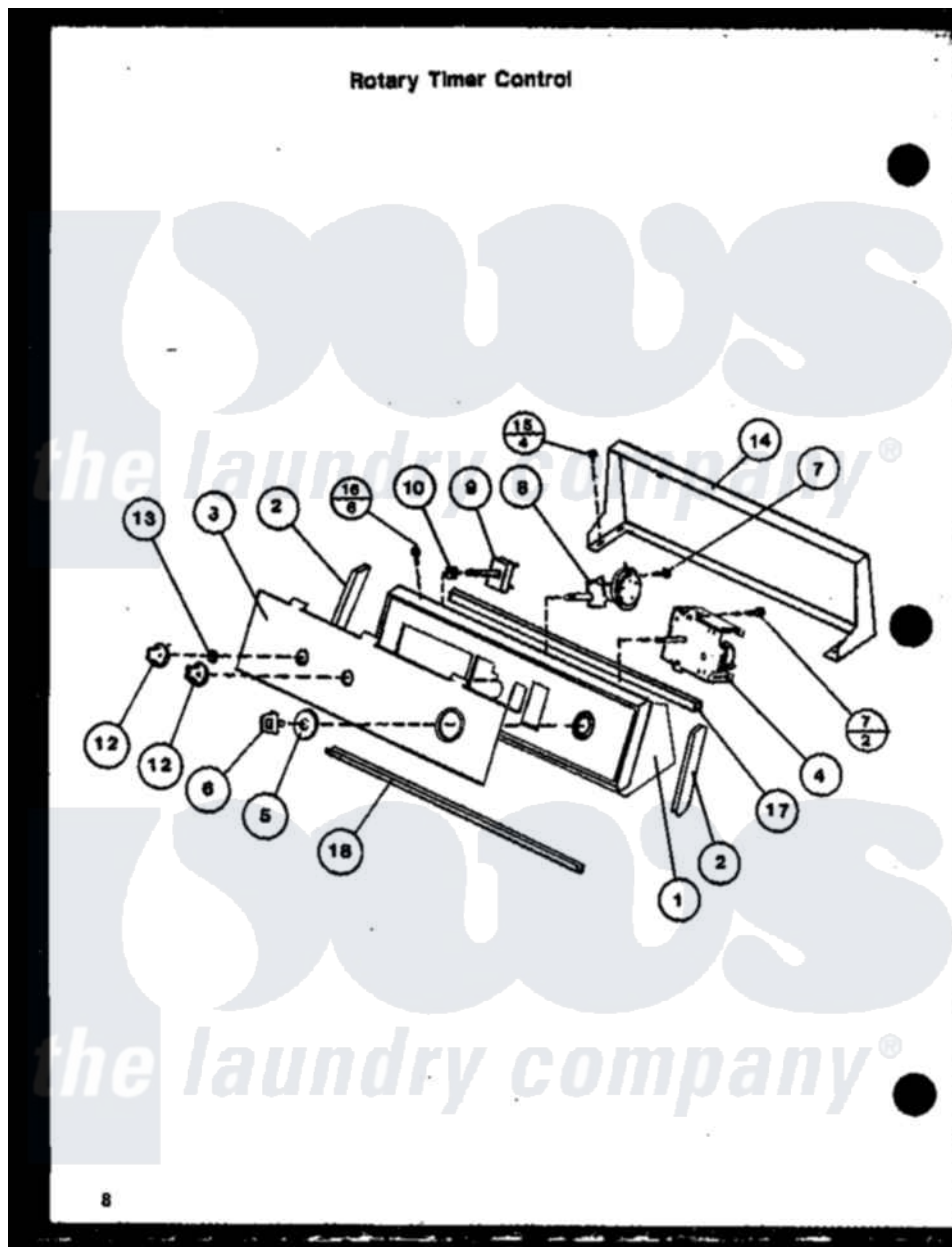

Amana LWD353W (BOM: P1122915W) 07 - ROTARY TIMER CONTROL

Amana Residential Amana LWD353W (BOM: P1122915W) Washer Parts Parts Diagram 07 - ROTARY TIMER CONTROL

[Click on the part number to view part](#)

Item	Original Part Number	Replaced By	Status	Part Description
1	33122			Hood And Mounting Plate
2	31249		Not Available	CAP,END-L.H.-CHROME
"	31248			Cap, End-RH-Chrome
3	32893			Panel, Graphic-Amana
4	31239	31239P		Timer 3 Cycle Package
5	33127		Not Available	ASSY,TIMER SKIRT & RIN
6	33126		Not Available	KNOB, TIMER
7	31260			Screw, No.8 X 3/8 Ind H
9	21300		Not Available	SWITCH,TEMPERATURE
11	23962	W10116760		Screw
12	33117		Not Available	ASSY,KNOB-ROTARY-GRAY
13	10519		Not Available	RETAINER
14	33619		Not Available	CONTROL HOOD REAR PANEL
15	23962	W10116760		Screw
16	31752		Not Available	SCREW,No.8ABX3/4