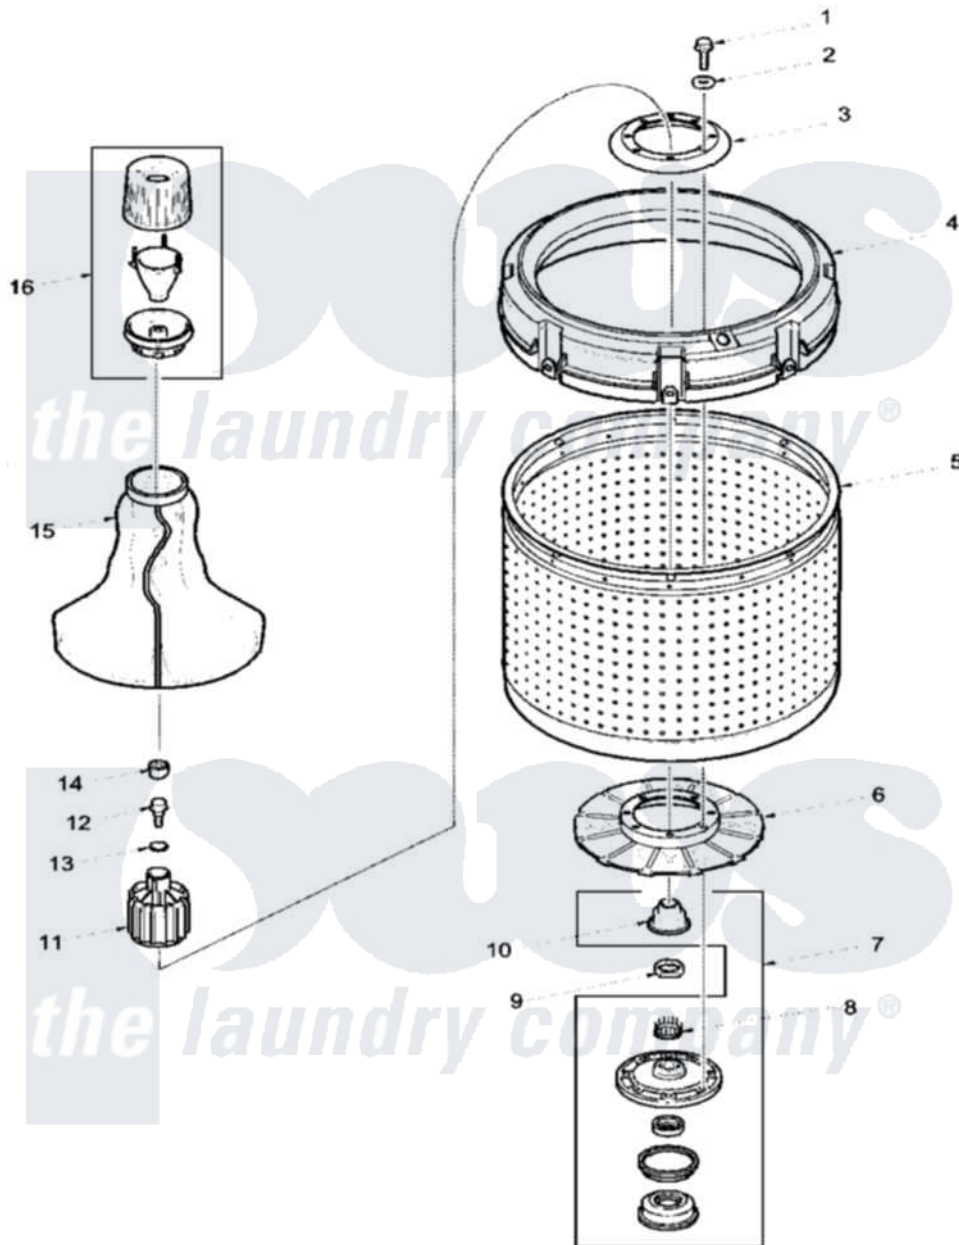

Amana LWD35AW (BOM: PLWD35AW) 01 - AGITATOR, DRIVE BELL, WASHTUB AND HUB

Amana Residential Amana LWD35AW (BOM: PLWD35AW) Washer Parts Parts Diagram 01 - AGITATOR, DRIVE BELL, WASHTUB AND HUB
 Click on the part number to view part

Item	Original Part Number	Replaced By	Status	Part Description
1	27202	W10116787		Screw
2	28094			Gasket
3	39113	R9900144		Kit- Wash
4	37411	27001052		Balance Ring
5	39386P		Not Available	WASTUB
6	39112	39371		Filter Lin
7	646P3	R9900552		Hub And Seal
8	29728	40008301		Insert, Spline
9	Y29220	40016301		Nut, Lock
10	36425	40016101		Seal, Bell Drive
11	36443P	R9900189		Kit, Drive Bell And Seal
12	34288	40065102		Screw, Shoulder 1/4
13	36472			O-Ring
14	36511	40008401		Plug, Bell
15	36507	40000501W		Agitator, Flex Vane