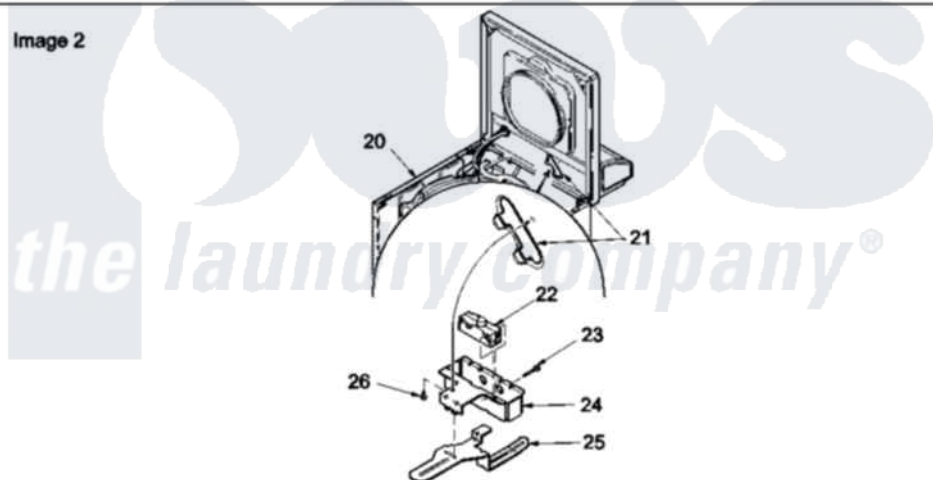

Amana LWD35AW (BOM: PLWD35AW) 03 - CABINET TOP, DOOR, AND DOOR SWITCH

Image 1

Image 2

Amana Residential Amana LWD35AW (BOM: PLWD35AW) Washer Parts Parts Diagram 03 - CABINET TOP, DOOR, AND DOOR SWITCH

[Click on the part number to view part](#)

Item	Original Part Number	Replaced By	Status	Part Description
1	37827WP		Not Available	LOADING DOOR
2	37782			Control Hood Back Panel
3	23962	W10116760		Screw
4	52909			Screw, 10B-16 X 1/2 HeX
5	24903		Not Available	STICKER,DISCONNECT POW
6	21903	211881		Grommet, Cord Part Not Used-Gas Models Only
7	35887	40063901		Clip, Hold Down
8	37992W	37992WP		Top, Home W/Bleach
9	36519		Not Available	CLIP
10	501086	90767		Screw, 8A X 3/8 HeX Washer Head Tapping
11	Y31644	27001200		Screw
12	38238WP	38335WP		Panel Frontw/Carton
13	38271	40034202		Clip, Spring