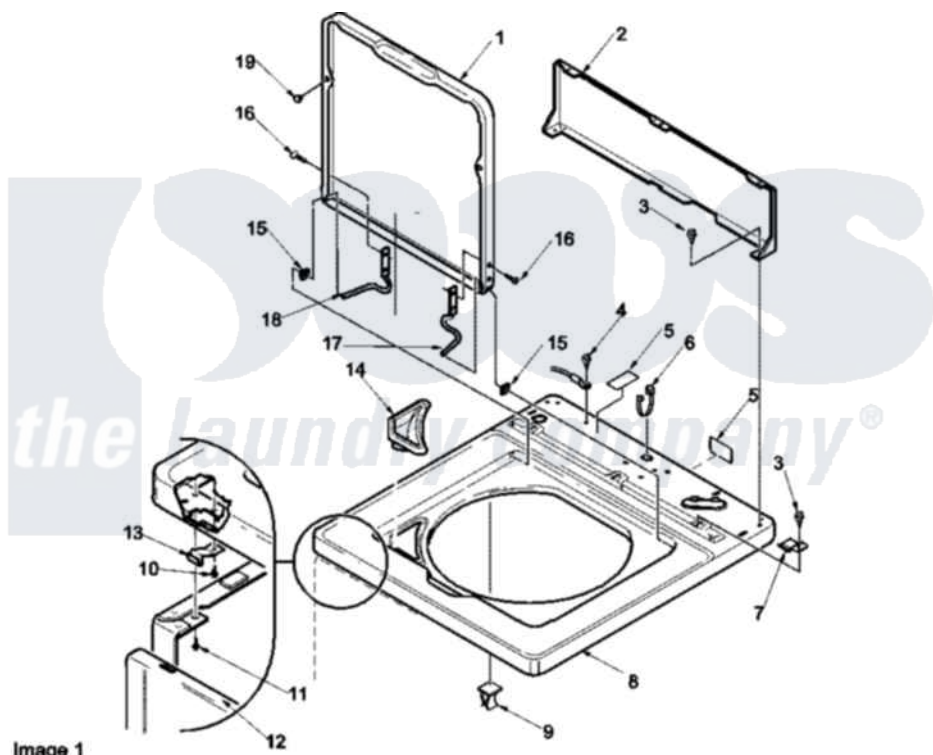

Amana LWD35AW (BOM: PLWD35AW) 03 - CABINET TOP, DOOR, AND DOOR SWITCH

Image 1

Image 2

Amana Residential Amana LWD35AW (BOM: PLWD35AW) Washer Parts Parts Diagram 03 - CABINET TOP, DOOR, AND DOOR SWITCH

[Click on the part number to view part](#)

Item	Original Part Number	Replaced By	Status	Part Description
1	37827WP		Not Available	LOADING DOOR
2	37782			Control Hood Back Panel
3	23962	W10116760		Screw
4	52909			Screw, 10B-16 X 1/2 HeX
5	24903		Not Available	STICKER,DISCONNECT POW
6	21903	211881		Grommet, Cord Part Not Used-Gas Models Only
7	35887	40063901		Clip, Hold Down
8	37992W	37992WP		Top, Home W/Bleach
9	36519		Not Available	CLIP
10	501086	90767		Screw, 8A X 3/8 HeX Washer Head Tapping
11	Y31644	27001200		Screw
12	38238WP	38335WP		Panel Frontw/Carton
13	38271	40034202		Clip, Spring