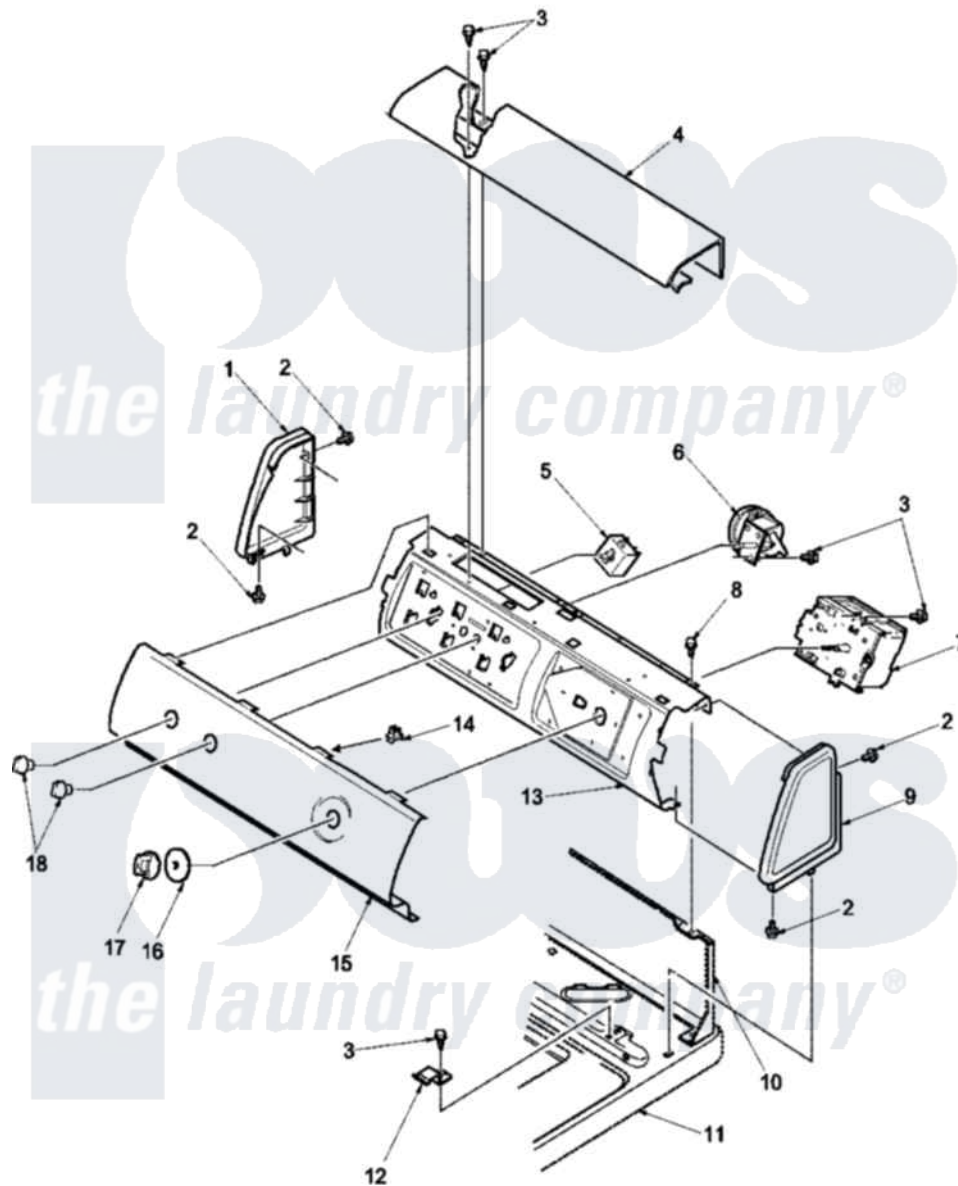

Amana LWD35AW (BOM: PLWD35AW) 05 - CONTROL PANEL

Amana Residential Amana LWD35AW (BOM: PLWD35AW) Washer Parts Parts Diagram 05 - CONTROL PANEL
 Click on the part number to view part

Item	Original Part Number	Replaced By	Status	Part Description
1	504009W	40012702W		Endcap
2	501086	90767		Screw, 8A X 3/8 HeX Washer Head Tapping
3	23962	W10116760		Screw
4	38231W	39905W		Cover Top
5	35115			Switch, TemPerature 3 P
6	38842	40077201		Switch, Pressure
7	37929			Timer, 115V/60Hz 3 CYC
8	34904	489355		Screw, 8 X 1/2
9	504008W		Not Available	CAP-END RH
10	37782			Control Hood Back Panel
11	37992WP			Top, Home W/Bleach
12	35887	40063901		Clip, Hold Down
13	38171		Not Available	PANEL, CONTROL SUPPORT
14	Y00161	B5733302		Clip, Ground
15	39684W		Not Available	PANEL, GRAPHIC(WHITE)
16	36700W			Knob Skirt