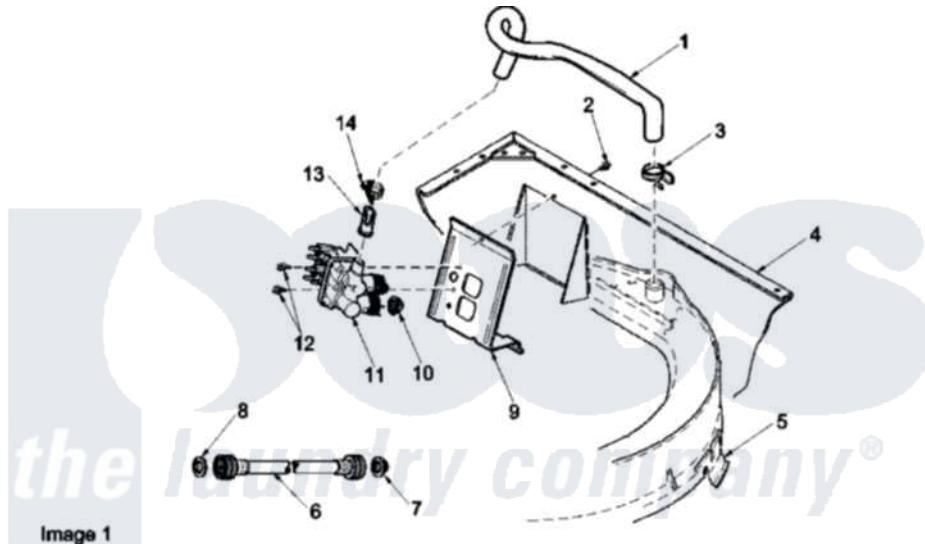

Amana LWD35AW (BOM: PLWD35AW) 08 - MIXING VALVE AND HOSE

Image 1

Image 2

Amana Residential Amana LWD35AW (BOM: PLWD35AW) Washer Parts Parts Diagram 08 - MIXING VALVE AND HOSE

[Click on the part number to view part](#)

Item	Original Part Number	Replaced By	Status	Part Description
1	38155			Hose, Mix Valve To TU
2	503661	27001200		Screw
3	29210			Hose Clamp
4	34475WP	38612WP		Kit-Servic
5	37502	39169		Assembly Tub Cover Gasket And Channel
6	28330P	202860		Inlet Hose Assembly
"	20618	21001467		Hose- 10'
"	20617		Not Available	HOSE, INLET (8 FT)
7	28605	22002960		Strainer, Washer Inlet
8	20290	Y013783		Washer, Inlet Hose
9	34972	39407		Bracket, Valve
10	24122	22002960		Strainer, Washer Inlet
11	38495	R0131578		Valve-Inlet
12	501086	90767		Screw, 8A X 3/8 HeX Washer Head Tapping

13	34500	22001900	Preventer, Back Flow
14	36801	596669	Clamp, Manifold
15	562P3	76660	Break-Sphn
16	33489	8539404	Tie-Wire
17	33615	22003814	Retainer, Drain Hose
18	36878	40008101	Adapter, Standpipe
19	32219		Relief, Strain
20	38062	40053901	Hose, Drain
21	38732	40044901	Stand, Hose
22	36802	285655	Clamp, Hose
23	36863P	27001233	Pump
24	38351	40094201	Hose, Tub To Pump
25	36014		Clip, Retainer-Hose
26	Y00000000	Not Available	SEE NOTE SEE NOTE OUTER TUB