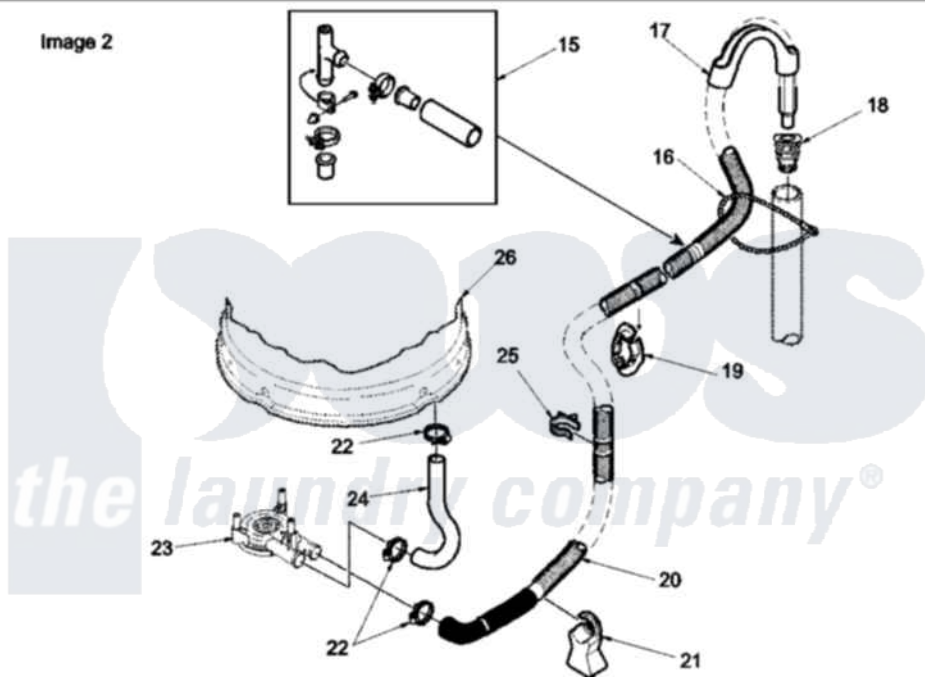

Amana LWD35AW (BOM: PLWD35AW) 08 - MIXING VALVE AND HOSE

Image 1

Image 2

Amana Residential Amana LWD35AW (BOM: PLWD35AW) Washer Parts Parts Diagram 08 - MIXING VALVE AND HOSE

[Click on the part number to view part](#)

Item	Original Part Number	Replaced By	Status	Part Description
1	38155			Hose, Mix Valve To TU
2	503661	27001200		Screw
3	29210			Hose Clamp
4	34475WP	38612WP		Kit-Servic
5	37502	39169		Assembly Tub Cover Gasket And Channel
6	28330P	202860		Inlet Hose Assembly
"	20618	21001467		Hose- 10'
"	20617		Not Available	HOSE, INLET (8 FT)
7	28605	22002960		Strainer, Washer Inlet
8	20290	Y013783		Washer, Inlet Hose
9	34972	39407		Bracket, Valve
10	24122	22002960		Strainer, Washer Inlet
11	38495	R0131578		Valve-Inlet
12	501086	90767		Screw, 8A X 3/8 HeX Washer Head Tapping

13	34500	22001900	Preventer, Back Flow
14	36801	596669	Clamp, Manifold
15	562P3	76660	Break-Sphn
16	33489	8539404	Tie-Wire
17	33615	22003814	Retainer, Drain Hose
18	36878	40008101	Adapter, Standpipe
19	32219		Relief, Strain
20	38062	40053901	Hose, Drain
21	38732	40044901	Stand, Hose
22	36802	285655	Clamp, Hose
23	36863P	27001233	Pump
24	38351	40094201	Hose, Tub To Pump
25	36014		Clip, Retainer-Hose
26	Y00000000	Not Available	SEE NOTE SEE NOTE OUTER TUB