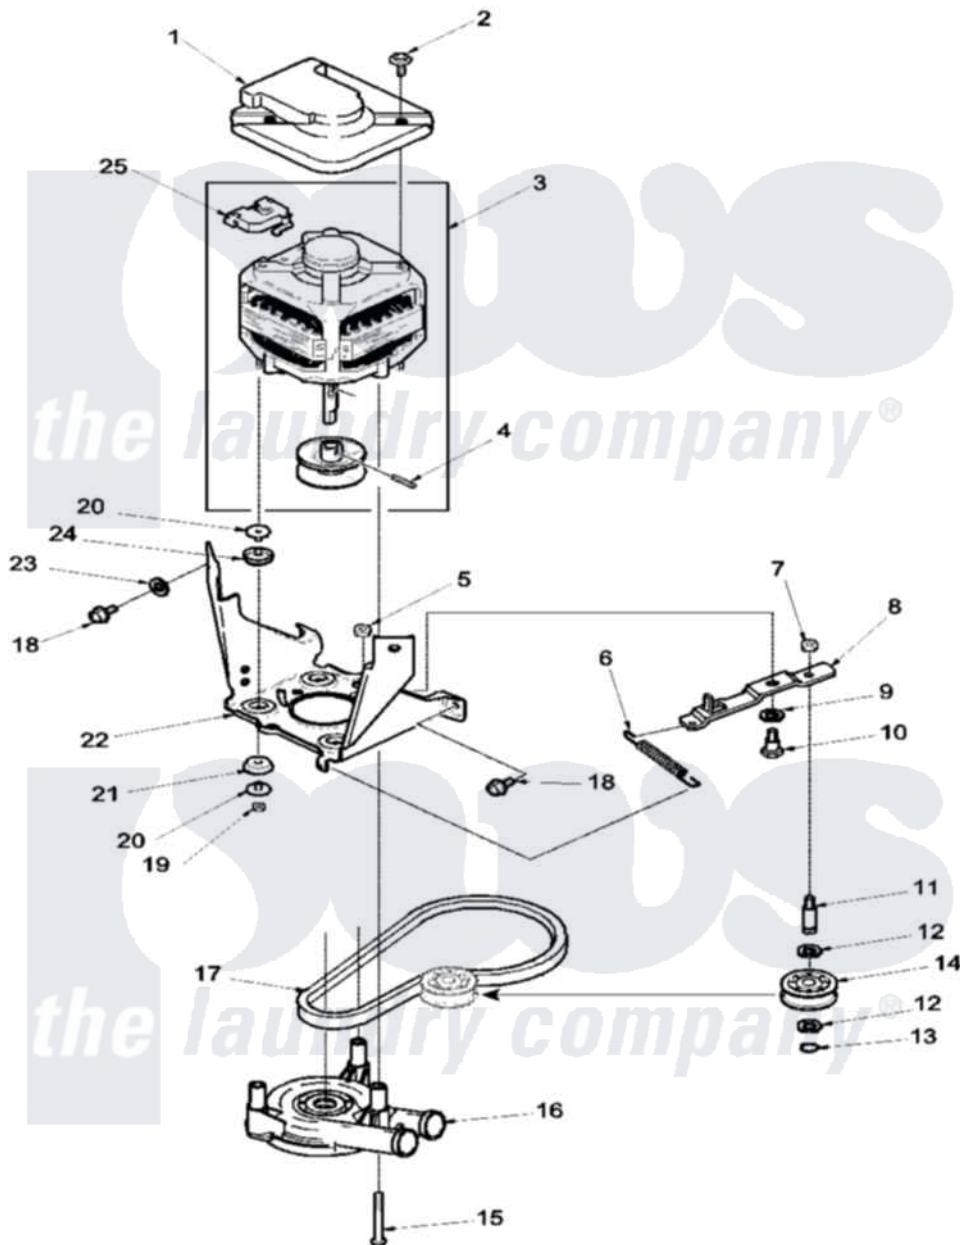

Amana LWD35AW (BOM: PLWD35AW) 09 - MOTOR, BELT, PUMP, AND IDLER ASSY

Amana Residential Amana LWD35AW (BOM: PLWD35AW) Washer Parts Parts Diagram 09 - MOTOR, BELT, PUMP, AND IDLER ASSY

[Click on the part number to view part](#)

Item	Original Part Number	Replaced By	Status	Part Description
1	34754	40112301		Shield, Motor
2	36639	4312464		Screw
3	37819	27001215		Motor W/Pulley
4	10416			Pin, Roll
5	52566	27001225		Nut, Jam Mid Lock 1/4-20
6	38012	40061401		Spring, Idler Lever
7	28803	2221070		Clamp, Nylon
8	38011	40041002		Lever, Idler
9	81392	40054701		Washer
10	27229	40038901		Screw, 1/4-20
11	38228	56461		Shaft
12	52549			Washer, 501 ID X3/4 Odx
13	23748			Ring, Retaining
14	38225	40045001		Idler Pulley Assembly
15	Y34565	40063701		Screw, 10-16 x 1.75

16	36863P	27001233	Pump
17	37820	27001007	Belt, Spin
18	35369	40128701	Screw, 5/16-18 X .50
19	35423	3400029	Nut, Adapter Plate
20	38325	40053701	Post, Isolator
21	38396	40054301	Mount, Motor Lower
22	37445	Not Available	MOTOR MOUNTING BRACKET
23	37772	Not Available	WASHER, ALUMINUM .34X
24	38395	40053801	Mount, Motor Upper
25	35632	Not Available	SWITCH, MOTOR