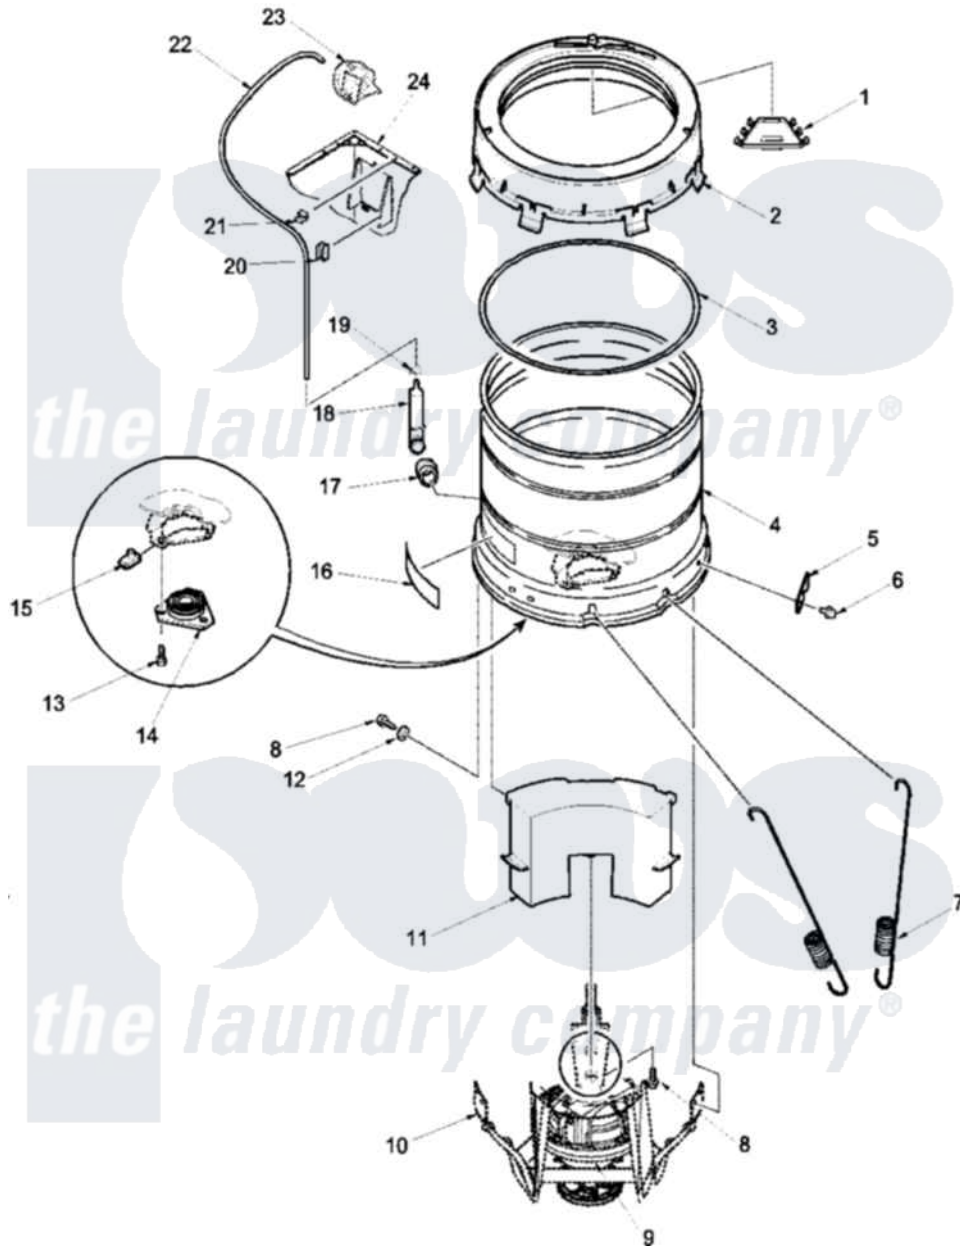

Amana LWD35AW (BOM: PLWD35AW) 10 - OUTER TUB, COVER, PRESSURE TUBE

Amana Residential Amana LWD35AW (BOM: PLWD35AW) Washer Parts Parts Diagram 10 - OUTER TUB, COVER, PRESSURE TUBE

[Click on the part number to view part](#)

Item	Original Part Number	Replaced By	Status	Part Description
1	39079		Not Available	CHANNEL, WATER
2	37502	39169		Assembly Tub Cover Gasket And Channel
3	38359			Gasket, Tub Cover Large
4	37813P			Tub, Outer-Tall
5	27926			Plate, Leg .063
6	35369	40128701		Screw, 5/16-18 X .50
7	37575	40045202		Spring, Tall Tub
8	37766	40064301		Screw, 1/4-15 x 3/4 Hex
9	Y00000000		Not Available	SEE NOTE SEE NOTE TRANSMISSION ASSY
10	Y00000000		Not Available	SEE NOTE SEE NOTE WELDMENT AND BEARING ASSY(INCLUDES 28944R BEARING)
11	38769			Assembly, Counterweight
12	37767	60096-8		Rail Shelf Support

13	36991	3400500	Bolt, 3405245 5/16-18 X 3/4
14	27182	40004201P	Main Bearing Assembly
15	27222		Nut, Retainer 5/16-18
16	500049	Not Available	STICKER
17	29175	40037801	Grommet
18	30907	40008501	Assembly, Pressure Bulb
19	Y22294	596669	Clamp, Manifold
20	36985	Not Available	CLIP, HOSE
21	21036		Clip, Cable
22	29213	39125	Tubing 31
23	Y00000000	Not Available	SEE NOTE SEE NOTE PRESSURE SWITCH
24	34475WP	38612WP	Kit-Servic