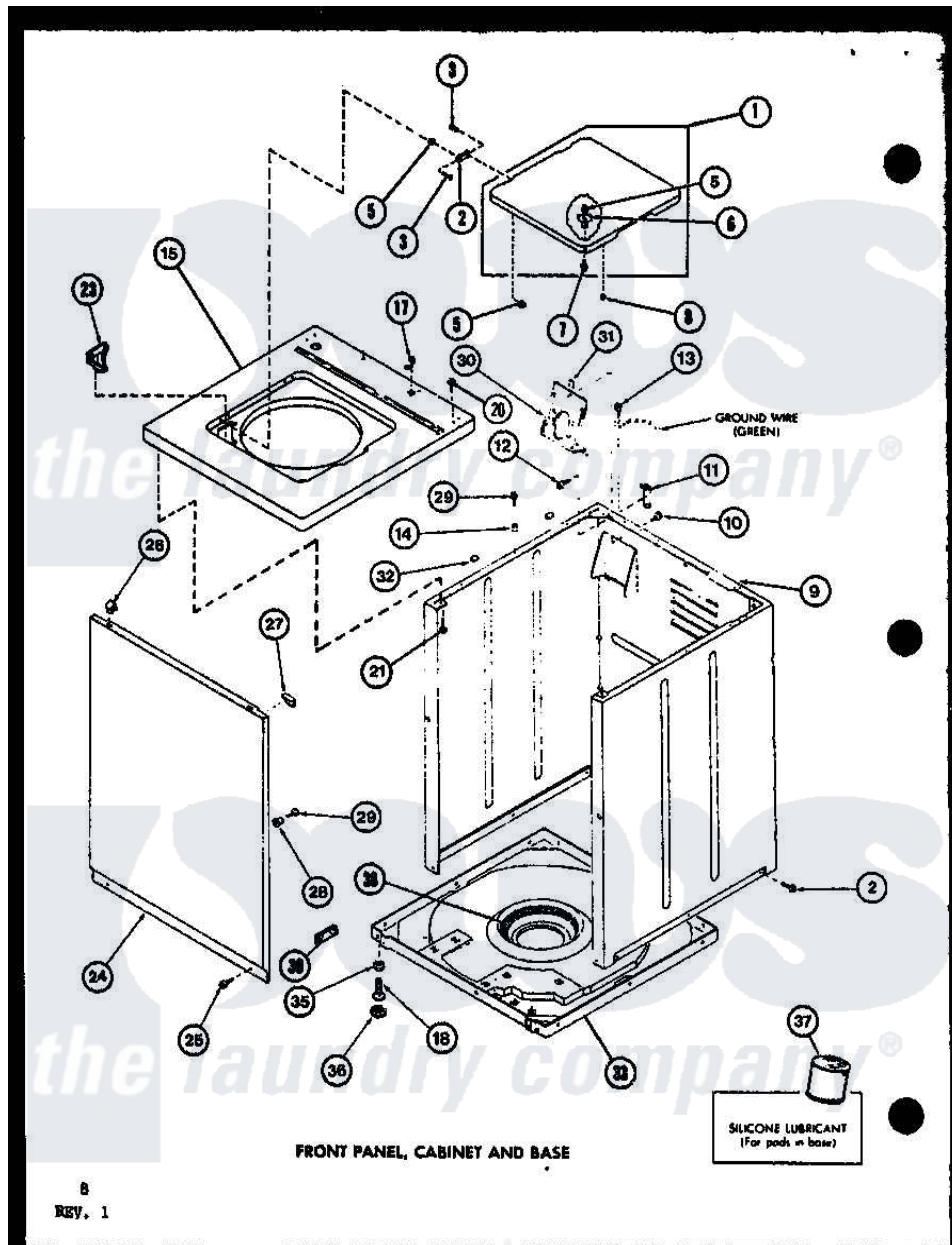

# Amana LWD450 (BOM: P7762106W W) 01 - FRONT PANEL

Amana Residential Amana LWD450 (BOM: P7762106W W) Washer Parts Parts Diagram 01 - FRONT PANEL  
 Click on the part number to view part

Item	Original Part Number	Replaced By	Status	Part Description
1	R0603104		Not Available	LID ASSY
"	R0603105		Not Available	LID ASSY
"	R0603106	<a href="#">31316WP</a>		Assembly
2	R0605502	<a href="#">21583</a>		Hinge
3	R0600007	<a href="#">22649</a>		Screw, 8-32 X 13/32 FI
5	R0601002	<a href="#">21752</a>		Nut, 8-32 Hex Brilock
6	<a href="#">R0603504</a>			Actuator, Door Switch
7	R0600008	<a href="#">26769</a>		Assembly, Screw And Washer
8	R0606501	<a href="#">40038001</a>		Bumper
9	R0603090	<a href="#">38612LP</a>		Kit Service Cabinet
"	R0603115	<a href="#">38612WP</a>		Kit-Servic
10	R0600009		Not Available	SCREW
11	R0605528	<a href="#">Y27103</a>		Hinge, Hold-Down Lug
12	R0600032	<a href="#">3390631</a>		Screw, 10-16 X 3/8
13	R0600033	<a href="#">489464</a>		Screw
14	R0603524	<a href="#">505187</a>		Locator, Panel