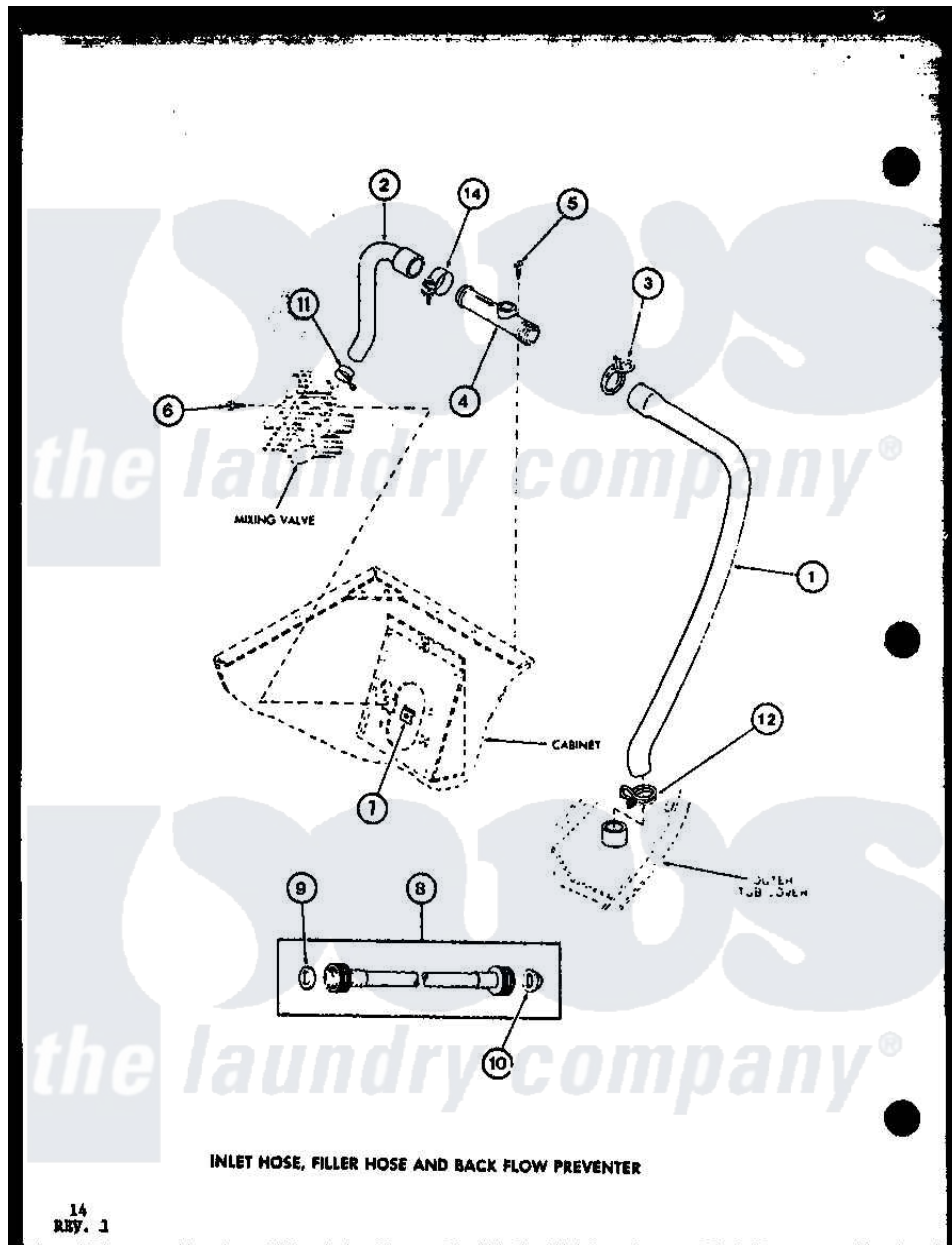

Amana LWD450 (BOM: P7762106W W) 02 - INLET HOSE

Amana Residential Amana LWD450 (BOM: P7762106W W) Washer Parts Parts Diagram 02 - INLET HOSE
 Click on the part number to view part

| Item | Original Part Number | Replaced By | Status | Part Description |
|------|----------------------|---------------------------|---------------|-----------------------------|
| 1 | R0606548 | 31140 | | Hose, Water Inlet |
| 2 | R0606503 | 27183 | | Hose, Mixing Valve |
| 3 | R0601541 | 285655 | | Clamp, Hose |
| 4 | R0605507 | 34280 | | Assembly, Backflow Prevento |
| 5 | R0600004 | W10116760 | | Screw |
| 6 | R0600009 | | Not Available | SCREW |
| 7 | R0601007 | 54038 | | NUt, Speed U-Type |
| 8 | R0606504 | 202860 | | Inlet Hose Assembly |
| 9 | R0600505 | Y013783 | | Washer, Inlet Hose |
| 10 | R0600504 | 22002960 | | Strainer, Washer Inlet |
| 11 | R0601505 | 285655 | | Clamp, Hose |
| 12 | R0601542 | 29210 | | Hose Clamp |
| 14 | R0601505 | 285655 | | Clamp, Hose |