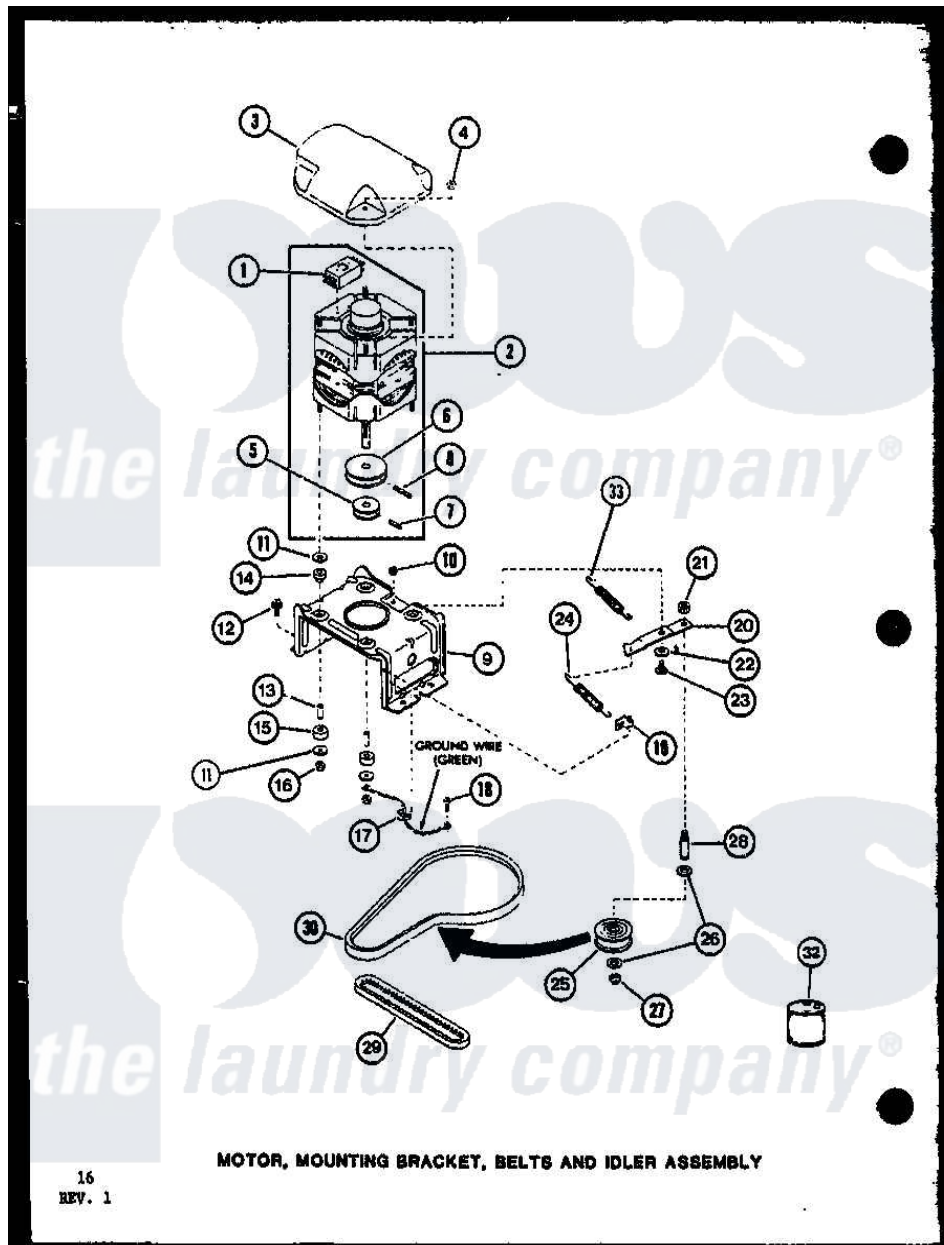

Amana LWD450 (BOM: P7762106W W) 04 - MOTOR

Amana Residential Amana LWD450 (BOM: P7762106W W) Washer Parts Parts Diagram 04 - MOTOR
 Click on the part number to view part

Item	Original Part Number	Replaced By	Status	Part Description
1	R0602508		Not Available	24139 SWITCH
"	R0602510		Not Available	MOTOR SWITCH
2	R0607001	27179P		Motor-Drive
3	R0603011	27136		Shield, Motor
4	R0601008	27201		Locknut
5	R0609501		Not Available	PULLEY, MOTOR
6	R0609502		Not Available	PULLEY, MOTOR
7	R0601508	10416		Pin, Roll
8	R0601509		Not Available	ROLL PIN
9	R0605514		Not Available	MOTOR MTG BRACKET
10	R0601011	27001225		Nut, Jam Mid Lock 1/4-20
11	R0600510		Not Available	WASHER
12	R0600098	27001200		Screw
13	R0603511		Not Available	SPACER
14	R0606509		Not Available	RUBBER MTG
15	R0606510		Not Available	RUBBER MTG

16	YR0601010	23604	Nut, Hex 10-32 Lock
17	R0601507	B5733302	Clip, Ground
18	R0600017		Not Available SCREW
19	R0601539	28849	Clip, Spring
20	R0605684	40041002	Lever, Idler
21	R0601031	358160	Nut
22	R0600506	40054701	Washer
23	R0600016	40038901	Screw, 1/4-20
24	R0605539	37366	Spring, Idler
25	R0609508		Not Available PULLEY, IDLER
26	R0600552	Y29443	Washer, Felt
27	R0601527	23748	Ring, Retaining
28	R0605538	28802	Shaft, Idler
29	R0606507	27155	Belt, Pump
30	R0606539	28808	Belt, Agitate And Spin
31	R0600526	52549	Washer, 501 ID X3/4 Odx
32	R0608011		Not Available HI TEMP LUBE
33	R0605683		Not Available SPRING, HELPER