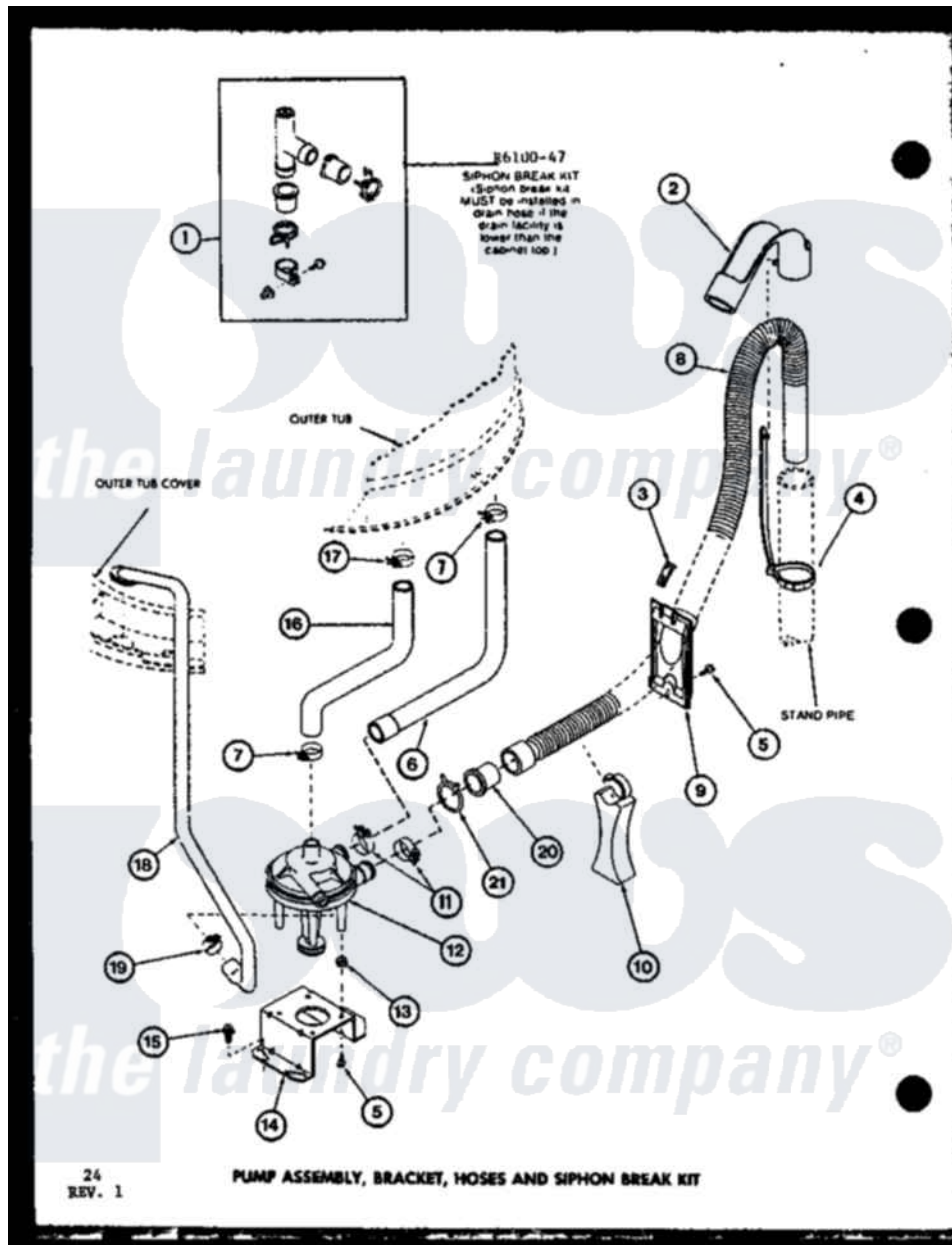

Amana LWD450 (BOM: P7762106W W) 09 - PUMP ASSY

Amana Residential Amana LWD450 (BOM: P7762106W W) Washer Parts Parts Diagram 09 - PUMP ASSY
 Click on the part number to view part

Item	Original Part Number	Replaced By	Status	Part Description
1	R0610047	76660		Break-Sphn
2	R0603546	22003814		Retainer, Drain Hose
3	R0601545		Not Available	CLIP, HOSE RETAINER
4	R0603548	8539404		Tie-Wire
5	R0600029	27001200		Screw
6	R0606514		Not Available	HOSE
7	R0601515	285655		Clamp, Hose
8	R0606547	39952		Hose- Drain
9	R0603544		Not Available	HOSE RETAINER
10	R0603547		Not Available	HOSE SUPPORT
11	R0601516	285655		Clamp, Hose
12	R0610501	31968		Assembly, Pump NA
13	R0601014	31098		Screw, 10-10 5/8 Unslot
14	R0605524	27105		Bracket, Pump Mounting
15	R0600098	27001200		Screw
16	R0606513		Not Available	HOSE

17	R0601505	285655	Clamp, Hose
18	R0606512		RECIRCULATING HOSE
19	R0601517	285655	Clamp, Hose
20	R0603545		HOSE ADAPTER
21	R0601544		HOSE CLAMP