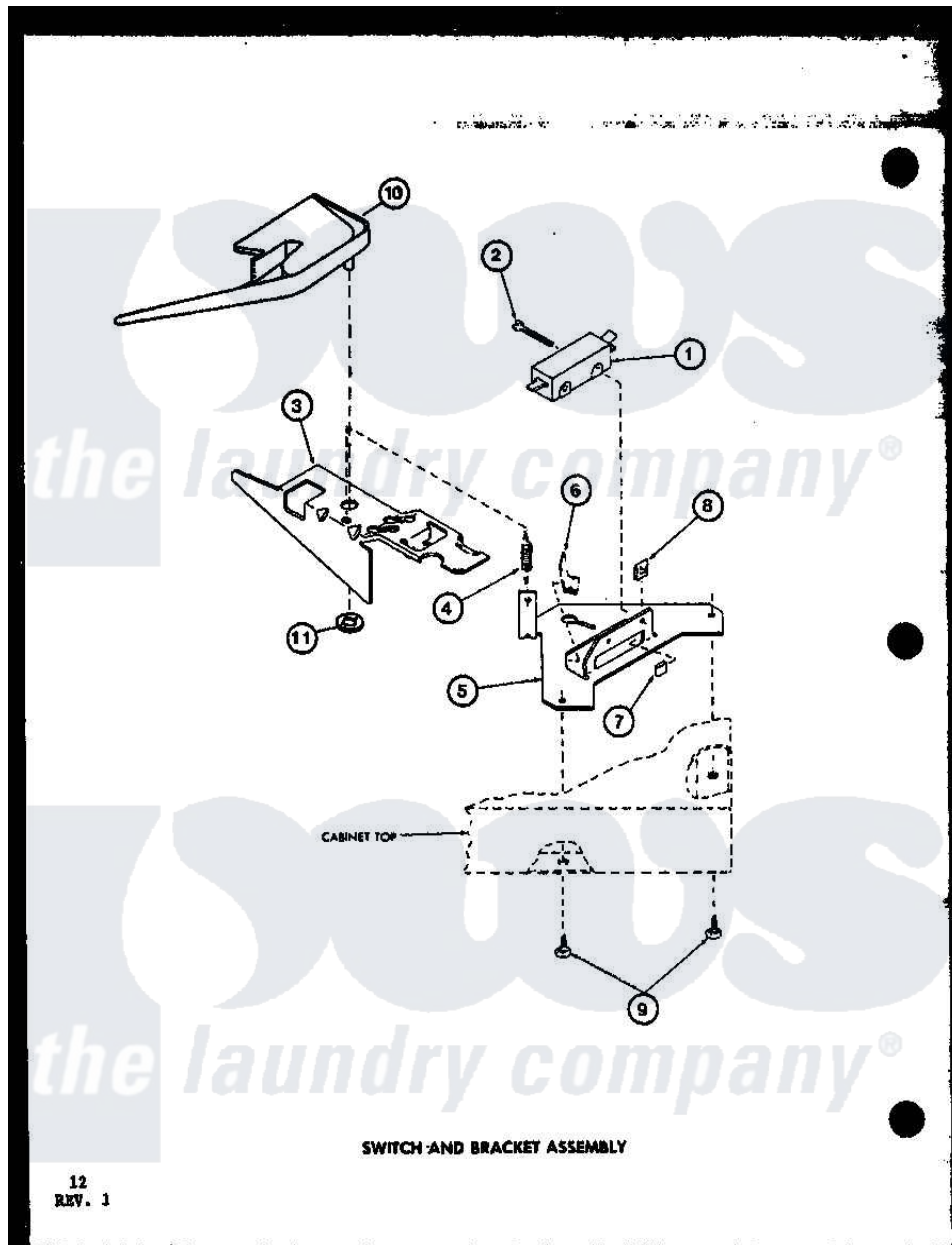

Amana LWD450 (BOM: P7762106W W) 10 - SWITCH AND BRACKET ASSY

Amana [Residential Amana LWD450 \(BOM: P7762106W W\) Washer Parts](#) Parts Diagram 10 - SWITCH AND BRACKET ASSY

[Click on the part number to view part](#)

Item	Original Part Number	Replaced By	Status	Part Description
1	R0602507	27612		Switch, Lid
2	R0600011		Not Available	SCREW
3	R0605504	27602		Lever, Out-Of-Bal Switch
4	R0605506		Not Available	SPRING
5	R0605505		Not Available	BRACKET
6	R0601503		Not Available	U-CLIP
7	R0601504	27610		Clip, U
8	R0601006		Not Available	NUT
9	R0600012	489464		Screw
10	R0605671		Not Available	SWITCH SHIELD
11	R0601032	29043		Nut, Push