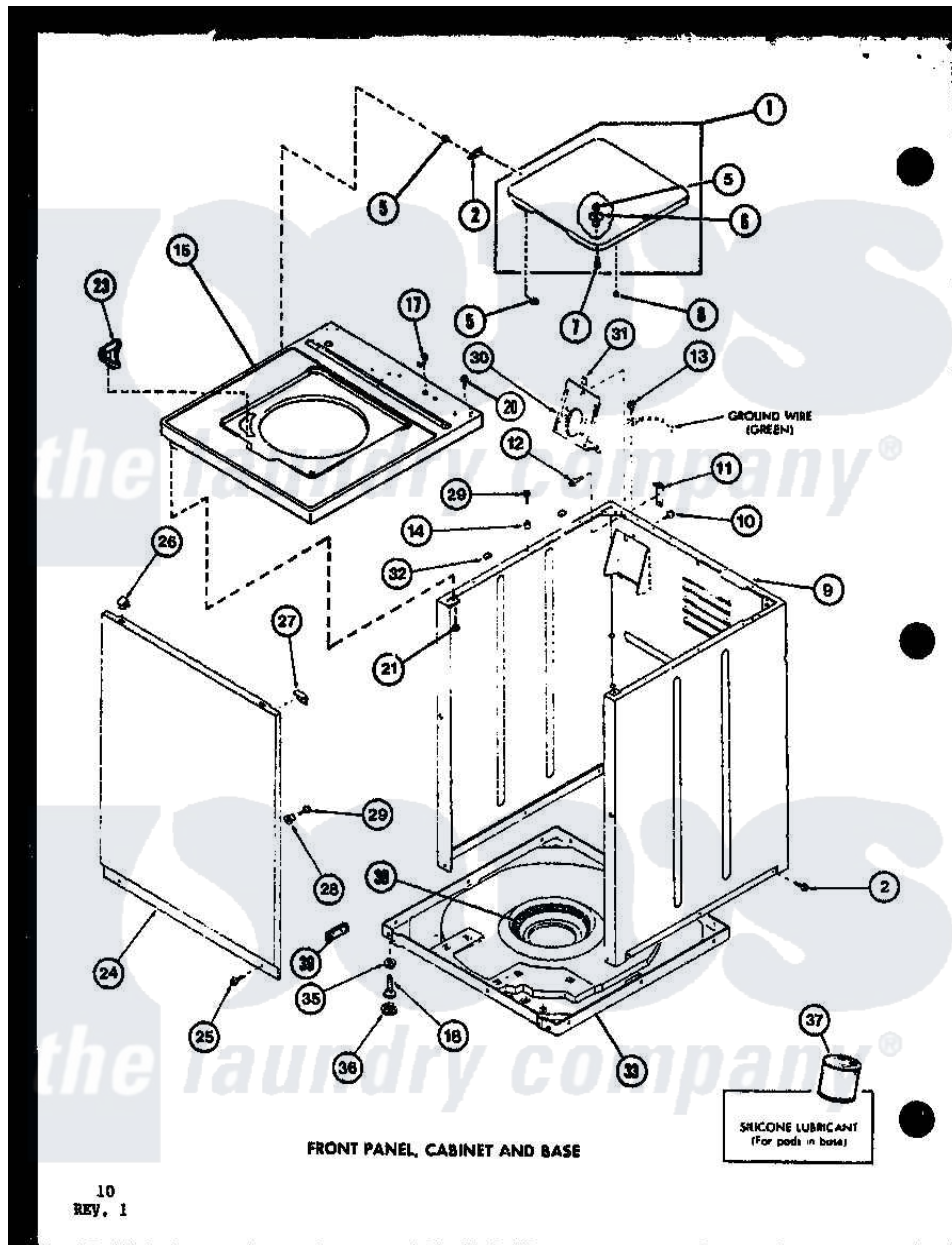

Amana LWD450 (BOM: P7762108W W) 01 - FRONT PANEL

Amana Residential Amana LWD450 (BOM: P7762108W W) Washer Parts Parts Diagram 01 - FRONT PANEL

Click on the part number to view part

Item	Original Part Number	Replaced By	Status	Part Description
1	R0603147		Not Available	LID "W"
"	R0603146		Not Available	LID "L"
2	R0605695		Not Available	HINGE
5	R0603579	<a href="#">27625</a>		Bushing
6	<a href="#">R0603504</a>			Actuator, Door Switch
7	R0600008	<a href="#">26769</a>		Assembly, Screw And Washer
8	R0606501	<a href="#">40038001</a>		Bumper
9	R0603115	<a href="#">38612WP</a>		Kit-Service
"	R0603090	<a href="#">38612LP</a>		Kit Service Cabinet
10	R0600009		Not Available	SCREW
11	R0605528	<a href="#">Y27103</a>		Hinge, Hold-Down Lug
12	R0600032	<a href="#">3390631</a>		Screw, 10-16 X 3/8
13	R0600033	<a href="#">489464</a>		Screw
14	R0603524	<a href="#">505187</a>		Locator, Panel
15	R0603559		Not Available	TOP, W/BLEACH DESP
"	R0603142	<a href="#">32808LP</a>		Assembly Top And Carton