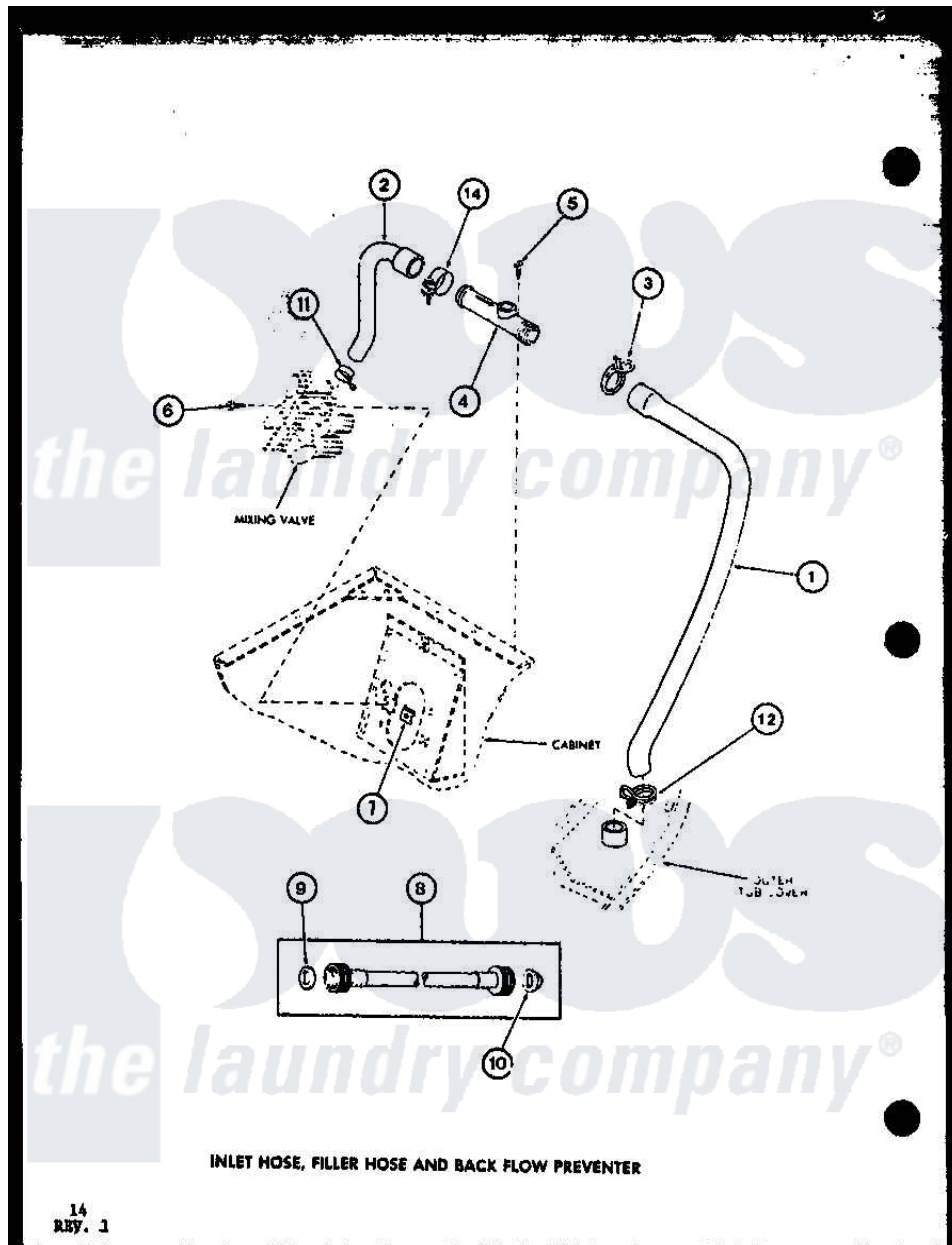

Amana LWD450 (BOM: P7762108W W) 02 - INLET HOSE

Amana Residential Amana LWD450 (BOM: P7762108W W) Washer Parts Parts Diagram 02 - INLET HOSE
 Click on the part number to view part

Item	Original Part Number	Replaced By	Status	Part Description
1	R0606548	31140		Hose, Water Inlet
2	R0606503	27183		Hose, Mixing Valve
3	R0601541	285655		Clamp, Hose
4	R0605507	34280		Assembly, Backflow Prevento
5	R0600004	W10116760		Screw
6	R0600009		Not Available	SCREW
7	R0601007	54038		NUt, Speed U-Type
8	R0606504	202860		Inlet Hose Assembly
9	R0600505	Y013783		Washer, Inlet Hose
10	R0600504	22002960		Strainer, Washer Inlet
11	R0601505	285655		Clamp, Hose
12	R0601542	29210		Hose Clamp
14	R0601505	285655		Clamp, Hose