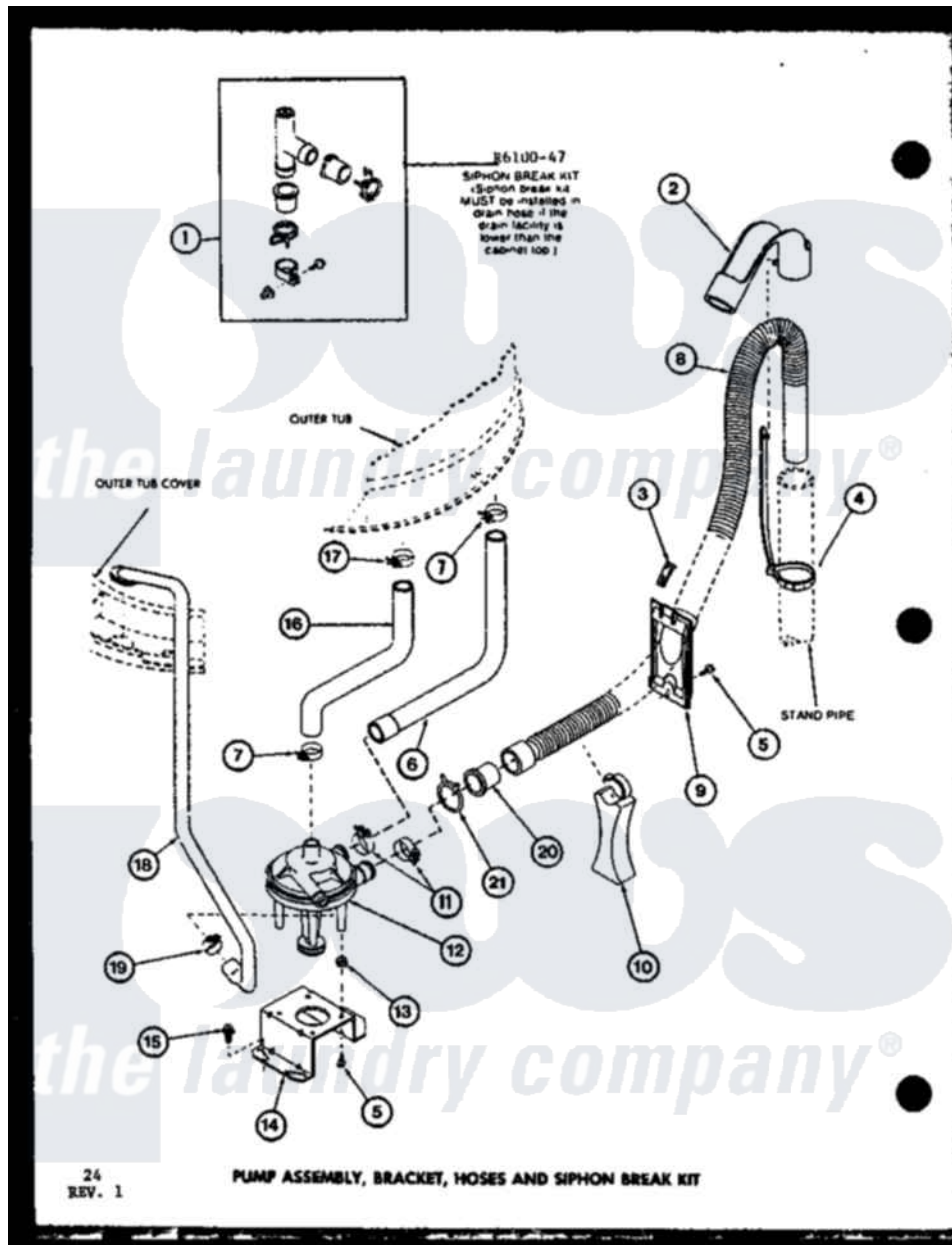

Amana LWD450 (BOM: P7762108W W) 09 - PUMP ASSY

Amana Residential Amana LWD450 (BOM: P7762108W W) Washer Parts Parts Diagram 09 - PUMP ASSY
 Click on the part number to view part

Item	Original Part Number	Replaced By	Status	Part Description
1	R0610047	76660		Break-Sphn
2	R0603546	22003814		Retainer, Drain Hose
3	R0601545		Not Available	CLIP, HOSE RETAINER
4	R0603548	8539404		Tie-Wire
5	R0600029	27001200		Screw
6	R0606514		Not Available	HOSE
7	R0601515	285655		Clamp, Hose
8	R0606547	39952		Hose- Drain
9	R0603544		Not Available	HOSE RETAINER
10	R0603547		Not Available	HOSE SUPPORT
11	R0601516	285655		Clamp, Hose
12	R0610501	31968		Assembly, Pump NA
13	R0601014	31098		Screw, 10-10 5/8 Unslot
14	R0605524	27105		Bracket, Pump Mounting
15	R0600098	27001200		Screw
16	R0606513		Not Available	HOSE

17	R0601505	285655	Clamp, Hose
18	R0606512		RECIRCULATING HOSE
19	R0601517	285655	Clamp, Hose
20	R0603545		HOSE ADAPTER
21	R0601544		HOSE CLAMP