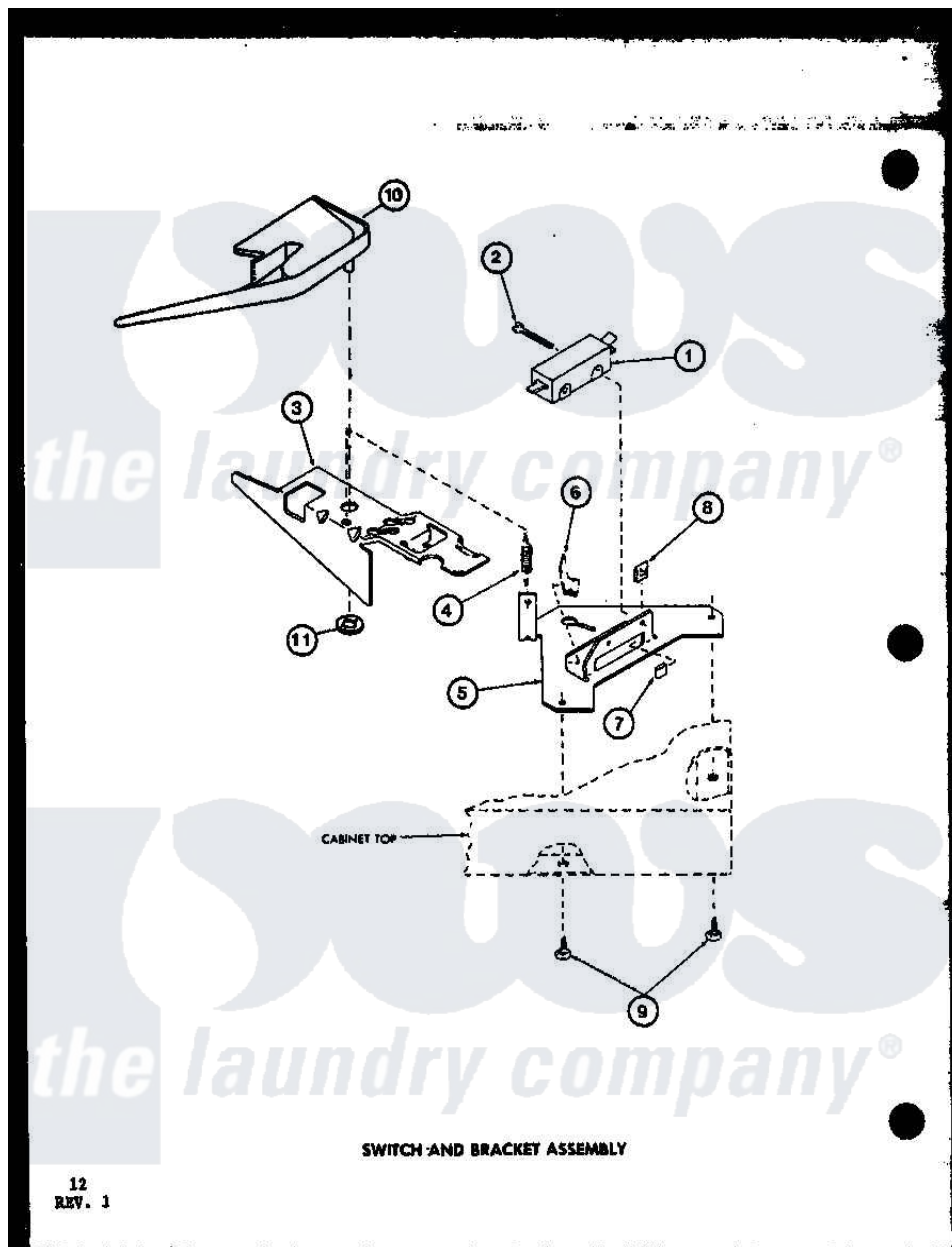

Amana LWD450 (BOM: P7762108W W) 10 - SWITCH AND BRACKET ASSY

SWITCH AND BRACKET ASSEMBLY

12  
REV. 1

Amana [Residential Amana LWD450 \(BOM: P7762108W W\) Washer Parts](#) Parts Diagram 10 - SWITCH AND BRACKET ASSY

[Click on the part number to view part](#)

Item	Original Part Number	Replaced By	Status	Part Description
1	R0602507	<a href="#">27612</a>		Switch, Lid
2	R0600011		Not Available	SCREW
3	R0605504	<a href="#">27602</a>		Lever, Out-Of-Bal Switch
4	R0605506		Not Available	SPRING
5	R0605505		Not Available	BRACKET
6	R0601503		Not Available	U-CLIP
7	R0601504	<a href="#">27610</a>		Clip, U
8	R0601006		Not Available	NUT
9	R0600012	<a href="#">489464</a>		Screw
10	R0605671		Not Available	SWITCH SHIELD
11	R0601032	<a href="#">29043</a>		Nut, Push