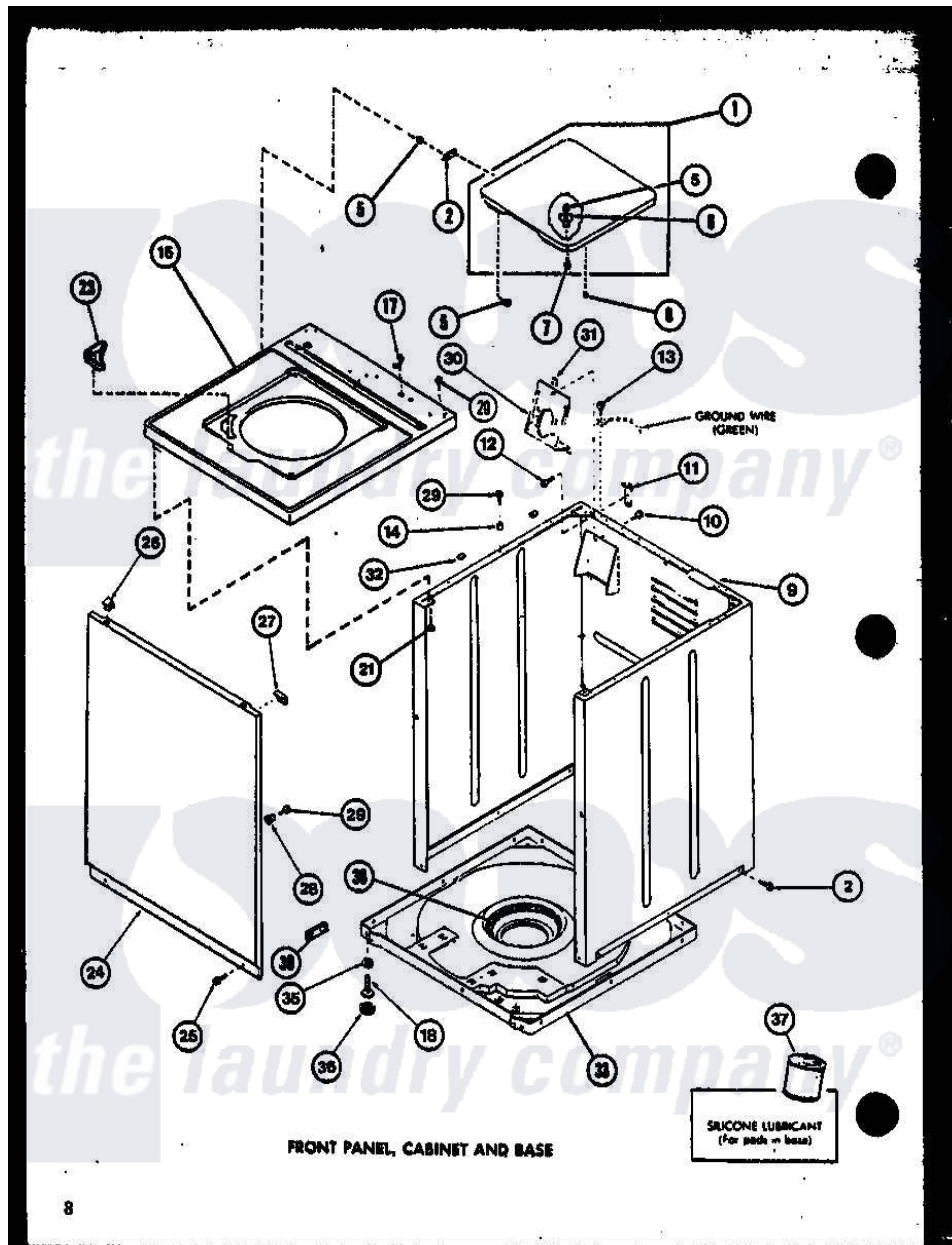

Amana LWD450 (BOM: P7762129W W) 01 - FRONT PANEL

Amana Residential Amana LWD450 (BOM: P7762129W W) Washer Parts Parts Diagram 01 - FRONT PANEL

Click on the part number to view part

Item	Original Part Number	Replaced By	Status	Part Description
1	R0603146		Not Available	LID "L"
"	R0603147		Not Available	LID "W"
2	R0605695		Not Available	HINGE
5	R0603579	<a href="#">27625</a>		Bushing
6	<a href="#">R0603504</a>			Actuator, Door Switch
7	R0600008	<a href="#">26769</a>		Assembly, Screw And Washer
8	R0606501	<a href="#">40038001</a>		Bumper
9	R0603115	<a href="#">38612WP</a>		Kit-Service
"	R0603090	<a href="#">38612LP</a>		Kit Service Cabinet
10	R0600009		Not Available	SCREW
11	R0605528	<a href="#">Y27103</a>		Hinge, Hold-Down Lug
12	R0600032	<a href="#">3390631</a>		Screw, 10-16 X 3/8
13	R0600033	<a href="#">489464</a>		Screw
14	R0603524	<a href="#">505187</a>		Locator, Panel
15	R0603559		Not Available	TOP, W/BLEACH DESP
"	R0603142	<a href="#">32808LP</a>		Assembly Top And Carton