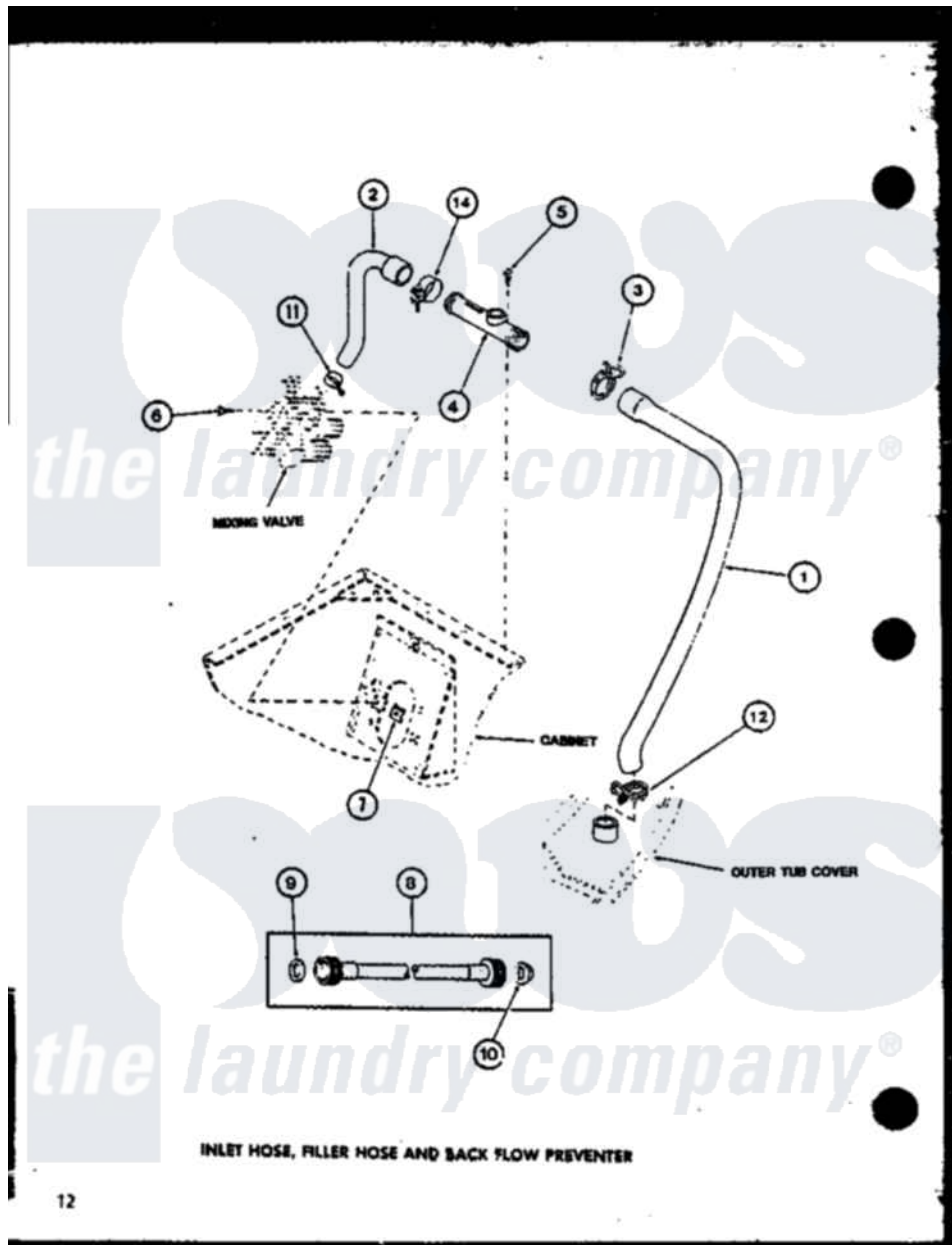

Amana LWD450 (BOM: P7762129W W) 02 - INLET HOSE

Amana Residential Amana LWD450 (BOM: P7762129W W) Washer Parts Parts Diagram 02 - INLET HOSE
 Click on the part number to view part

Item	Original Part Number	Replaced By	Status	Part Description
1	R0606548	31140		Hose, Water Inlet
2	R0606503	27183		Hose, Mixing Valve
3	R0601541	285655		Clamp, Hose
4	R0605507	34280		Assembly, Backflow Prevento
5	R0600004	W10116760		Screw
6	R0600009		Not Available	SCREW
7	R0601007	54038		NUt, Speed U-Type
8	R0606504	202860		Inlet Hose Assembly
9	R0600505	Y013783		Washer, Inlet Hose
10	R0600504	22002960		Strainer, Washer Inlet
11	R0601505	285655		Clamp, Hose
12	R0601542	29210		Hose Clamp
14	R0601505	285655		Clamp, Hose