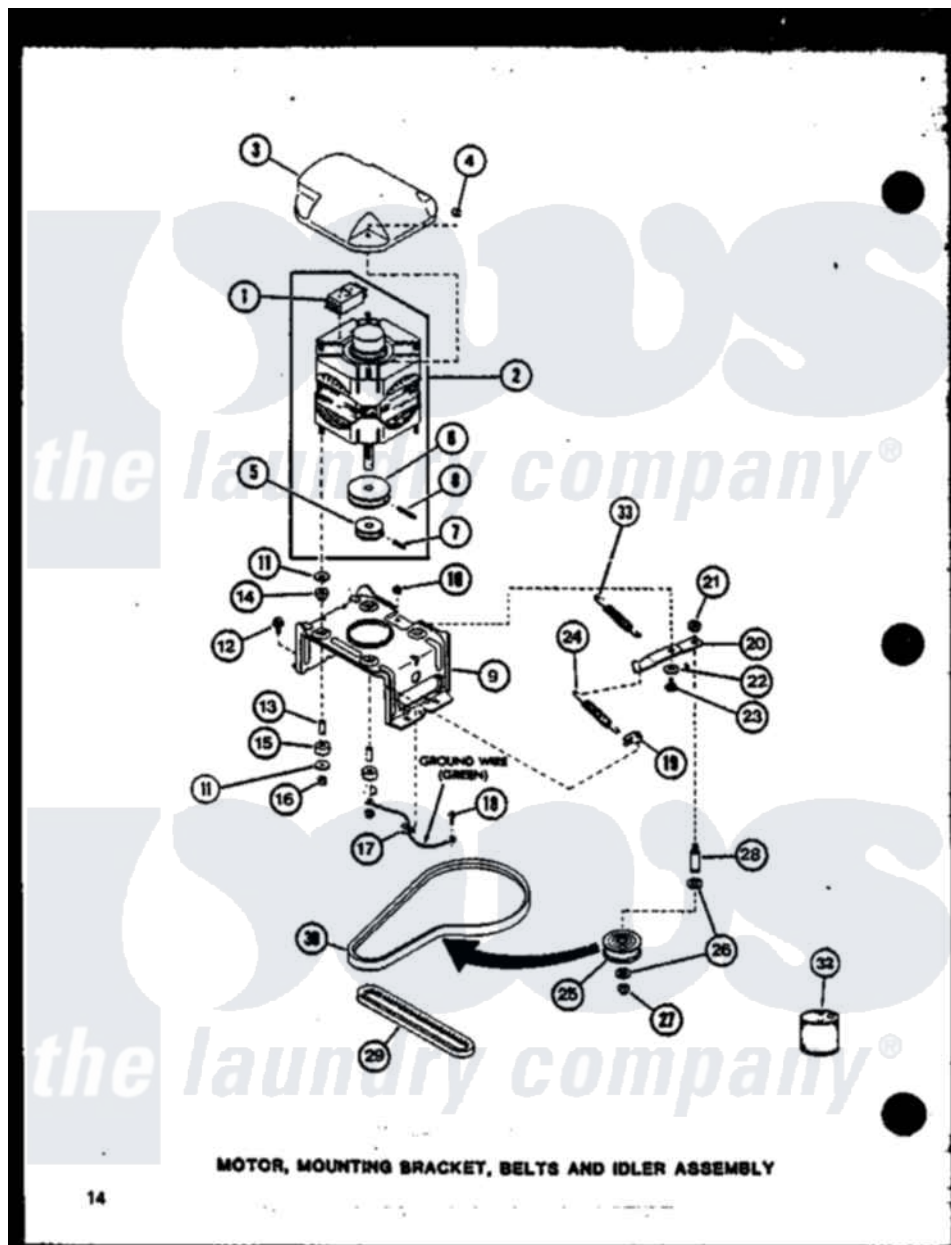

Amana LWD450 (BOM: P7762129W W) 04 - MOTOR

Amana Residential Amana LWD450 (BOM: P7762129W W) Washer Parts Parts Diagram 04 - MOTOR
 Click on the part number to view part

Item	Original Part Number	Replaced By	Status	Part Description
1	R0602508		Not Available	24139 SWITCH
"	R0602510		Not Available	MOTOR SWITCH
2	R0607001	27179P		Motor-Drive
3	R0603011	27136		Shield, Motor
4	R0601008	27201		Locknut
5	R0609501		Not Available	PULLEY, MOTOR
6	R0609502		Not Available	PULLEY, MOTOR
7	R0601508	10416		Pin, Roll
8	R0601509		Not Available	ROLL PIN
9	R0605514		Not Available	MOTOR MTG BRACKET
11	R0601011	27001225		Nut, Jam Mid Lock 1/4-20
"	R0600510		Not Available	WASHER
12	R0600098	27001200		Screw
13	R0603511		Not Available	SPACER
14	R0606509		Not Available	RUBBER MTG
15	R0606510		Not Available	RUBBER MTG

16	YR0601010	23604	Nut, Hex 10-32 Lock
17	R0601507	B5733302	Clip, Ground
18	R0600017	Not Available	SCREW
19	R0601539	28849	Clip, Spring
20	R0605684	40041002	Lever, Idler
21	R0601031	358160	Nut
22	R0600506	40054701	Washer
23	R0600016	40038901	Screw, 1/4-20
24	R0605539	37366	Spring, Idler
25	R0609508	Not Available	PULLEY, IDLER
26	R0600552	Y29443	Washer, Felt
27	R0601527	23748	Ring, Retaining
28	R0605538	28802	Shaft, Idler
29	R0606507	27155	Belt, Pump
30	R0606539	28808	Belt, Agitate And Spin
31	R0600526	52549	Washer, 501 ID X3/4 Odx
32	R0608001	27243P	Oil, CW Transmission F-
33	R0605683	Not Available	SPRING, HELPER