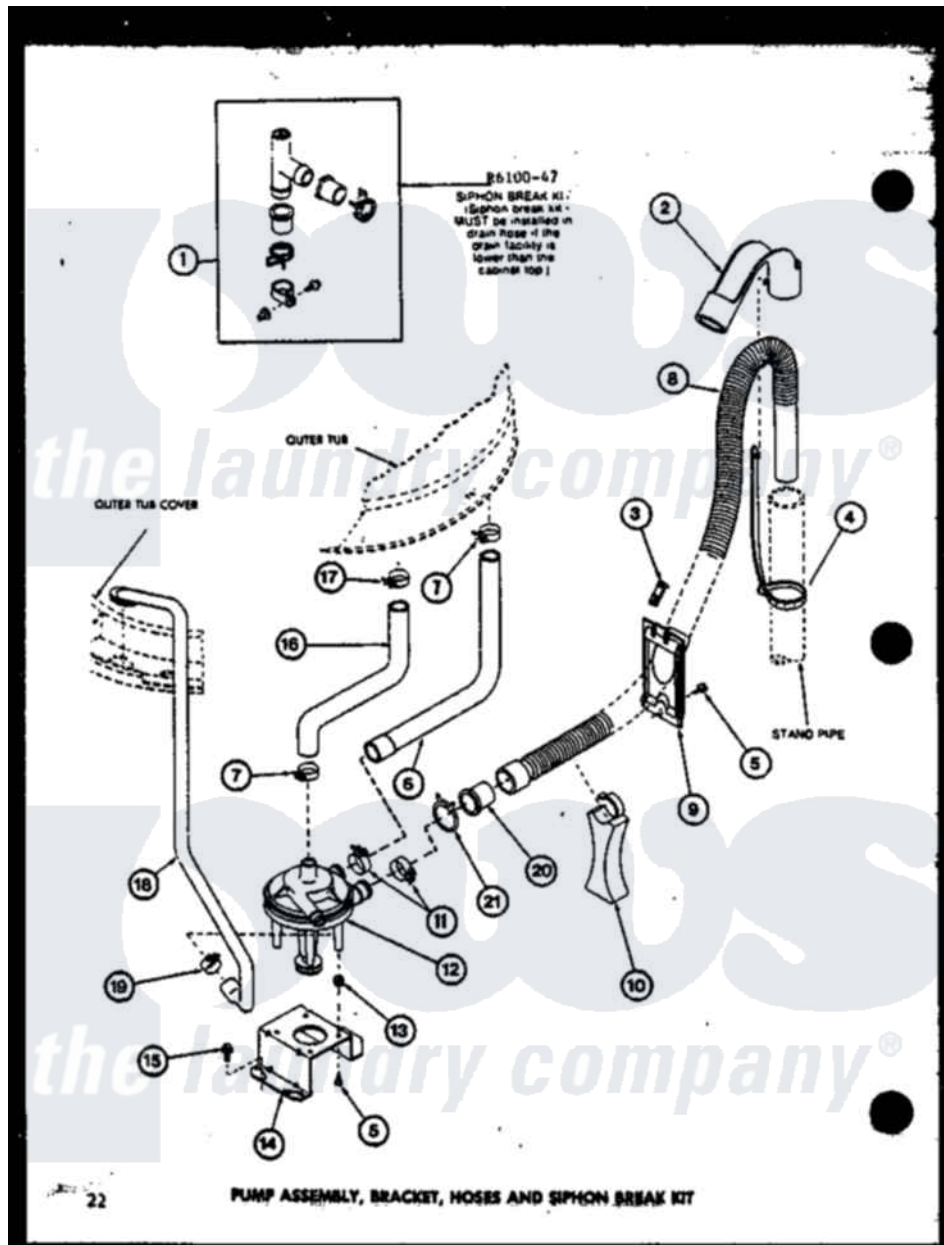

Amana LWD450 (BOM: P7762129W W) 09 - PUMP ASSY

Amana Residential Amana LWD450 (BOM: P7762129W W) Washer Parts Parts Diagram 09 - PUMP ASSY
 Click on the part number to view part

Item	Original Part Number	Replaced By	Status	Part Description
1	R0610047	76660		Break-Sphn
2	R0603546	22003814		Retainer, Drain Hose
3	R0601545		Not Available	CLIP, HOSE RETAINER
4	R0603548	8539404		Tie-Wire
5	R0600029	27001200		Screw
6	R0606514		Not Available	HOSE
7	R0601515	285655		Clamp, Hose
8	R0606547	39952		Hose- Drain
9	R0603544		Not Available	HOSE RETAINER
10	R0603547		Not Available	HOSE SUPPORT
11	R0601516	285655		Clamp, Hose
12	R0610501	31968		Assembly, Pump NA
13	R0601014	31098		Screw, 10-10 5/8 Unslot
14	R0605524	27105		Bracket, Pump Mounting
15	R0600098	27001200		Screw
16	R0606513		Not Available	HOSE

17	R0601505	285655	Clamp, Hose
18	R0606512		RECIRCULATING HOSE
19	R0601517	285655	Clamp, Hose
20	R0603545		HOSE ADAPTER
21	R0601544		HOSE CLAMP