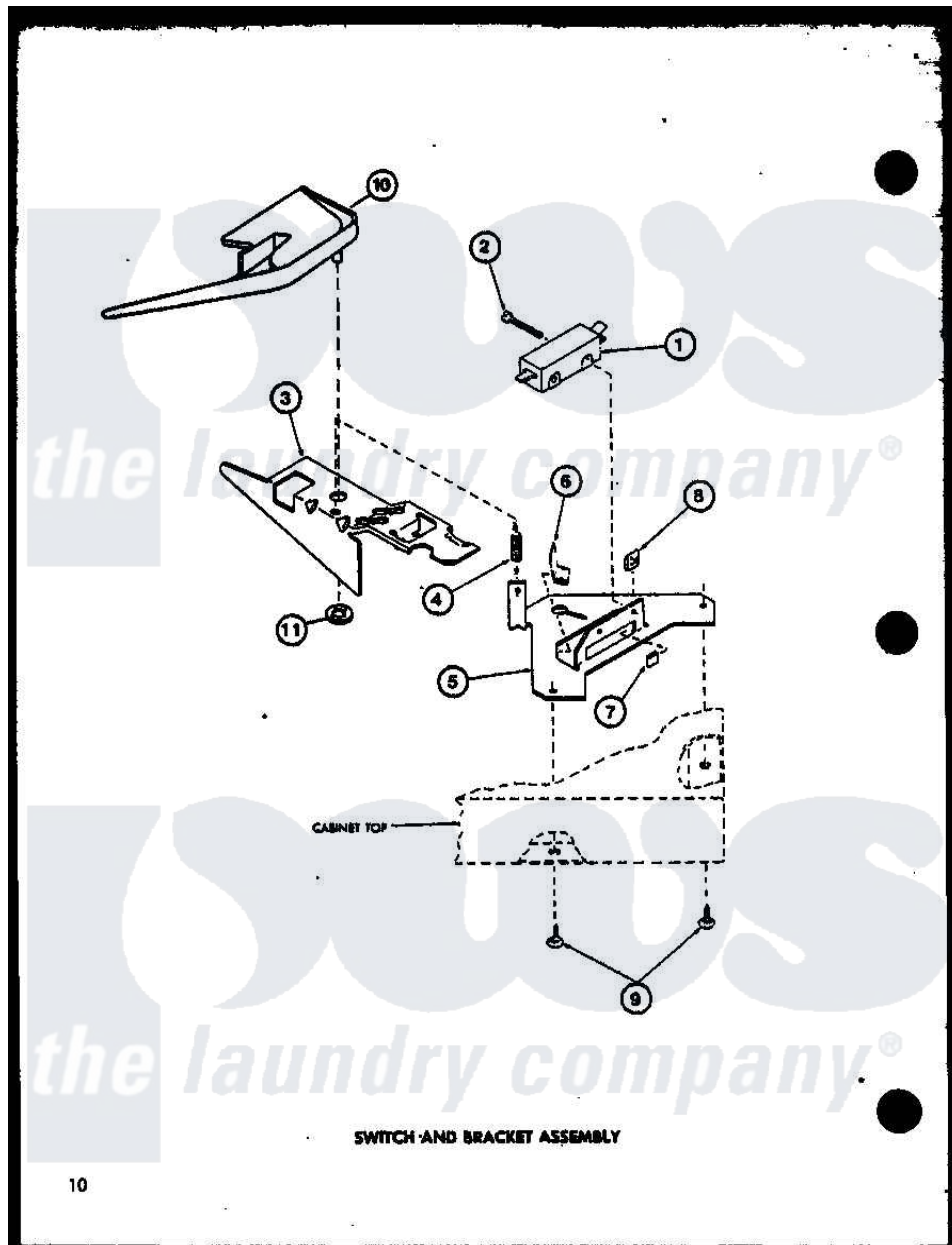

Amana LWD450 (BOM: P7762129W W) 10 - SWITCH AND BRACKET ASSY

Amana Residential Amana LWD450 (BOM: P7762129W W) Washer Parts Parts Diagram 10 - SWITCH AND BRACKET ASSY

Click on the part number to view part

Item	Original Part Number	Replaced By	Status	Part Description
1	R0602507	27612		Switch, Lid
2	R0600011		Not Available	SCREW
3	R0605504	27602		Lever, Out-Of-Bal Switch
4	R0605506		Not Available	SPRING
5	R0605505		Not Available	BRACKET
6	R0601503		Not Available	U-CLIP
7	R0601504	27610		Clip, U
8	R0601006		Not Available	NUT
9	R0600012	489464		Screw
10	R0605671		Not Available	SWITCH SHIELD
11	R0601032	29043		Nut, Push
NI	R0603601		Not Available	ENCLOSURE, LID SWITCH