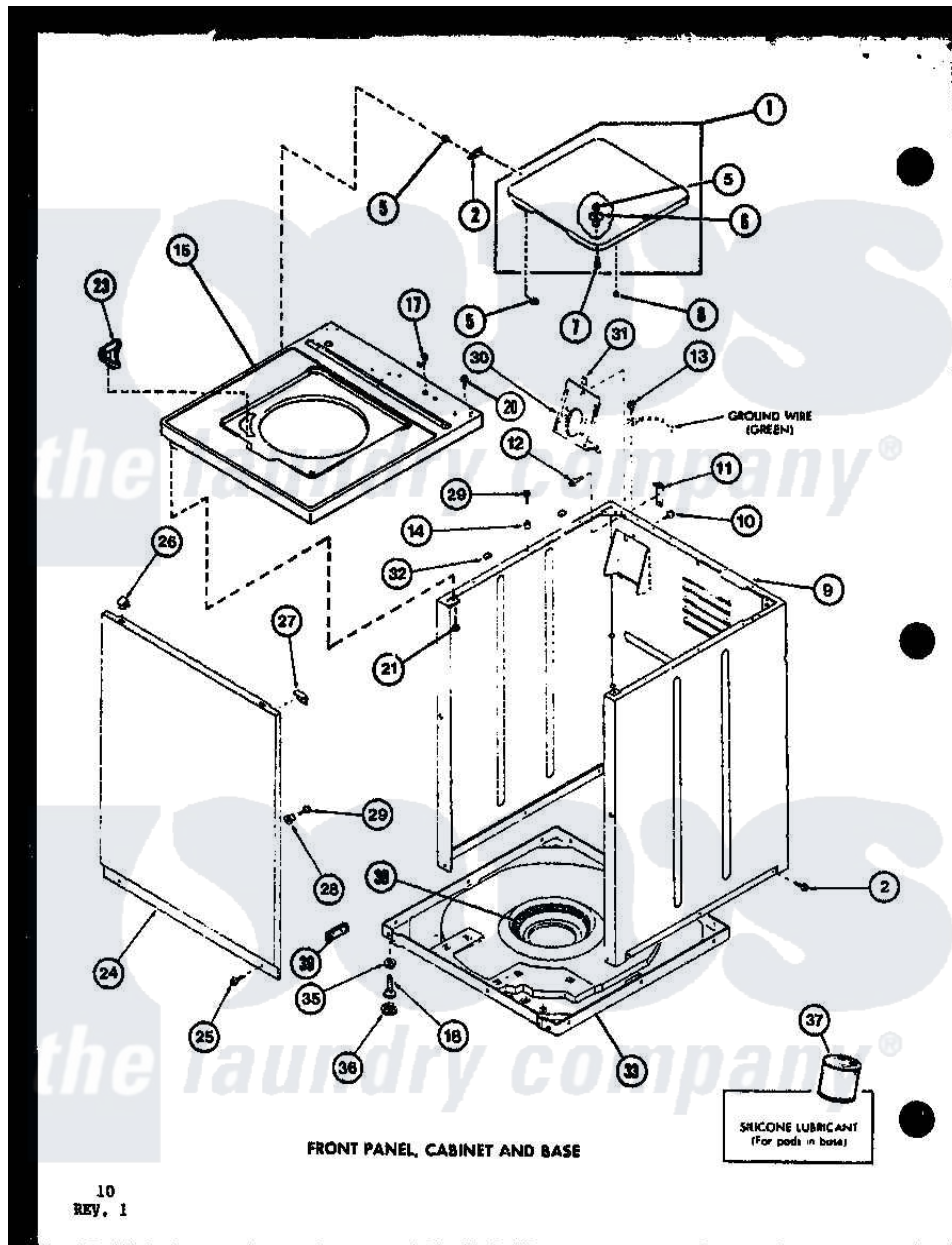

Amana LWD453 (BOM: P7762117W W) 01 - FRONT PANEL

Amana Residential Amana LWD453 (BOM: P7762117W W) Washer Parts Parts Diagram 01 - FRONT PANEL

Click on the part number to view part

Item	Original Part Number	Replaced By	Status	Part Description
1	R0603147		Not Available	LID "W"
"	R0603146		Not Available	LID "L"
2	R0605695		Not Available	HINGE
5	R0603579	27625		Bushing
6	R0603504			Actuator, Door Switch
7	R0600008	26769		Assembly, Screw And Washer
8	R0606501	40038001		Bumper
9	R0603115	38612WP		Kit-Service
"	R0603090	38612LP		Kit Service Cabinet
10	R0600009		Not Available	SCREW
11	R0605528	Y27103		Hinge, Hold-Down Lug
12	R0600032	3390631		Screw, 10-16 X 3/8
13	R0600033	489464		Screw
14	R0603524	505187		Locator, Panel
15	R0603559		Not Available	TOP, W/BLEACH DESP
"	R0603142	32808LP		Assembly Top And Carton

"	R0603143	32808WP	Assembly Top And Carton
17	R0601502	211881	Grommet, Cord Part Not Used-Gas Models Only
18	R0600030	22003428	Leg, Adjustable
20	R0600040		Not Available SCREW
21	R0600096		Not Available SCREW
23	R0603503		Not Available BLEACH DISPENSER
24	R0603116	32708WP	Panel Front
"	R0603052	32708LP	Panel, Front
25	R0600029	27001200	Screw
26	R0601520	22001650	Fastener, Spring
27	R0603526		Not Available PROTECTOR
28	R0603525		Not Available LOCATER LUG
29	R0600031	Y014874	Screw, Idler Arm And Sleeve
30	R0605527	39407	Bracket, Valve
31	R0601007	54038	NUt, Speed U-Type
32	R0606519	Y56128	Pad, Bumper
33	R0603107	31653P	Assembly, Base-Complete-G90
35	R0601016	40038101	Nut, Leg
36	R0606518	40016001	Foot, Rubber
37	R0608002	26594P	Grease, Silicone - 2 Oz Tube
38	R0610052		Not Available SNUBBER PAD
39	R0608012	511637P	Adh Dow 737 Clr 3 Oz Tube