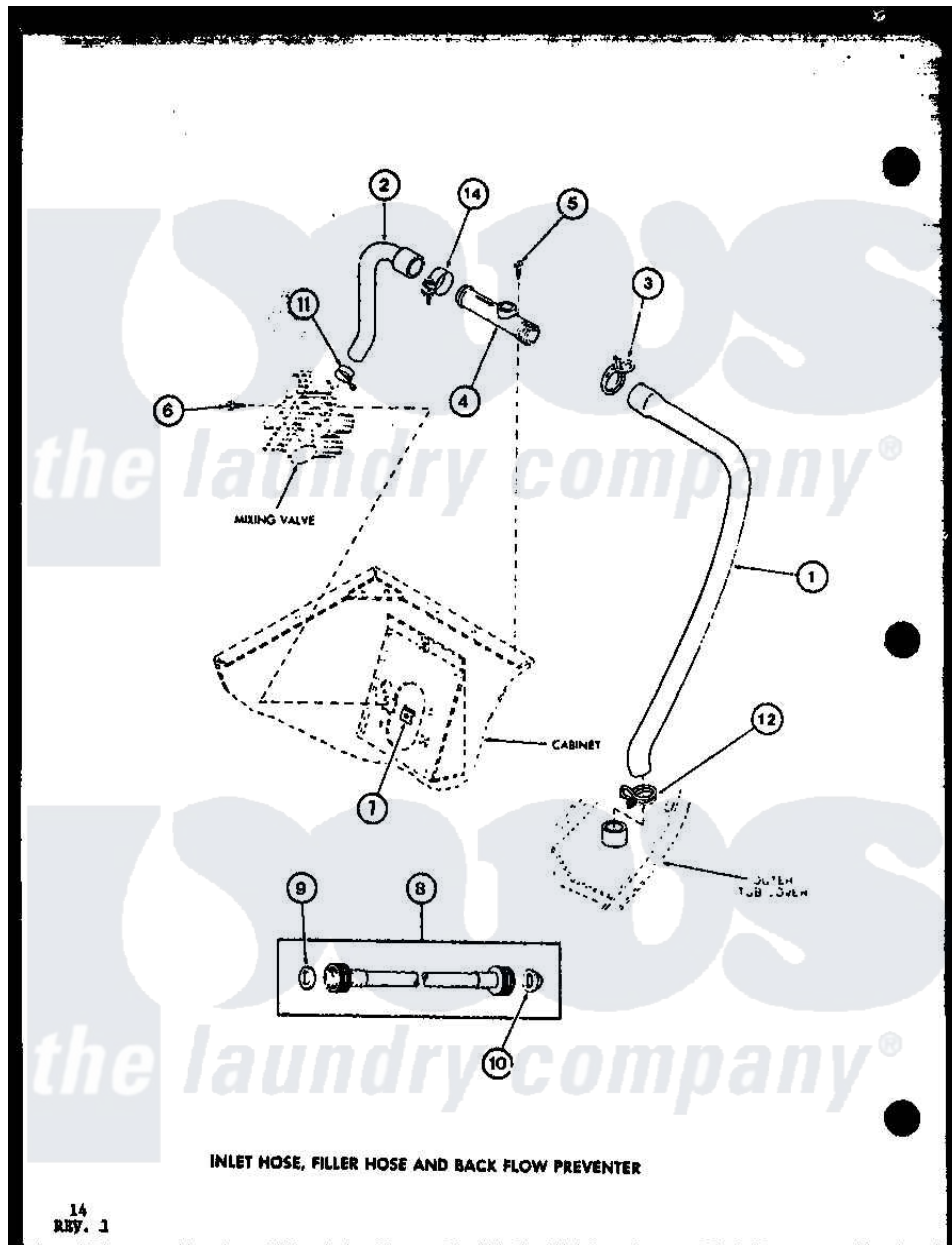

Amana LWD453 (BOM: P7762117W W) 02 - INLET HOSE

Amana Residential Amana LWD453 (BOM: P7762117W W) Washer Parts Parts Diagram 02 - INLET HOSE
 Click on the part number to view part

| Item | Original Part Number | Replaced By | Status | Part Description |
|------|----------------------|---------------------------|---------------|-----------------------------|
| 1 | R0606548 | 31140 | | Hose, Water Inlet |
| 2 | R0606503 | 27183 | | Hose, Mixing Valve |
| 3 | R0601541 | 285655 | | Clamp, Hose |
| 4 | R0605507 | 34280 | | Assembly, Backflow Prevento |
| 5 | R0600004 | W10116760 | | Screw |
| 6 | R0600009 | | Not Available | SCREW |
| 7 | R0601007 | 54038 | | NUt, Speed U-Type |
| 8 | R0606504 | 202860 | | Inlet Hose Assembly |
| 9 | R0600505 | Y013783 | | Washer, Inlet Hose |
| 10 | R0600504 | 22002960 | | Strainer, Washer Inlet |
| 11 | R0601505 | 285655 | | Clamp, Hose |
| 12 | R0601542 | 29210 | | Hose Clamp |
| 14 | R0601505 | 285655 | | Clamp, Hose |