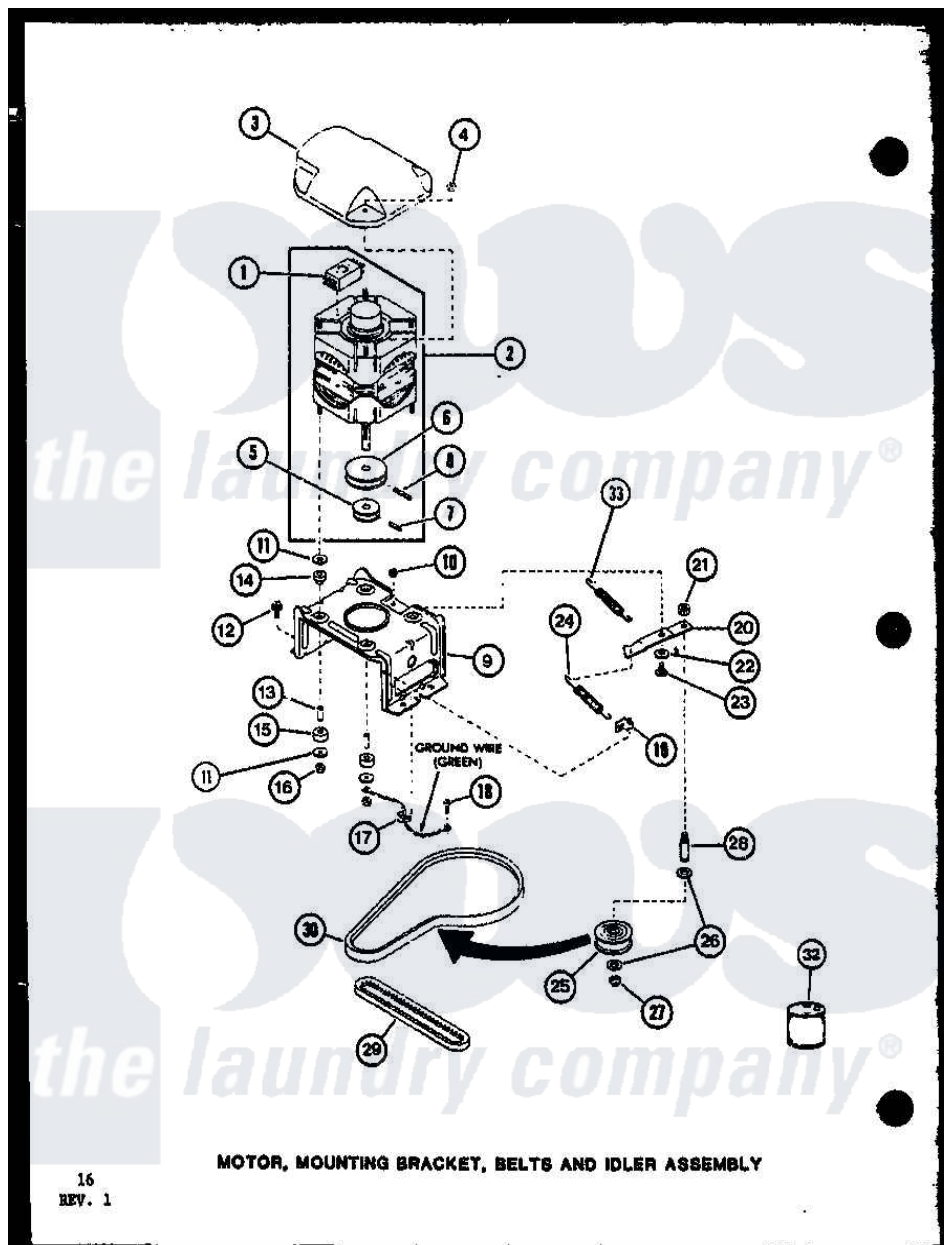

Amana LWD453 (BOM: P7762117W W) 04 - MOTOR

Amana Residential Amana LWD453 (BOM: P7762117W W) Washer Parts Parts Diagram 04 - MOTOR
 Click on the part number to view part

Item	Original Part Number	Replaced By	Status	Part Description
1	R0602508		Not Available	24139 SWITCH
"	R0602510		Not Available	MOTOR SWITCH
2	R0607001	27179P		Motor-Drive
3	R0603011	27136		Shield, Motor
4	R0601008	27201		Locknut
5	R0609501		Not Available	PULLEY, MOTOR
6	R0609502		Not Available	PULLEY, MOTOR
7	R0601508	10416		Pin, Roll
8	R0601509		Not Available	ROLL PIN
9	R0605514		Not Available	MOTOR MTG BRACKET
10	R0601011	27001225		Nut, Jam Mid Lock 1/4-20
11	R0600510		Not Available	WASHER
12	R0600098	27001200		Screw
13	R0603511		Not Available	SPACER
14	R0606509		Not Available	RUBBER MTG
15	R0606510		Not Available	RUBBER MTG

16	YR0601010	23604	Nut, Hex 10-32 Lock
17	R0601507	B5733302	Clip, Ground
18	R0600017		Not Available SCREW
19	R0601539	28849	Clip, Spring
20	R0605684	40041002	Lever, Idler
21	R0601031	358160	Nut
22	R0600506	40054701	Washer
23	R0600016	40038901	Screw, 1/4-20
24	R0605539	37366	Spring, Idler
25	R0609508		Not Available PULLEY, IDLER
26	R0600552	Y29443	Washer, Felt
27	R0601527	23748	Ring, Retaining
28	R0605538	28802	Shaft, Idler
29	R0606507	27155	Belt, Pump
30	R0606539	28808	Belt, Agitate And Spin
31	R0600526	52549	Washer, 501 ID X3/4 Odx
32	R0608011		Not Available HI TEMP LUBE
33	R0605683		Not Available SPRING, HELPER