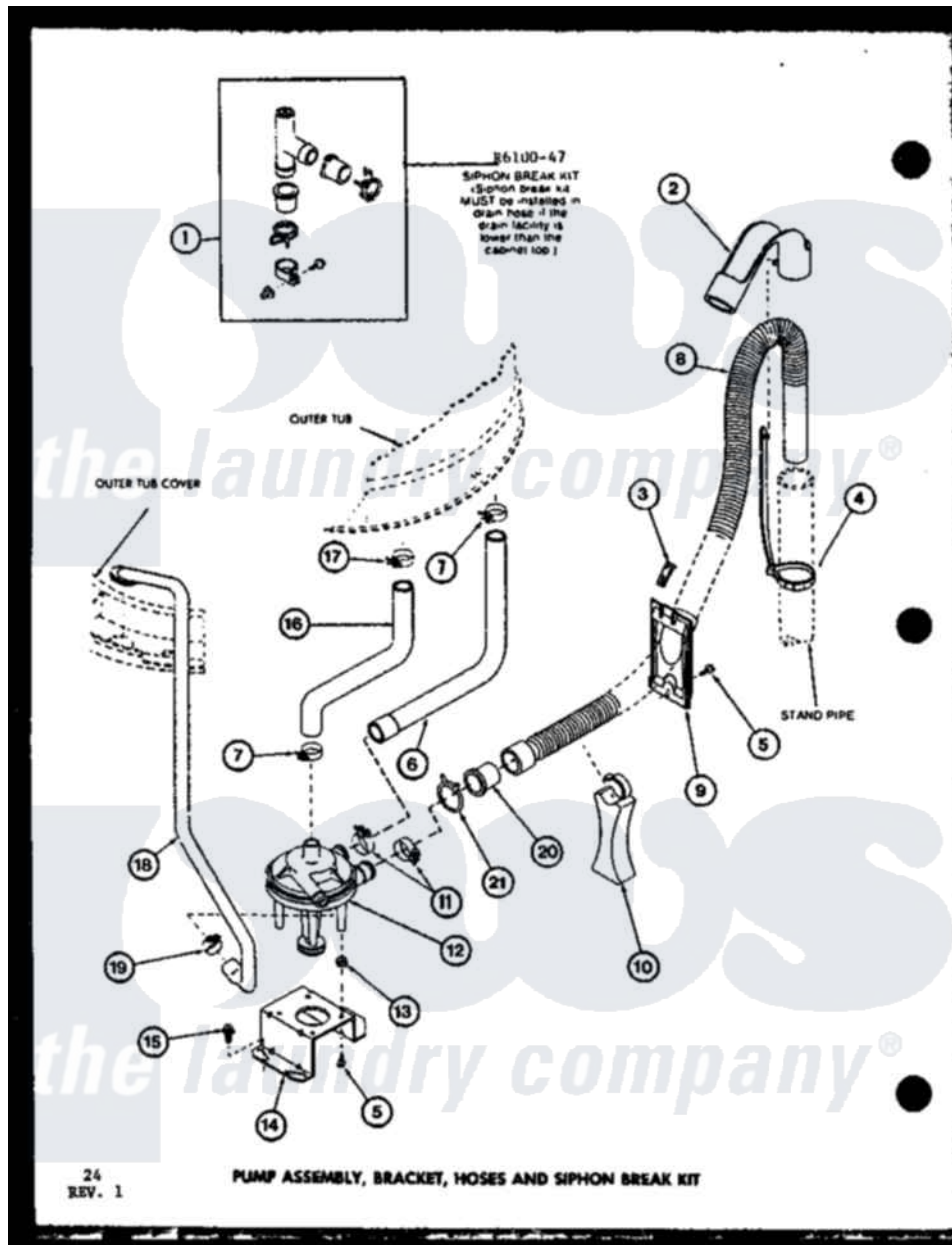

Amana LWD453 (BOM: P7762117W W) 09 - PUMP ASSY

Amana Residential Amana LWD453 (BOM: P7762117W W) Washer Parts Parts Diagram 09 - PUMP ASSY
 Click on the part number to view part

Item	Original Part Number	Replaced By	Status	Part Description
1	R0610047	76660		Break-Sphn
2	R0603546	22003814		Retainer, Drain Hose
3	R0601545		Not Available	CLIP, HOSE RETAINER
4	R0603548	8539404		Tie-Wire
5	R0600029	27001200		Screw
6	R0606514		Not Available	HOSE
7	R0601515	285655		Clamp, Hose
8	R0606547	39952		Hose- Drain
9	R0603544		Not Available	HOSE RETAINER
10	R0603547		Not Available	HOSE SUPPORT
11	R0601516	285655		Clamp, Hose
12	R0610501	31968		Assembly, Pump NA
13	R0601014	31098		Screw, 10-10 5/8 Unslot
14	R0605524	27105		Bracket, Pump Mounting
15	R0600098	27001200		Screw
16	R0606513		Not Available	HOSE

17	R0601505	285655	Clamp, Hose
18	R0606512		RECIRCULATING HOSE
19	R0601517	285655	Clamp, Hose
20	R0603545		HOSE ADAPTER
21	R0601544		HOSE CLAMP