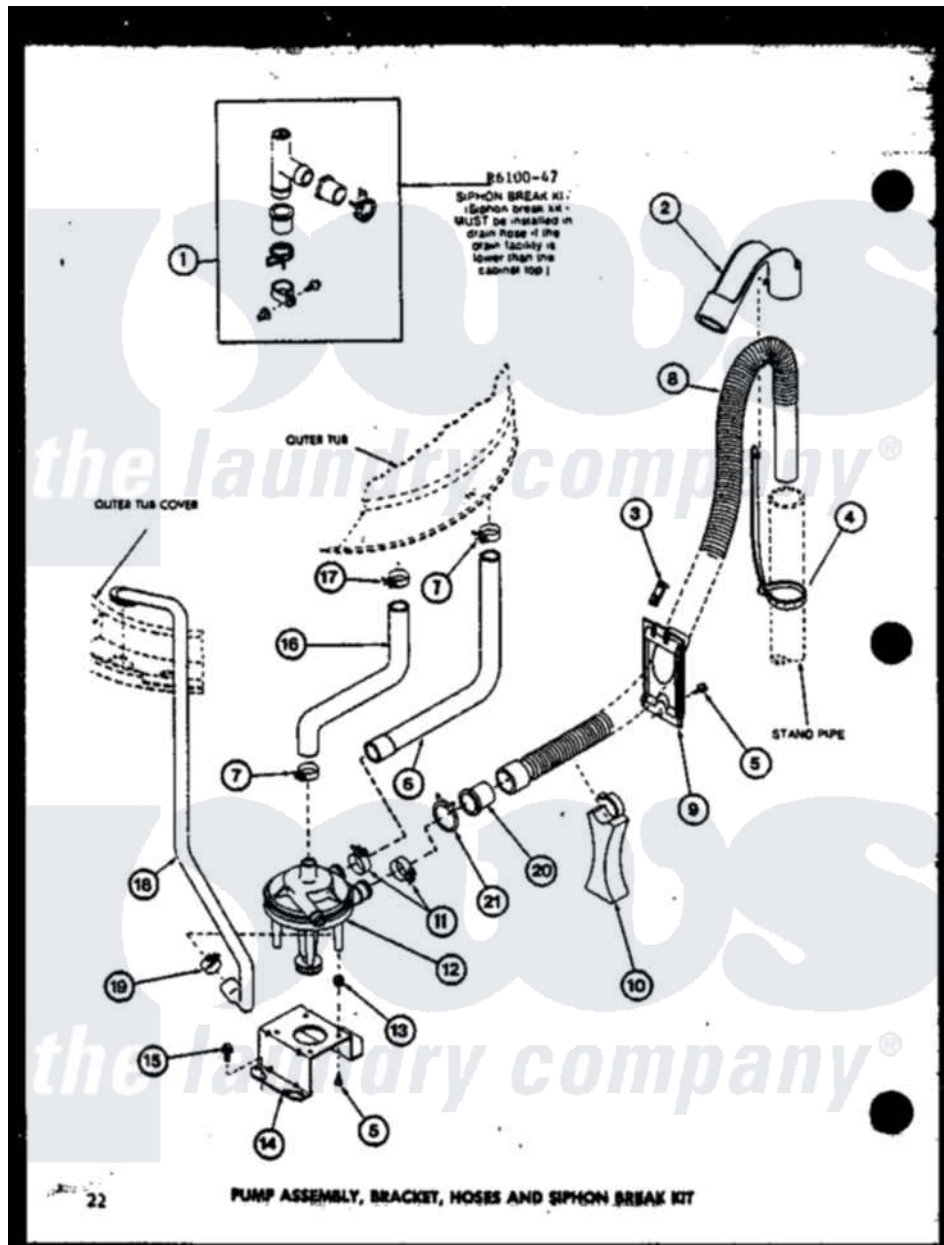

Amana LWD453 (BOM: P7762130W W) 09 - PUMP ASSY

Amana Residential Amana LWD453 (BOM: P7762130W W) Washer Parts Parts Diagram 09 - PUMP ASSY  
 Click on the part number to view part

Item	Original Part Number	Replaced By	Status	Part Description
1	R0610047	<a href="#">76660</a>		Break-Sphn
2	R0603546	<a href="#">22003814</a>		Retainer, Drain Hose
3	R0601545		Not Available	CLIP, HOSE RETAINER
4	R0603548	<a href="#">8539404</a>		Tie-Wire
5	R0600029	<a href="#">27001200</a>		Screw
6	R0606514		Not Available	HOSE
7	R0601515	<a href="#">285655</a>		Clamp, Hose
8	R0606547	<a href="#">39952</a>		Hose- Drai
9	R0603544		Not Available	HOSE RETAINER
10	R0603547		Not Available	HOSE SUPPORT
11	R0601516	<a href="#">285655</a>		Clamp, Hose
12	R0610501	<a href="#">31968</a>		Assembly, Pump NA
13	R0601014	<a href="#">31098</a>		Screw, 10-10 5/8 Unslot
14	R0605524	<a href="#">27105</a>		Bracket, Pump Mounting
15	R0600098	<a href="#">27001200</a>		Screw
16	R0606513		Not Available	HOSE

17	R0601505	<a href="#">285655</a>	Clamp, Hose
18	R0606512		RECIRCULATING HOSE
19	R0601517	<a href="#">285655</a>	Clamp, Hose
20	R0603545		HOSE ADAPTER
21	R0601544		HOSE CLAMP