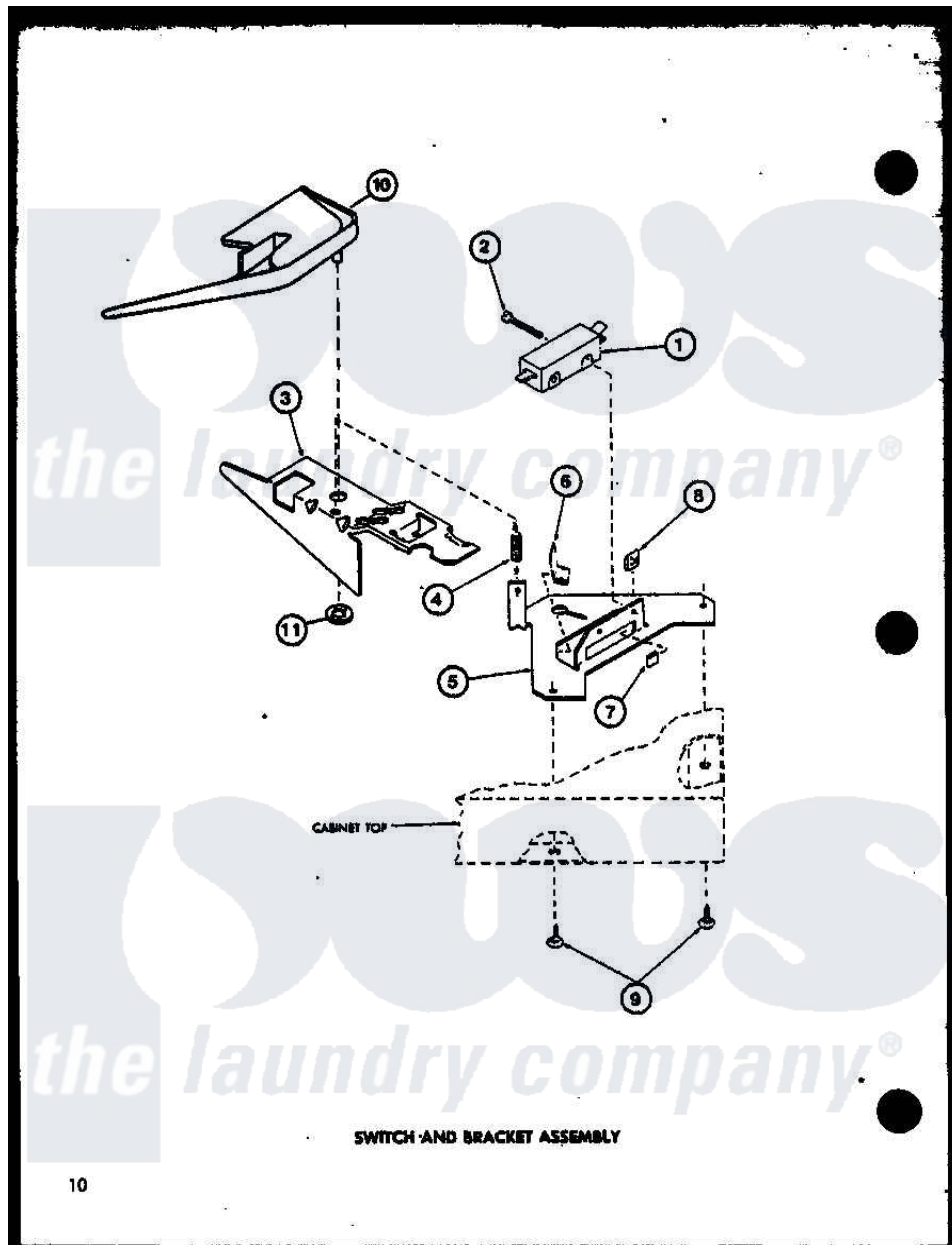

Amana LWD453 (BOM: P7762130W W) 10 - SWITCH AND BRACKET ASSY

Amana Residential Amana LWD453 (BOM: P7762130W W) Washer Parts Parts Diagram 10 - SWITCH AND BRACKET ASSY

Click on the part number to view part

Item	Original Part Number	Replaced By	Status	Part Description
1	R0602507	27612		Switch, Lid
2	R0600011		Not Available	SCREW
3	R0605504	27602		Lever, Out-Of-Bal Switch
4	R0605506		Not Available	SPRING
5	R0605505		Not Available	BRACKET
6	R0601503		Not Available	U-CLIP
7	R0601504	27610		Clip, U
8	R0601006		Not Available	NUT
9	R0600012	489464		Screw
10	R0605671		Not Available	SWITCH SHIELD
11	R0601032	29043		Nut, Push
NI	R0603601		Not Available	ENCLOSURE, LID SWITCH