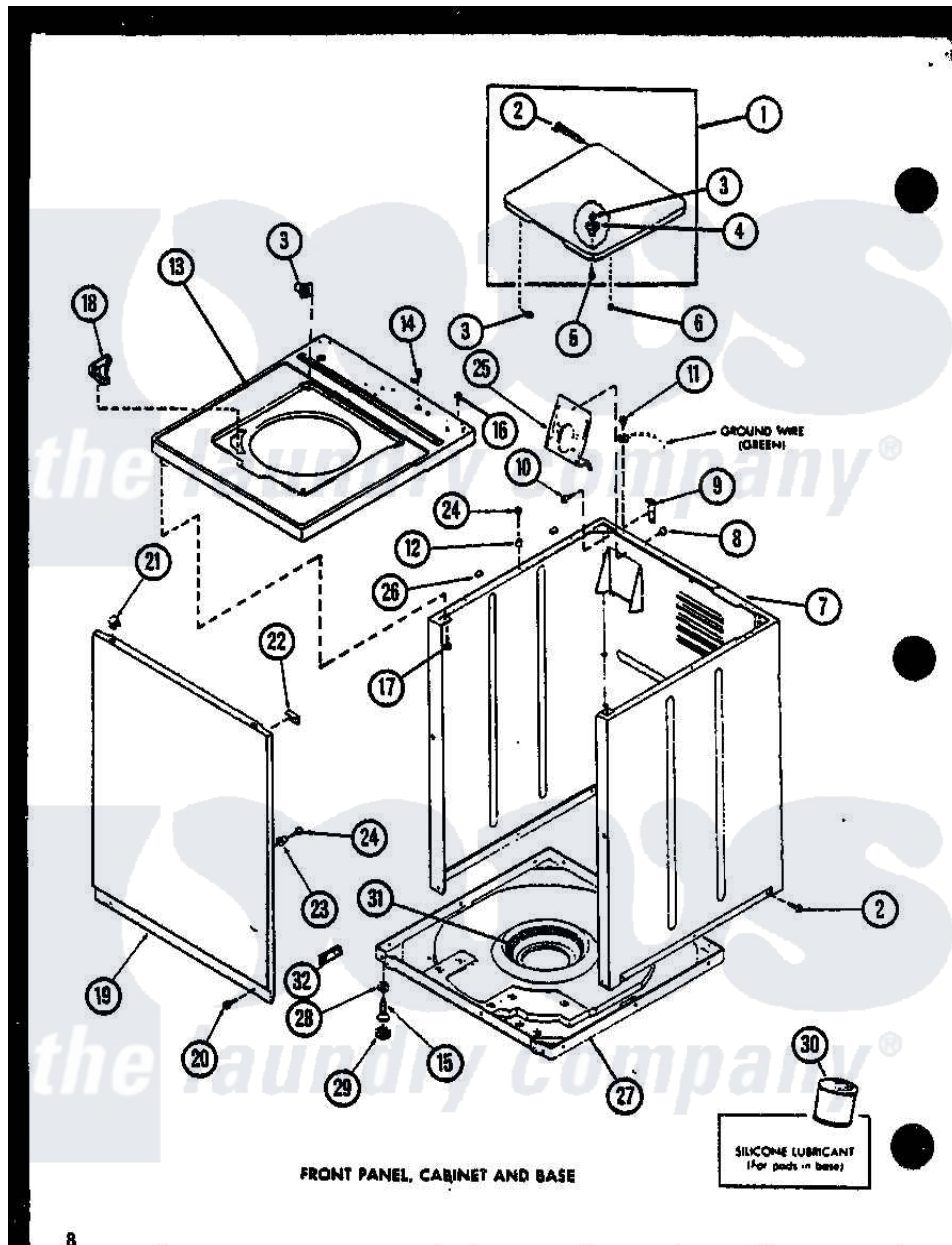

Amana LWD553 (BOM: P1110509W W) 01 - FRONT PANEL

Amana [Residential Amana LWD553 \(BOM: P1110509W W\) Washer Parts](#) Parts Diagram 01 - FRONT PANEL
 Click on the part number to view part

Item	Original Part Number	Replaced By	Status	Part Description
1	R0603147		Not Available	LID "W"
"	R0603146		Not Available	LID "L"
2	R0605695		Not Available	HINGE
3	R0603579	27625		Bushing
4	R0603504			Actuator, Door Switch
5	R0600008	26769		Assembly, Screw And Washer
6	R0606501	40038001		Bumper
7	R0603115	38612WP		Kit-Service
"	R0603090	38612LP		Kit Service Cabinet
8	R0600009		Not Available	SCREW
9	R0605528	Y27103		Hinge, Hold-Down Lug
10	R0600032	3390631		Screw, 10-16 X 3/8
11	R0600033	489464		Screw
12	R0603524	505187		Locator, Panel
13	R0603142	32808LP		Assembly Top And Carton
"	R0603143	32808WP		Assembly Top And Carton

14	R0601502	211881	Grommet, Cord Part Not Used- Gas Models Only
15	R0600030	22003428	Leg, Adjustable
16	R0600040		Not Available SCREW
17	R0600096		Not Available SCREW
18	R0603603		Not Available DISPENSER, BLEACH
19	R0603052	32708LP	Panel, Front
"	R0603116	32708WP	Panel Front
20	R0600029	27001200	Screw
21	R0601520	22001650	Fastener, Spring
22	R0603526		Not Available PROTECTOR
23	R0603525		Not Available LOCATER LUG
24	R0600031	Y014874	Screw, Idler Arm And Sleeve
25	R0605527	39407	Bracket, Valve
26	R0606519	Y56128	Pad, Bumper
27	R0603107	31653P	Assembly, Base-Complete- G90
28	R0601016	40038101	Nut, Leg
29	R0606518	40016001	Foot, Rubber
30	R0608002	26594P	Grease, Silicone - 2 Oz Tube
31	R0610052		Not Available SNUBBER PAD
32	R0608012	511637P	Adh Dow 737 Clr 3 Oz Tube
NI	R0603599		Not Available ENCLOSURE, WIRE HARNES