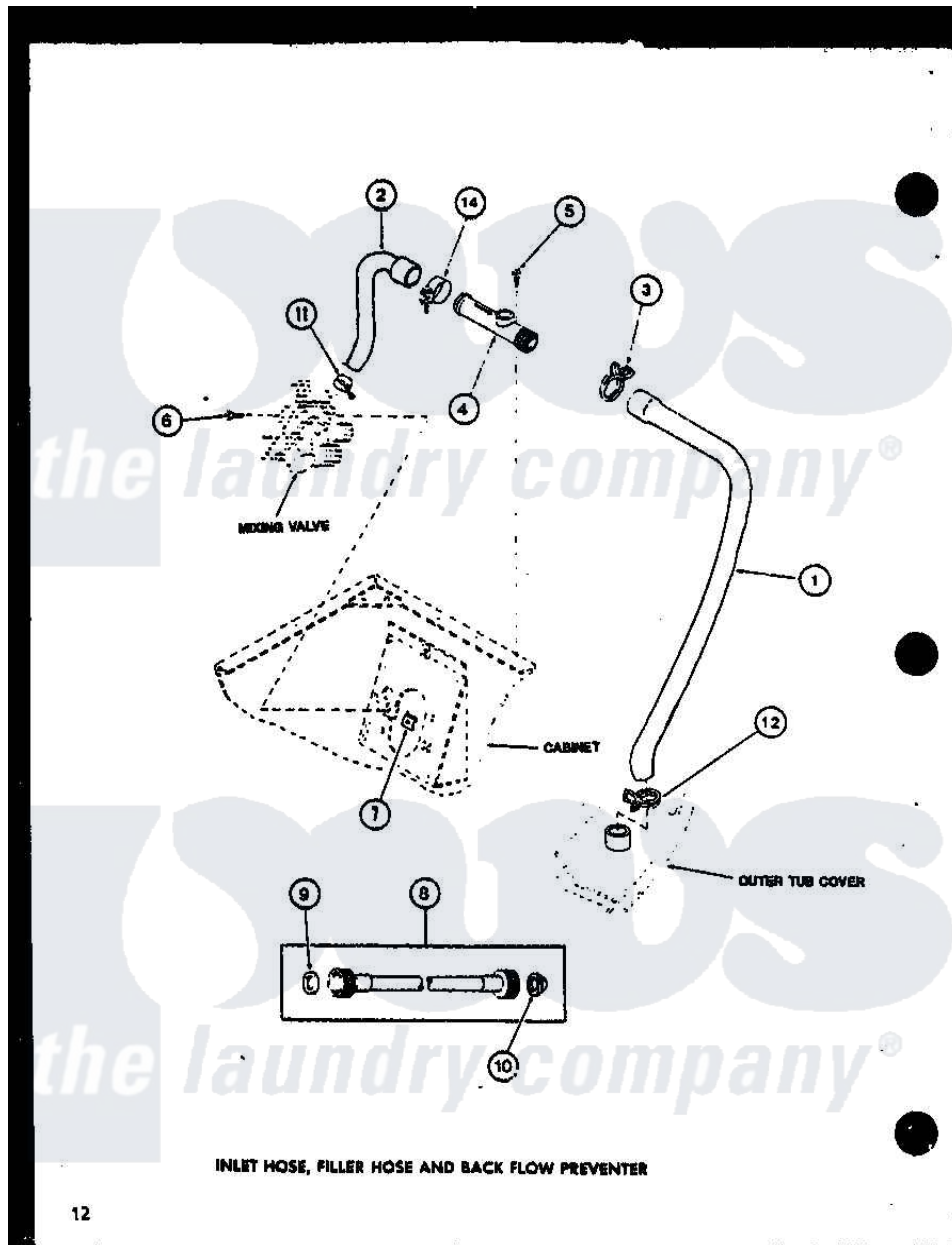

Amana LWD553 (BOM: P1110509W W) 02 - INLET HOSE

Amana Residential Amana LWD553 (BOM: P1110509W W) Washer Parts Parts Diagram 02 - INLET HOSE
 Click on the part number to view part

Item	Original Part Number	Replaced By	Status	Part Description
1	R0606548	31140		Hose, Water Inlet
2	R0606503	27183		Hose, Mixing Valve
3	R0601541	285655		Clamp, Hose
4	R0605507	34280		Assembly, Backflow Prevento
5	R0600004	W10116760		Screw
6	R0600009		Not Available	SCREW
7	R0601007	54038		NUt, Speed U-Type
8	R0606504	202860		Inlet Hose Assembly
9	R0600505	Y013783		Washer, Inlet Hose
10	R0600504	22002960		Strainer, Washer Inlet
11	R0601505	285655		Clamp, Hose
12	R0601542	29210		Hose Clamp
14	R0601505	285655		Clamp, Hose