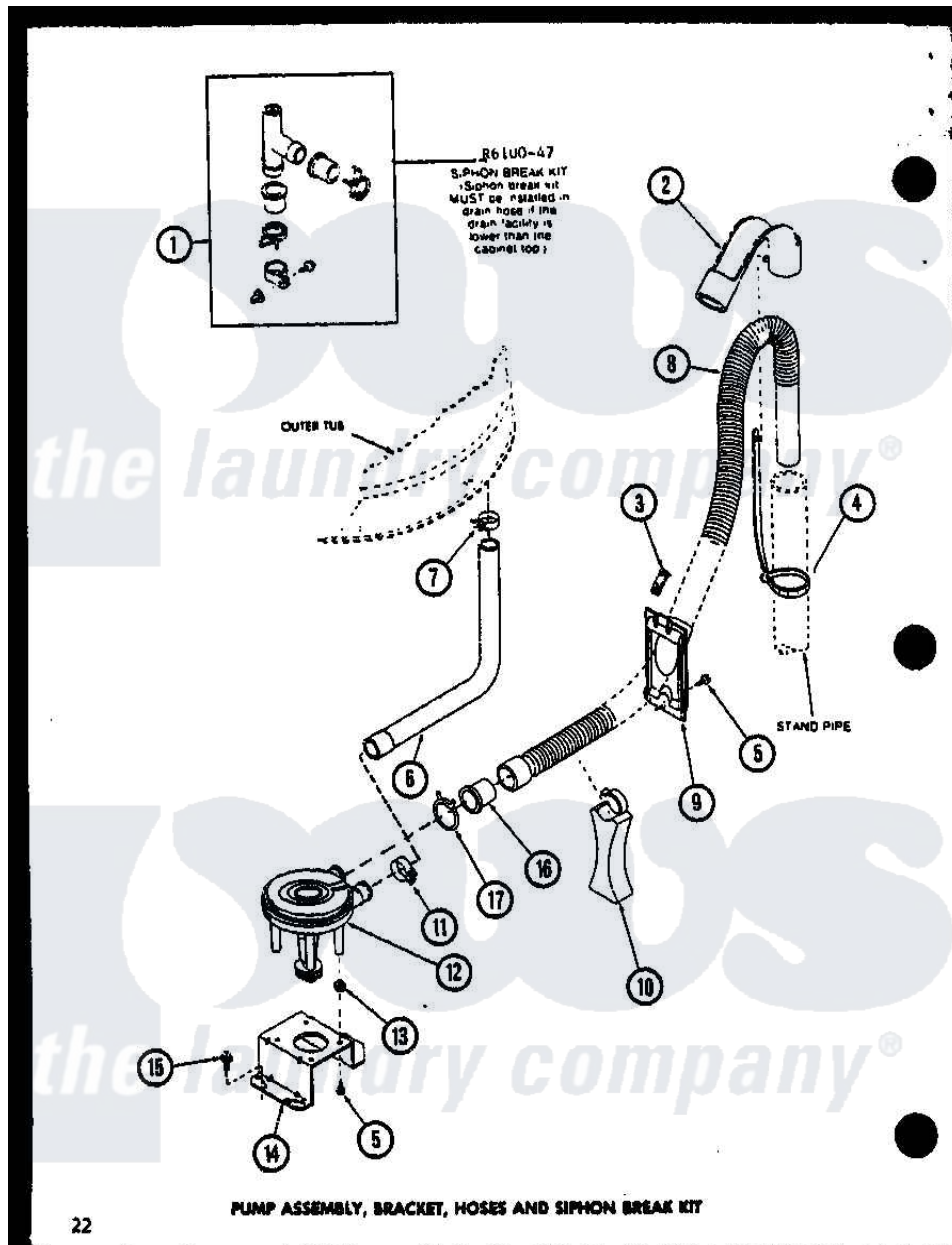

Amana LWD553 (BOM: P1110509W W) 09 - PUMP ASSY

Amana Residential Amana LWD553 (BOM: P1110509W W) Washer Parts Parts Diagram 09 - PUMP ASSY
Click on the part number to view part

Item	Original Part Number	Replaced By	Status	Part Description
1	R0610047	76660		Break-Sphn
2	R0603546	22003814		Retainer, Drain Hose
3	R0601545		Not Available	CLIP, HOSE RETAINER
4	R0603548	8539404		Tie-Wire
5	R0600029	27001200		Screw
6	R0606514		Not Available	HOSE
7	R0601515	285655		Clamp, Hose
8	R0606547	39952		Hose- Drain
9	R0603544		Not Available	HOSE RETAINER
10	R0603547		Not Available	HOSE SUPPORT
11	R0601516	285655		Clamp, Hose
12	R0610503	31969		Assembly, Pump NA
13	R0601014	31098		Screw, 10-10 5/8 Unslot
14	R0605524	27105		Bracket, Pump Mounting
15	R0600098	27001200		Screw
16	R0603545		Not Available	HOSE ADAPTER