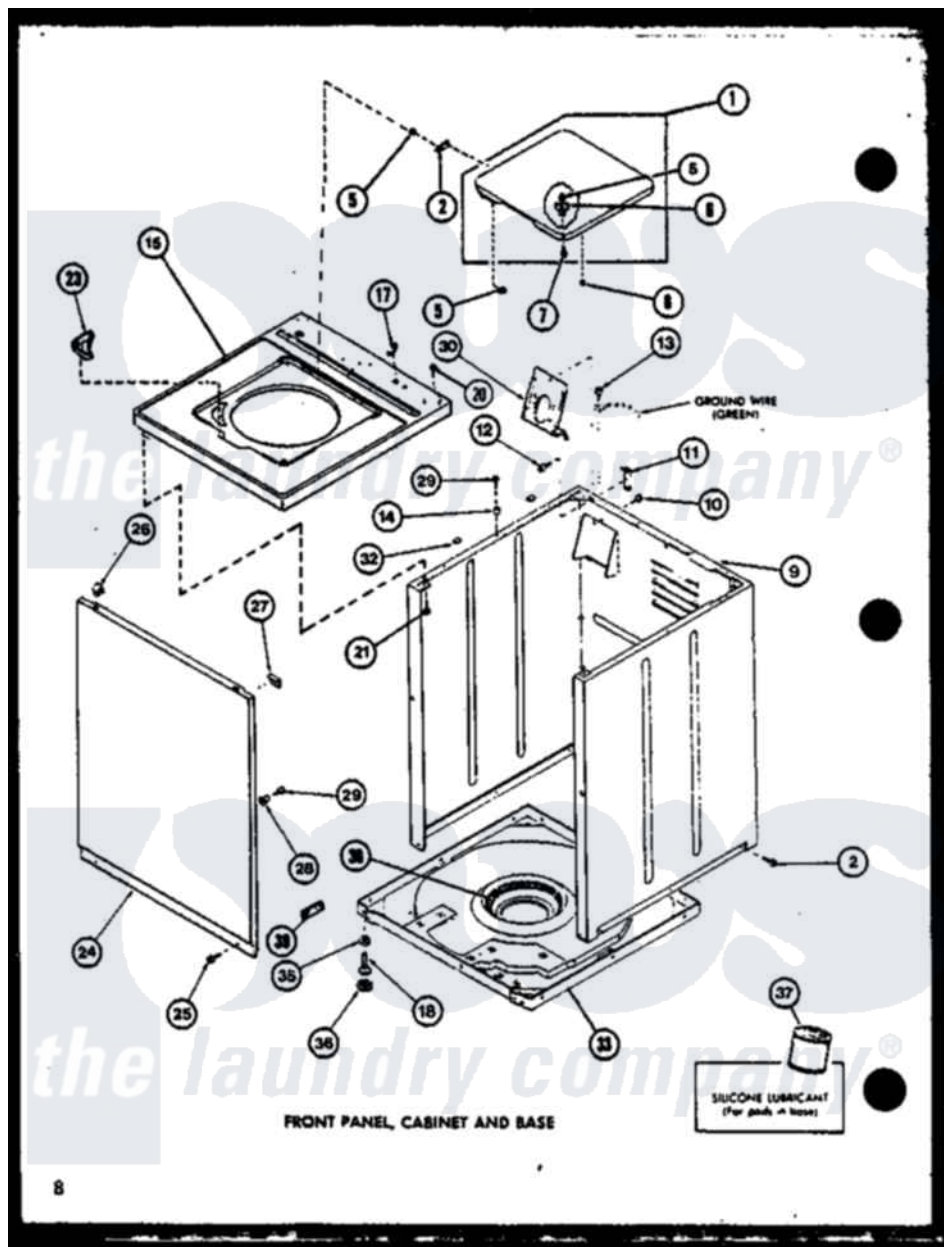

Amana LWD553 (BOM: P7762116W W) 01 - FRONT PANEL

Amana Residential Amana LWD553 (BOM: P7762116W W) Washer Parts Parts Diagram 01 - FRONT PANEL

Click on the part number to view part

Item	Original Part Number	Replaced By	Status	Part Description
1	R0603147		Not Available	LID "W"
"	R0603146		Not Available	LID "L"
2	R0605695		Not Available	HINGE
5	R0603579	27625		Bushing
6	R0603504			Actuator, Door Switch
7	R0600008	26769		Assembly, Screw And Washer
8	R0606501	40038001		Bumper
9	R0603115	38612WP		Kit-Service
"	R0603090	38612LP		Kit Service Cabinet
10	R0600009		Not Available	SCREW
11	R0605528	Y27103		Hinge, Hold-Down Lug
12	R0600032	3390631		Screw, 10-16 X 3/8
13	R0600033	489464		Screw
14	R0603524	505187		Locator, Panel
15	R0603559		Not Available	TOP, W/BLEACH DESP
"	R0603142	32808LP		Assembly Top And Carton

"	R0603143	32808WP	Assembly Top And Carton
17	R0601502	211881	Grommet, Cord Part Not Used- Gas Models Only
18	R0600030	22003428	Leg, Adjustable
20	R0600040		Not Available SCREW
21	R0600096		Not Available SCREW
23	R0603503		Not Available BLEACH DISPENSER
24	R0603116	32708WP	Panel Front
"	R0603052	32708LP	Panel, Front
25	R0600029	27001200	Screw
26	R0601520	22001650	Fastener, Spring
27	R0603526		Not Available PROTECTOR
28	R0603525		Not Available LOCATER LUG
29	R0600031	Y014874	Screw, Idler Arm And Sleeve
30	R0605527	39407	Bracket, Valve
32	R0606519	Y56128	Pad, Bumper
33	R0603107	31653P	Assembly, Base-Complete- G90
35	R0601016	40038101	Nut, Leg
36	R0606518	40016001	Foot, Rubber
37	R0608002	26594P	Grease, Silicone - 2 Oz Tube
38	R0610052		Not Available SNUBBER PAD
39	R0608012	511637P	Adh Dow 737 Clr 3 Oz Tube
NI	R0603599		Not Available ENCLOSURE, WIRE HARNESS