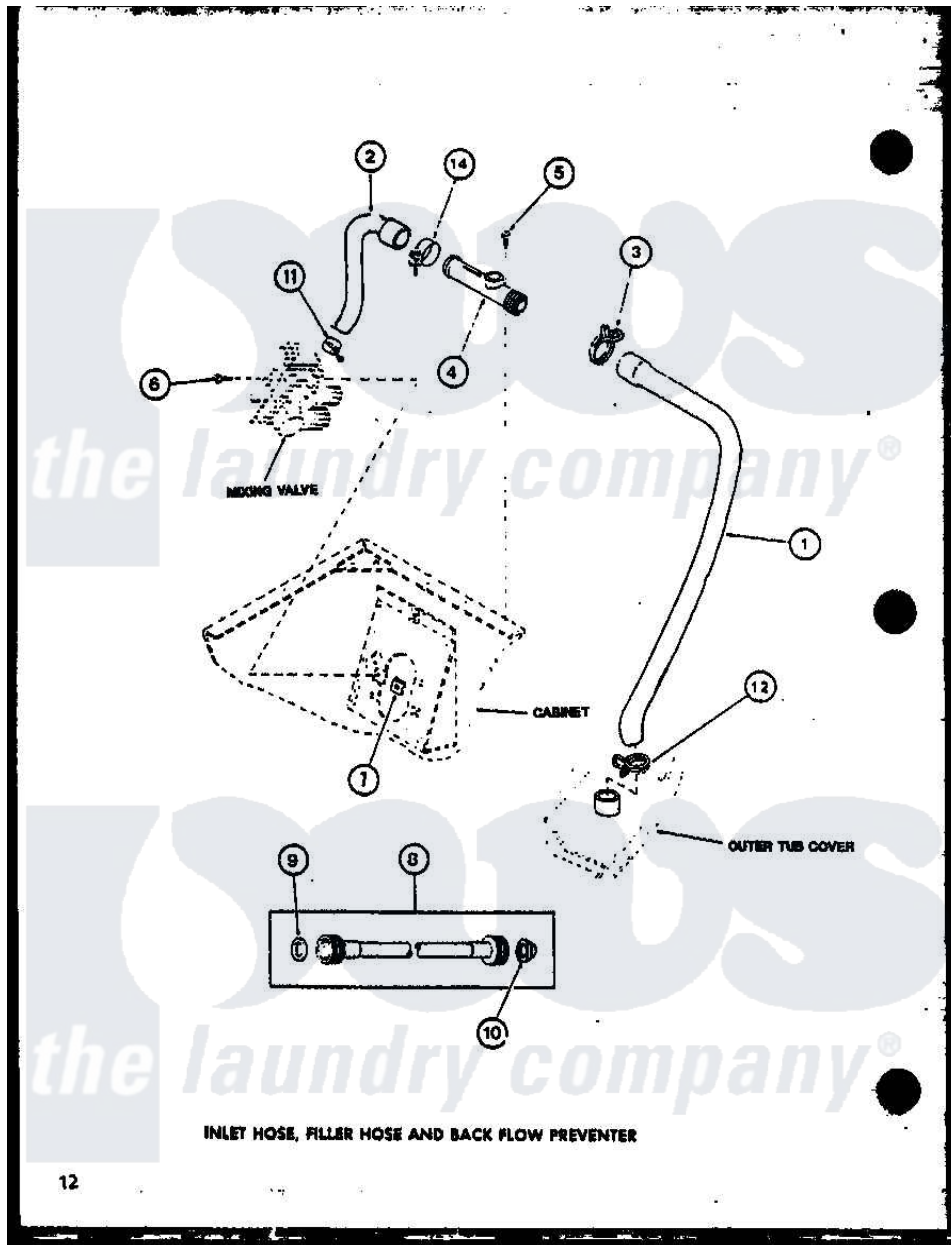

Amana LWD553 (BOM: P7762116W W) 02 - INLET HOSE

Amana Residential Amana LWD553 (BOM: P7762116W W) Washer Parts Parts Diagram 02 - INLET HOSE  
 Click on the part number to view part

Item	Original Part Number	Replaced By	Status	Part Description
1	R0606548	<a href="#">31140</a>		Hose, Water Inlet
2	R0606503	<a href="#">27183</a>		Hose, Mixing Valve
3	R0601541	<a href="#">285655</a>		Clamp, Hose
4	R0605507	<a href="#">34280</a>		Assembly, Backflow Prevento
5	R0600004	<a href="#">W10116760</a>		Screw
6	R0600009		Not Available	SCREW
7	R0601007	<a href="#">54038</a>		NUt, Speed U-Type
8	R0606504	<a href="#">202860</a>		Inlet Hose Assembly
9	R0600505	<a href="#">Y013783</a>		Washer, Inlet Hose
10	R0600504	<a href="#">22002960</a>		Strainer, Washer Inlet
11	R0601505	<a href="#">285655</a>		Clamp, Hose
12	R0601542	<a href="#">29210</a>		Hose Clamp
14	R0601505	<a href="#">285655</a>		Clamp, Hose