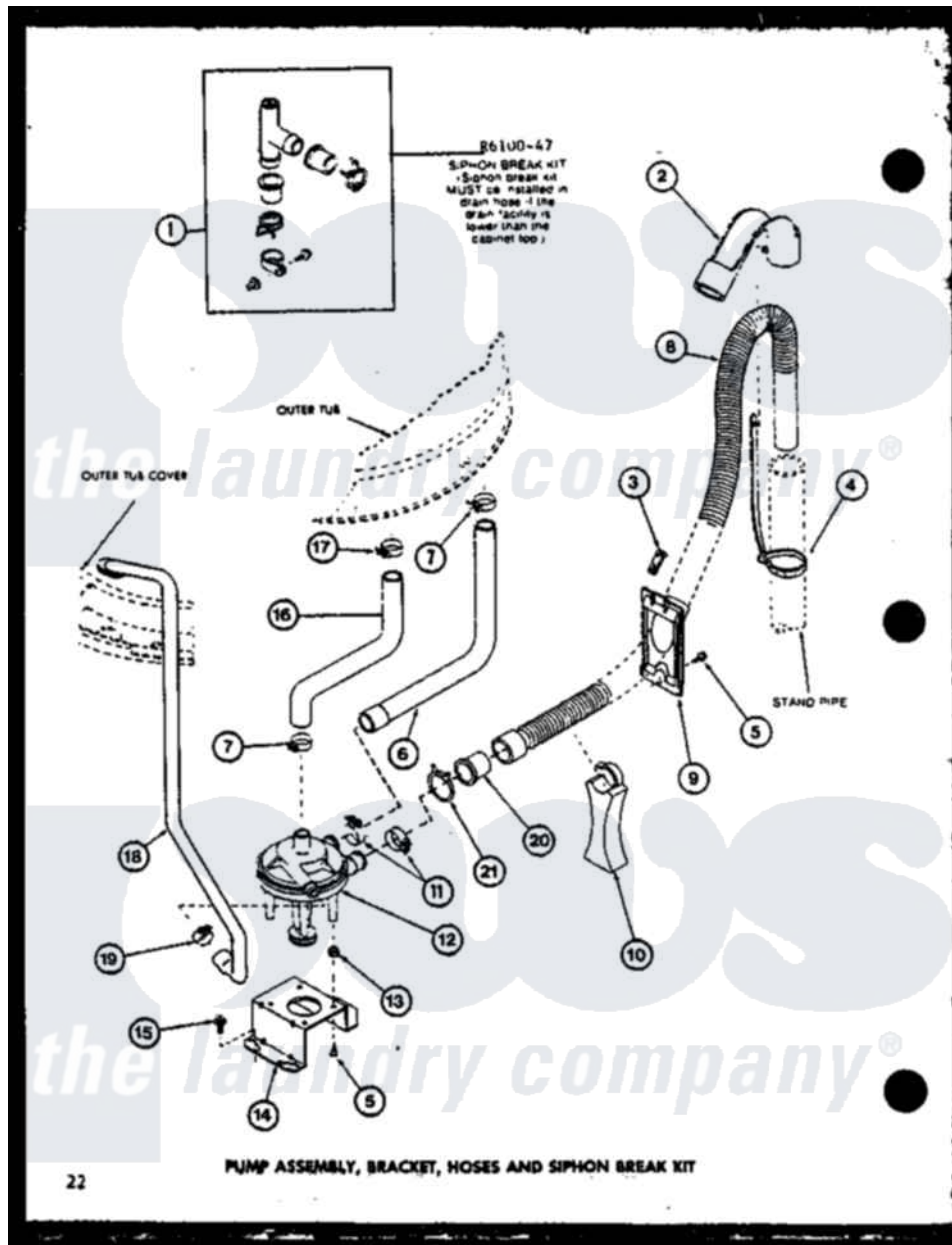

Amana LWD553 (BOM: P7762116W W) 09 - PUMP ASSY

Amana Residential Amana LWD553 (BOM: P7762116W W) Washer Parts Parts Diagram 09 - PUMP ASSY
 Click on the part number to view part

Item	Original Part Number	Replaced By	Status	Part Description
1	R0610047	76660		Break-Sphn
2	R0603546	22003814		Retainer, Drain Hose
3	R0601545		Not Available	CLIP, HOSE RETAINER
4	R0603548	8539404		Tie-Wire
5	R0600029	27001200		Screw
6	R0606514		Not Available	HOSE
7	R0601515	285655		Clamp, Hose
8	R0606547	39952		Hose- Drain
9	R0603544		Not Available	HOSE RETAINER
10	R0603547		Not Available	HOSE SUPPORT
11	R0601516	285655		Clamp, Hose
12	R0610501	31968		Assembly, Pump NA
13	R0601014	31098		Screw, 10-10 5/8 Unslot
14	R0605524	27105		Bracket, Pump Mounting
15	R0600098	27001200		Screw
16	R0606513		Not Available	HOSE

17	R0601505	285655	Clamp, Hose
18	R0606512		RECIRCULATING HOSE
19	R0601517	285655	Clamp, Hose
20	R0603545		HOSE ADAPTER
21	R0601544		HOSE CLAMP