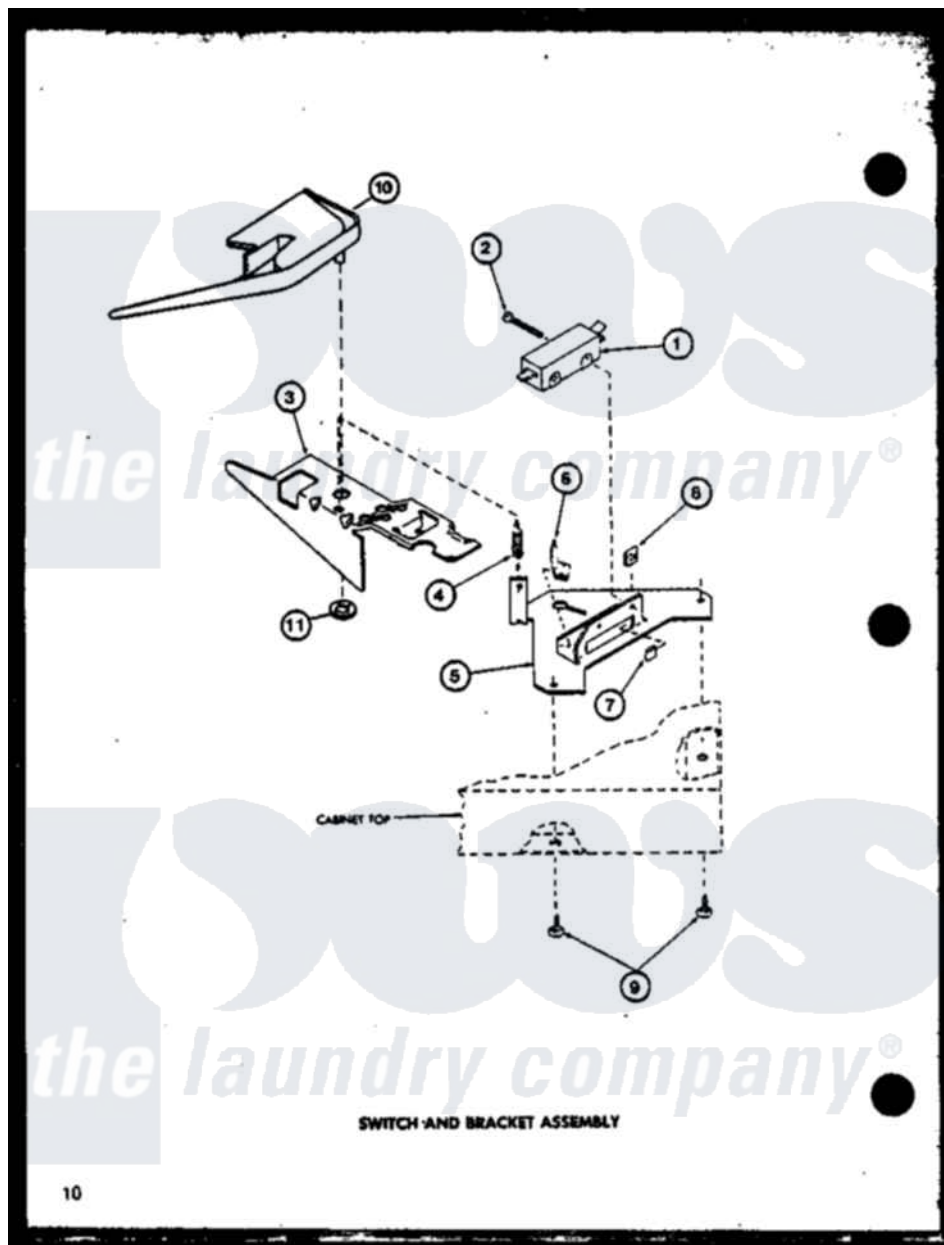

Amana LWD553 (BOM: P7762116W W) 10 - SWITCH AND BRACKET ASSY

Amana Residential Amana LWD553 (BOM: P7762116W W) Washer Parts Diagram 10 - SWITCH AND BRACKET ASSY

[Click on the part number to view part](#)

Item	Original Part Number	Replaced By	Status	Part Description
1	R0602507	<a href="#">27612</a>		Switch, Lid
2	R0600011		Not Available	SCREW
3	R0605504	<a href="#">27602</a>		Lever, Out-Of-Bal Switch
4	R0605506		Not Available	SPRING
5	R0605505		Not Available	BRACKET
6	R0601503		Not Available	U-CLIP
7	R0601504	<a href="#">27610</a>		Clip, U
8	R0601006		Not Available	NUT
9	R0600012	<a href="#">489464</a>		Screw
10	R0605671		Not Available	SWITCH SHIELD
11	R0601032	<a href="#">29043</a>		Nut, Push
NI	R0603601		Not Available	ENCLOSURE, LID SWITCH