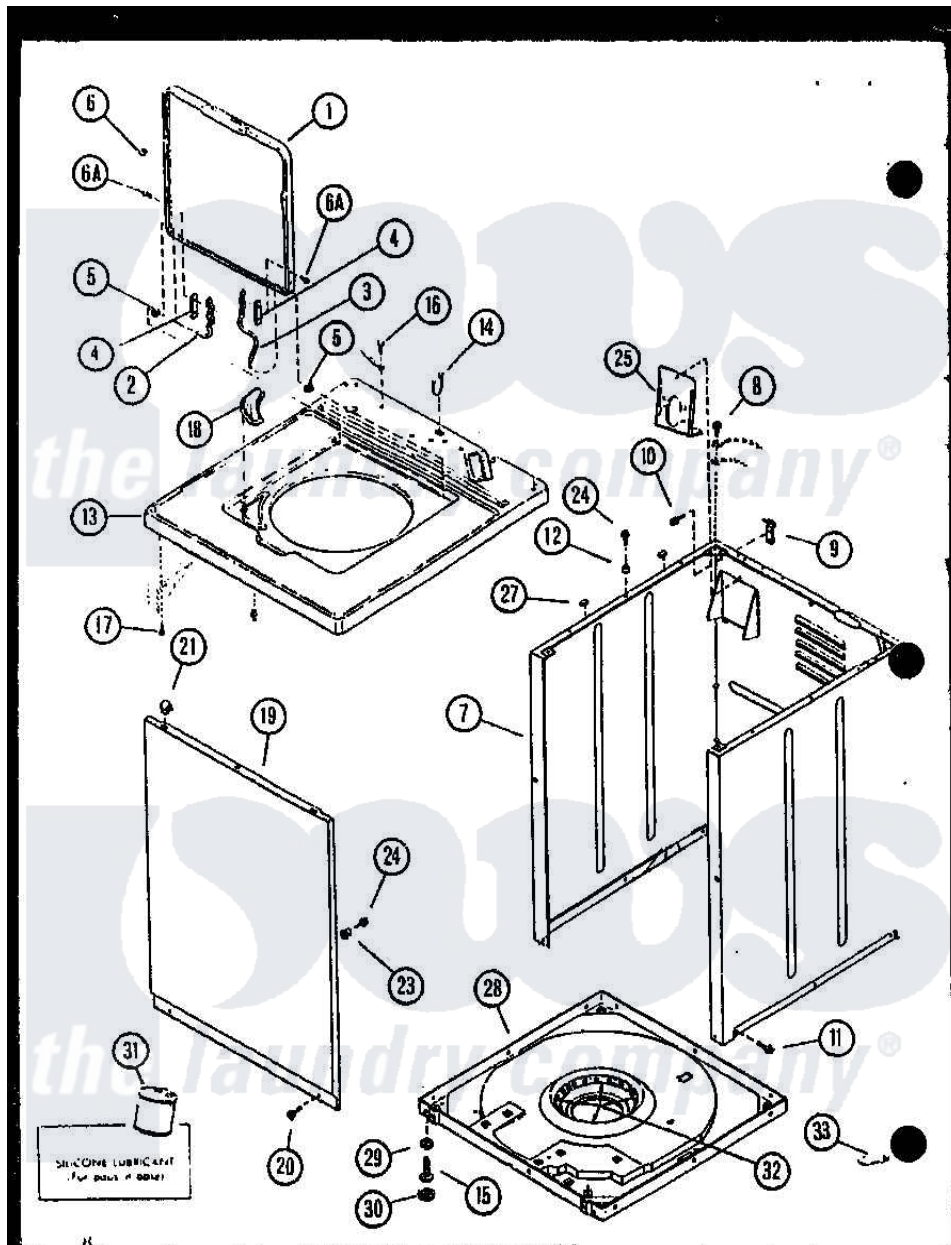

Amana LWD553L (BOM: P1122906W L) 01 - FRONT PANEL

Amana Residential Amana LWD553L (BOM: P1122906W L) Washer Parts Parts Diagram 01 - FRONT PANEL

Click on the part number to view part

Item	Original Part Number	Replaced By	Status	Part Description
1	R0603232	33541WP		Lid, W/Instructions
"	R0603233	33541LP		Lid, W/Instructions
"	R0603234		Not Available	DOOR LOADING G
2	R0605724	36438		Hinge, Lid Left
3	R0605725	36437		Hinge, Lid R
4	R0604522		Not Available	GASKET
5	R0603609	40008201		Bushing, Hinge
6	R0600107	W10119828		Screw, Lid Hinge Mounting
"	R0606555	40038001		Bumper
7	R0603090	38612LP		Kit Service Cabinet
"	R0603091	38612WP		Kit-Servic
"	R0603102		Not Available	CABINET-GOLD
8	R0600009		Not Available	SCREW
9	R0605528	Y27103		Hinge, Hold-Down Lug
10	R0600032	3390631		Screw, 10-16 X 3/8
11	R0600029	27001200		Screw

12	R0603524	505187		Locator, Panel
13	R0603236		Not Available	TOP CABINET L
"	R0603235		Not Available	TOP CABINET W
"	R0603237		Not Available	TOP CABINET G
14	R0601502	211881		Grommet, Cord Part Not Used- Gas Models Only
15	R0600030	22003428		Leg, Adjustable
16	R0600040		Not Available	SCREW
17	R0600096		Not Available	SCREW
18	R0603610		Not Available	DISPENSER, BLEACH
19	R0603052	32708LP		Panel, Front
"	R0603116	32708WP		Panel Front
"	R0603051		Not Available	FRONT PANEL H GOLD
20	R0600029	27001200		Screw
21	R0601520	22001650		Fastener, Spring
23	R0603525		Not Available	LOCATER LUG
24	R0600102	Y014874		Screw, Idler Arm And Sleeve
25	R0605726	39407		Bracket, Valve
27	R0606519	Y56128		Pad, Bumper
28	R0603107	31653P		Assembly, Base-Complete- G90
29	R0601016	40038101		Nut, Leg
30	R0606518	40016001		Foot, Rubber
31	R0608002	26594P		Grease, Silicone - 2 Oz Tube
32	R0610052		Not Available	SNUBBER PAD
33	R0608012	511637P		Adh Dow 737 Clr 3 Oz Tube